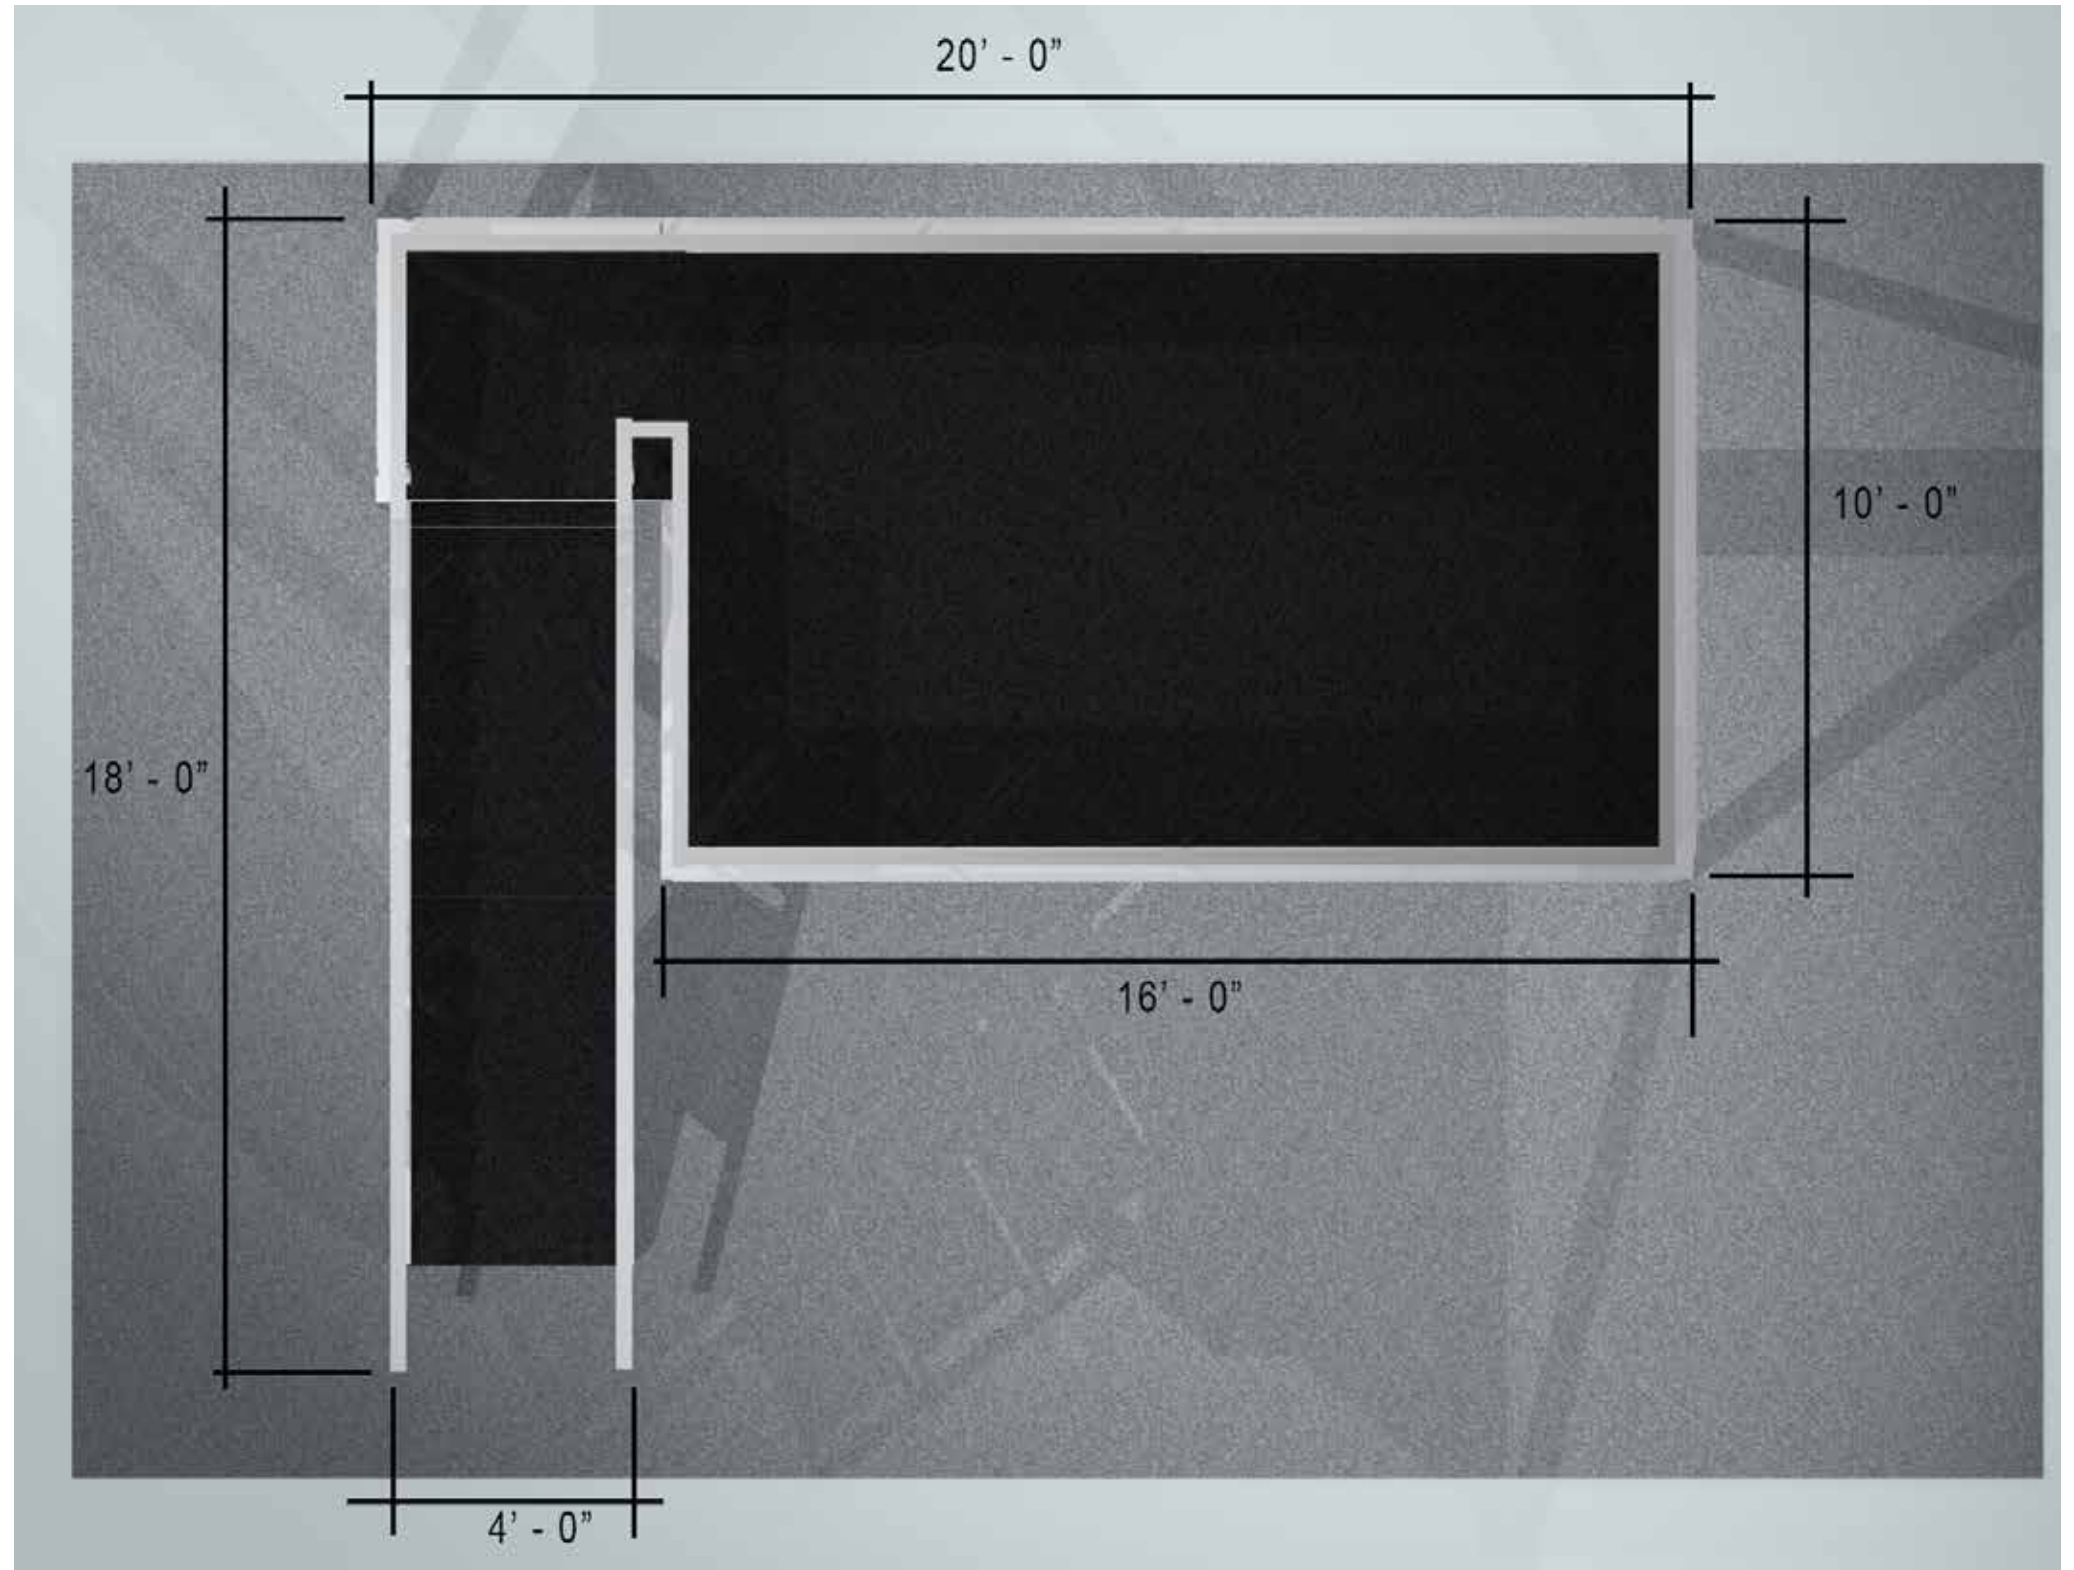

DD - 11 FLOOR PLAN