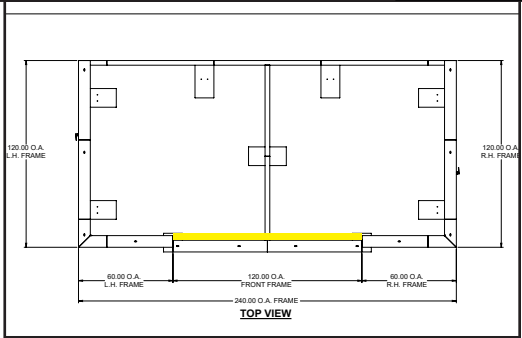

**Single Side SEG**

**INSIDE CENTER**

**Quantity: One**

— Represents Finished Edge

*\*Internal Use - Fabric - 120.5" w x 96.5" h*

WO#: **73747**

**COLOR**

Defined PMS/CMYK		PRINT MODE	
PMS 0000	PMS 0000	C	M
PMS 0000	PMS 0000	Y	K

**Finished Size:** 120" w x 96" h

**Size w/Bleed:** 124" w x 100" h

**Prepress:** DA  
**Material:** LumiTec  
**Scale:** 1000%

Single Side SEG

FRONT LEFT INSIDE

GRAIN →

73747\_Left\_Frt\_In\_100x56p5\_LUMI.pdf

Size w/Bleed: 56.5" w x 100" h

Prepress: DA  
Material: LumiTec  
Scale: 1000%

Single Side SEG

GRAIN →

FRONT RIGHT INSIDE

73747\_Right\_Frt\_In\_100x56p5\_LUMI.pdf

— Represents Finished Edge

Quantity: One