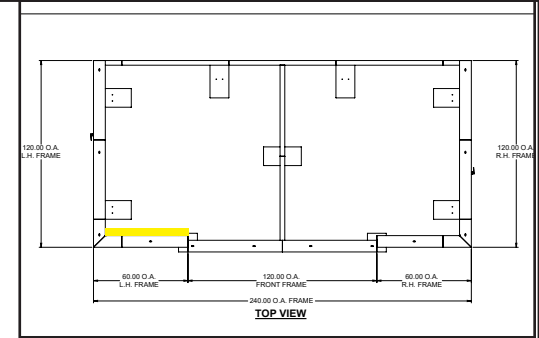

**Single Side SEG**

**INSIDE CENTER**

**Quantity: One**

— Represents Finished Edge

*\*Internal Use - Fabric - 120.5" w x 96.5" h*

WO#: **73747**

**COLOR**

Defined PMS/CMYK		PRINT MODE	
PMS 0000	PMS 0000	C	M
PMS 0000	PMS 0000	Y	K

**Finished Size:** 120" w x 96" h

**Size w/Bleed:** 124" w x 100" h

**Prepress:** DA  
**Material:** LumiTec  
**Scale:** 1000%

Single Side SEG

FRONT LEFT INSIDE

GRAIN →

73747\_Left\_Frt\_In\_100x56p5\_LUMI.pdf

— Represents Finished Edge

Quantity: One

WO#: 73747

\*Internal Use - Fabric - 53.15" w x 96.5" h

COLOR

Defined PMS/CMYK		PRINT MODE	
PMS 0000	PMS 0000	C	M
PMS 0000	PMS 0000	Y	K

Finished Size: 52.5" w x 96" h

Size w/Bleed: 56.5" w x 100" h

Prepress: DA  
Material: LumiTec  
Scale: 1000%

Single Side SEG

GRAIN →

FRONT RIGHT INSIDE

73747\_Right\_Frt\_In\_100x56p5\_LUMI.pdf

— Represents Finished Edge

Quantity: One