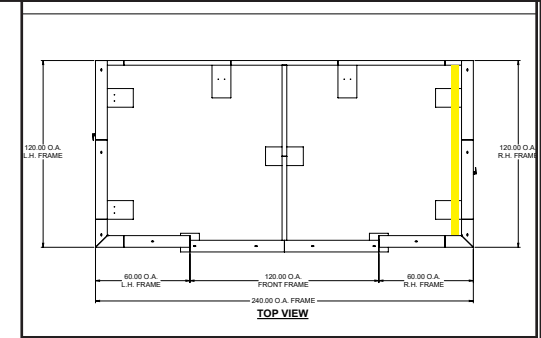

Single Side SEG

GRAIN →

RIGHT SIDE INSIDE

73747_Right_Side_In_100x116p5_LUMI.pdf

— Represents Finished Edge

Quantity: One

WO#: 73747

*Internal Use - Fabric - 113.025" w x 96.5" h

COLOR

Defined PMS/CMYK		PRINT MODE	
PMS 0000	PMS 0000	C	M
PMS 0000	PMS 0000	Y	K

Finished Size: 112.5" w x 96" h

Size w/Bleed: 116.5" w x 100" h

Prepress: DA
Material: LumiTec
Scale: 1000%