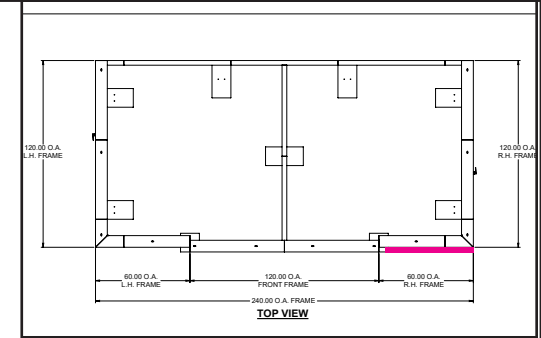

Quantity: One

— Represents Finished Edge

*Internal Use - Fabric - 60.625" w x 96.5" h

WO#: 73747

COLOR

Defined PMS/CMYK		PRINT MODE	
PMS 0000	PMS 0000	C	M
PMS 0000	PMS 0000	Y	K

Finished Size: 60" w x 96" h

Size w/Bleed: 64" w x 100" h

Prepress: DA
Material: LumiTec
Scale: 1000%