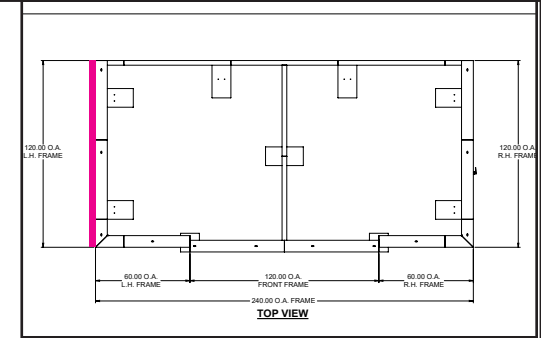

Finished Size: 120" w x 96" h

Size w/Bleed: 124" w x 100" h

Prepress: DA  
Material: LumiTec  
Scale: 1000%

Single Side SEG

GRAIN 

LEFT OUTSIDE

73747\_Left\_Side\_Out\_100x124\_LUMI.pdf

Quantity: One