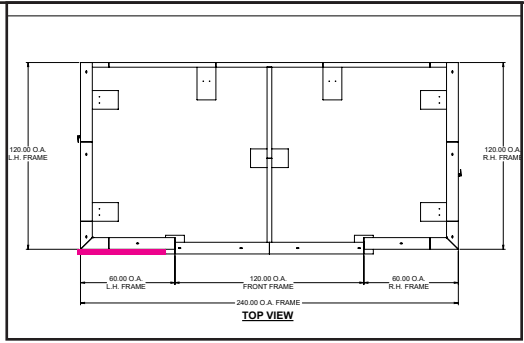

Single Side SEG

GRAIN

Left OUTSIDE

Quantity: One

— Represents Finished Edge

*Internal Use - Fabric - 60.625"w x 96.5"h

WO#: **73747**

COLOR

Defined PMS/CMYK		PRINT MODE	
PMS 0000	PMS 0000	C	M
PMS 0000	PMS 0000	Y	K

Finished Size: 60" w x 96" h

Size w/Bleed: 64" w x 100" h

Prepress: DA
Material: LumiTec
Scale: 1000%