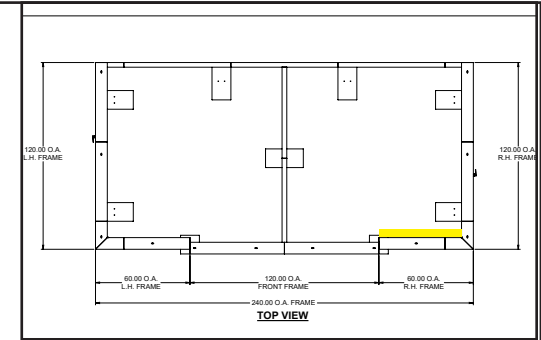

**Single Side SEG**

**INSIDE CENTER**

**Quantity: One**

— Represents Finished Edge

*\*Internal Use - Fabric - 120.5" w x 96.5" h*

WO#: **73747**

**COLOR**

Defined PMS/CMYK		PRINT MODE	
PMS 0000	PMS 0000	C	M
PMS 0000	PMS 0000	Y	K

**Finished Size:** 120" w x 96" h

**Size w/Bleed:** 124" w x 100" h

**Prepress:** DA  
**Material:** LumiTec  
**Scale:** 1000%

Single Side SEG

FRONT LEFT INSIDE

GRAIN →

73747\_Left\_Frt\_In\_100x56p5\_LUMI.pdf

— Represents Finished Edge

Quantity: One

WO#: 73747

\*Internal Use - Fabric - 53.15" w x 96.5" h

COLOR

Defined PMS/CMYK		PRINT MODE	
PMS 0000	PMS 0000	C	M
PMS 0000	PMS 0000	Y	K

Finished Size: 52.5" w x 96" h

Size w/Bleed: 56.5" w x 100" h

Prepress: DA  
Material: LumiTec  
Scale: 1000%

Single Side SEG

GRAIN →

FRONT RIGHT INSIDE

73747\_Right\_Frt\_In\_100x56p5\_LUMI.pdf

— Represents Finished Edge

Quantity: One