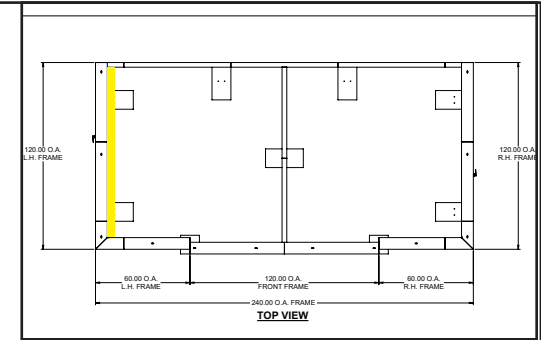

**Finished Size:** 120" w x 96" h

**Size w/Bleed:** 124" w x 100" h

**Prepress:** DA  
**Material:** LumiTec  
**Scale:** 1000%

Single Side SEG

FRONT LEFT INSIDE

GRAIN →

73747\_Left\_Frt\_In\_100x56p5\_LUMI.pdf

Size w/Bleed: 56.5" w x 100" h

Prepress: DA  
Material: LumiTec  
Scale: 1000%

Single Side SEG

GRAIN →

FRONT RIGHT INSIDE

73747\_Right\_Frt\_In\_100x56p5\_LUMI.pdf

— Represents Finished Edge

Quantity: One

WO#: 73747

\*Internal Use - Fabric - 53.15" w x 96.5" h

COLOR

Defined PMS/CMYK		PRINT MODE	
PMS 0000	PMS 0000	C	M
PMS 0000	PMS 0000	Y	K

Finished Size: 52.5" w x 96" h

Size w/Bleed: 56.5" w x 100" h

Prepress: DA  
Material: LumiTec  
Scale: 1000%

Single Side SEG

GRAIN →

LEFT SIDE INSIDE

73747\_Left\_Side\_In\_100x116p5\_LUMI.pdf

— Represents Finished Edge

Quantity: One

WO#: 73747

\*Internal Use - Fabric - 113.025" w x 96.5" h