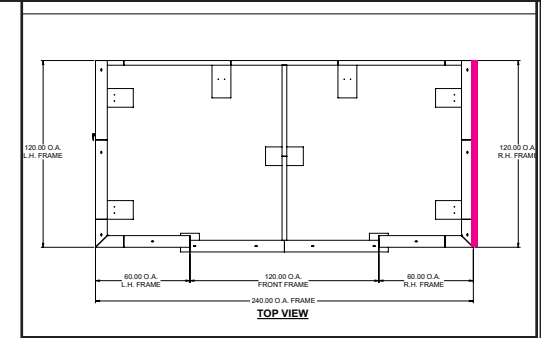

Single Side SEG

GRAIN →

RIGHT OUTSIDE

73747_Right_Side_Out_100x124_LUMI.pdf

Quantity: One

— Represents Finished Edge

*Internal Use - Fabric - 120.5" w x 96.5" h

WO#: 73747

COLOR

Defined PMS/CMYK		PRINT MODE	
PMS 0000	PMS 0000	C	M
PMS 0000	PMS 0000	Y	K

Finished Size: 120" w x 96" h

Size w/Bleed: 124" w x 100" h

Prepress: DA
Material: LumiTec
Scale: 1000%