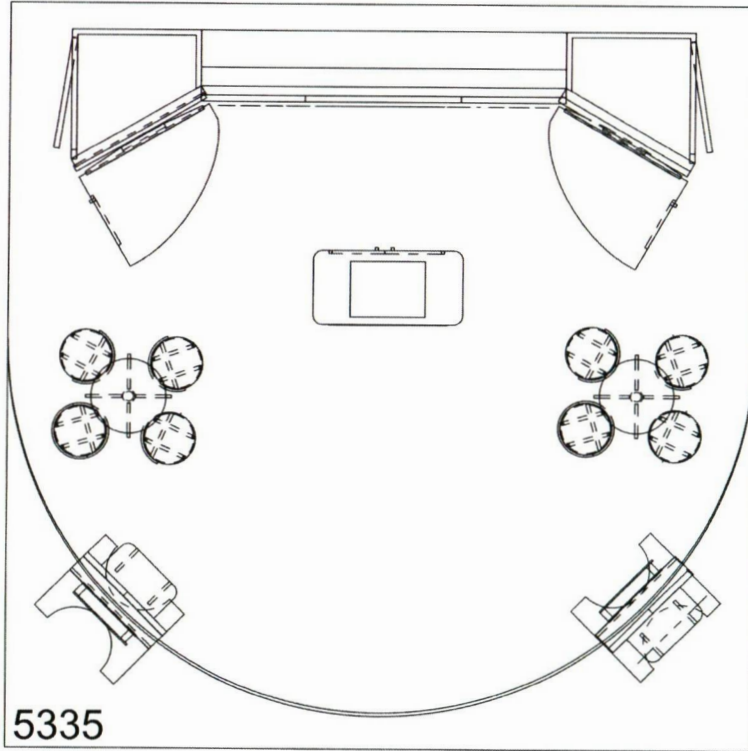

Shipping / Receiving

✓	BIN	CRATE #	WEIGHT	DIMENSIONS	CONTENTS	R
		5147	550	54 x 39 x 83	(2) Gray Cabinets	
		5152	540	66 x 38 x 61	(8) Black Bar Stools (2) Tables (2) TV's	
		5185	700	54 x 48 x 102	Walls Panels	
		5186	440	54 x 30 x 63	Cabinet Plexi Box	
		5190	380	42 x 38 x 94	Kiosk	
		5191	380	42 x 38 x 94	Kiosk	
		5193	800	56 x 48 x 91	Door Panels Bolt Box V-Block Panels Set Up Drawings Trash Can Vacuum Tape & Cords Cleaning supplies	
		Bag	100	120 x 12 12	Vinyl Flooring	
		Bag	40	120 x 12 12	Vinyl Flooring Padding	

Piece Count	Total Weight
9	3930

Shipping / Receiving

✓	BIN	CRATE #	WEIGHT	DIMENSIONS	CONTENTS	R
		5094	900	54 x 48 x 104	Wall Panels (2) TV's V-Block Sign	
		5143	550	30 x 54 x 85	Curved Pedestal (2) Gray Wedge Cabinets Carpet Tape Cords, Tools, Cleaners Giveaways	
		Roll	40	125 x 12 x 12	Padding	
		Roll	80	125 x 12 x 12	Flooring	

Piece Count	Total Weight
4	1570

30"

150 lbs Hanging sign

14'-0"

5335

5235

5715

5329

5326

5227

1312

1213

1310

1209

1308

10x10 Electrical Map