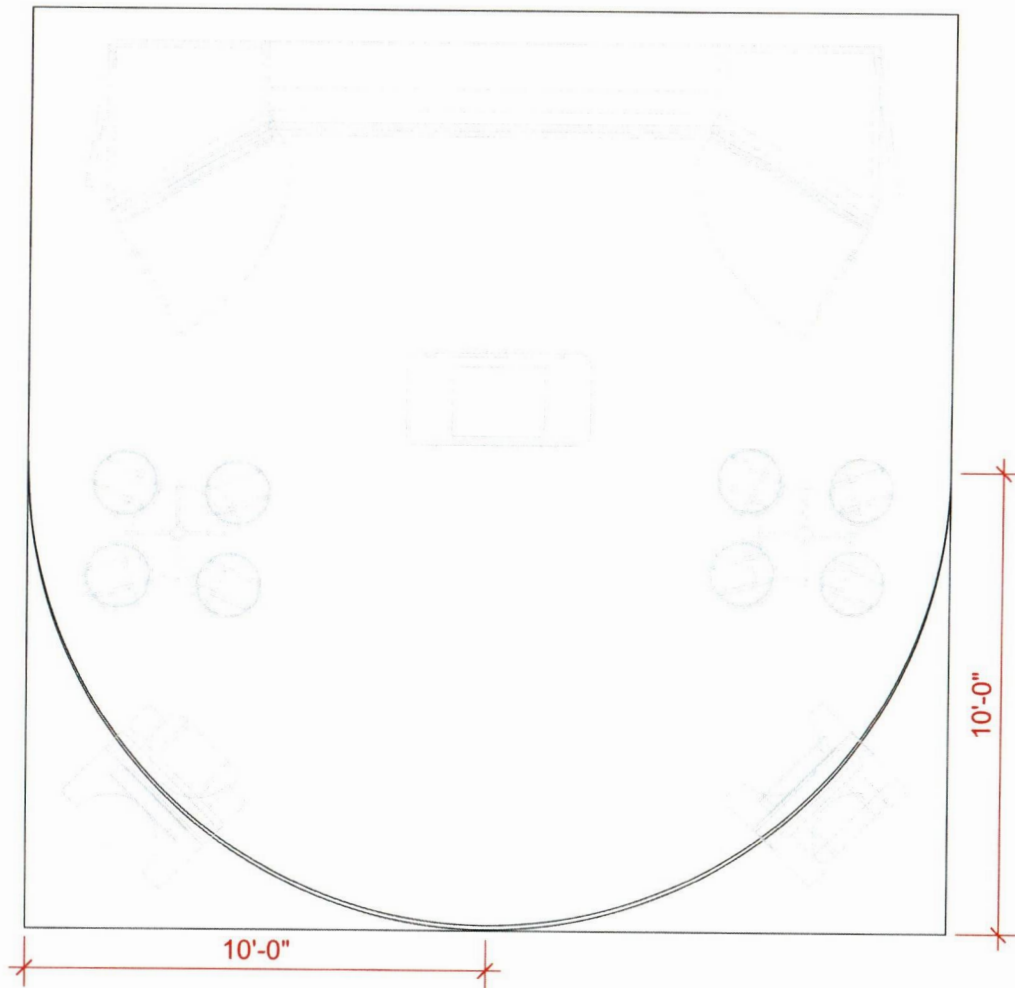

Shipping / Receiving

✓	BIN	CRATE #	WEIGHT	DIMENSIONS	CONTENTS	R
		5147	550	54 x 39 x 83	(2) Gray Cabinets	
		5152	540	66 x 38 x 61	(8) Black Bar Stools (2) Tables (2) TV's	
		5185	700	54 x 48 x 102	Walls Panels	
		5186	440	54 x 30 x 63	Cabinet Plexi Box	
		5190	380	42 x 38 x 94	Kiosk	
		5191	380	42 x 38 x 94	Kiosk	
		5193	800	56 x 48 x 91	Door Panels Bolt Box V-Block Panels Set Up Drawings Trash Can Vacuum Tape & Cords Cleaning supplies	
		Bag	100	120 x 12 12	Vinyl Flooring	
		Bag	40	120 x 12 12	Vinyl Flooring Padding	

Piece Count	Total Weight
9	3930

Shipping / Receiving

✓	BIN	CRATE #	WEIGHT	DIMENSIONS	CONTENTS	R
		5094	900	54 x 48 x 104	Wall Panels (2) TV's V-Block Sign	
		5143	550	30 x 54 x 85	Curved Pedestal (2) Gray Wedge Cabinets Carpet Tape Cords, Tools, Cleaners Giveaways	
		Roll	40	125 x 12 x 12	Padding	
		Roll	80	125 x 12 x 12	Flooring	

Piece Count	Total Weight
4	1570

30"

150 lbs Hanging sign

14'-0"

5335

5235

5715

5329