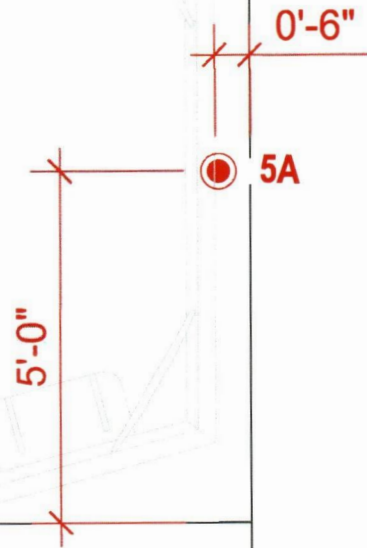

Shipping / Receiving

✓	BIN	CRATE #	WEIGHT	DIMENSIONS	CONTENTS	R
		5147	550	54 x 39 x 83	(2) Gray Cabinets	
		5152	540	66 x 38 x 61	(8) Black Bar Stools (2) Tables (2) TV's	
		5185	700	54 x 48 x 102	Walls Panels	
		5186	440	54 x 30 x 63	Cabinet Plexi Box	
		5190	380	42 x 38 x 94	Kiosk	
		5191	380	42 x 38 x 94	Kiosk	
		5193	800	56 x 48 x 91	Door Panels Bolt Box V-Block Panels Set Up Drawings Trash Can Vacuum Tape & Cords Cleaning supplies	
		Bag	100	120 x 12 12	Vinyl Flooring	
		Bag	40	120 x 12 12	Vinyl Flooring Padding	

Piece Count	Total Weight
9	3930

Shipping / Receiving

✓	BIN	CRATE #	WEIGHT	DIMENSIONS	CONTENTS	R
		5094	900	54 x 48 x 104	Wall Panels (2) TV's V-Block Sign	
		5143	550	30 x 54 x 85	Curved Pedestal (2) Gray Wedge Cabinets Carpet Tape Cords, Tools, Cleaners Giveaways	
		Roll	40	125 x 12 x 12	Padding	
		Roll	80	125 x 12 x 12	Flooring	

Piece Count	Total Weight
4	1570

30"

150 lbs Hanging sign

14'-0"

5335

5235

5715

5329

5326

5227

1312

1213

1310

1209

1308

10x10 Electrical Map