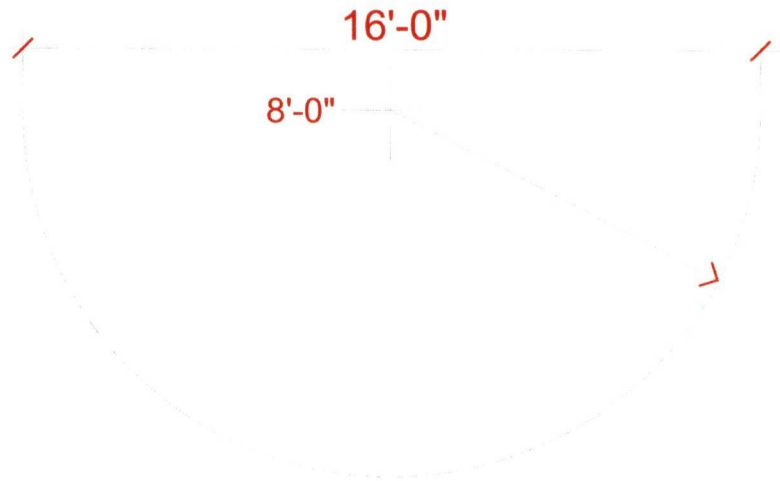

Shipping / Receiving

✓	BIN	CRATE #	WEIGHT	DIMENSIONS	CONTENTS	R
		5147	550	54 x 39 x 83	(2) Gray Cabinets	
		5152	540	66 x 38 x 61	(8) Black Bar Stools (2) Tables (2) TV's	
		5185	700	54 x 48 x 102	Walls Panels	
		5186	440	54 x 30 x 63	Cabinet Plexi Box	
		5190	380	42 x 38 x 94	Kiosk	
		5191	380	42 x 38 x 94	Kiosk	
		5193	800	56 x 48 x 91	Door Panels Bolt Box V-Block Panels Set Up Drawings Trash Can Vacuum Tape & Cords Cleaning supplies	
		Bag	100	120 x 12 12	Vinyl Flooring	
		Bag	40	120 x 12 12	Vinyl Flooring Padding	

Piece Count	Total Weight
9	3930

Shipping / Receiving

✓	BIN	CRATE #	WEIGHT	DIMENSIONS	CONTENTS	R
		5094	900	54 x 48 x 104	Wall Panels (2) TV's V-Block Sign	
		5143	550	30 x 54 x 85	Curved Pedestal (2) Gray Wedge Cabinets Carpet Tape Cords, Tools, Cleaners Giveaways	
		Roll	40	125 x 12 x 12	Padding	
		Roll	80	125 x 12 x 12	Flooring	

Piece Count	Total Weight
4	1570

30"

150 lbs Hanging sign

14'-0"

5335

5235

5715

5329