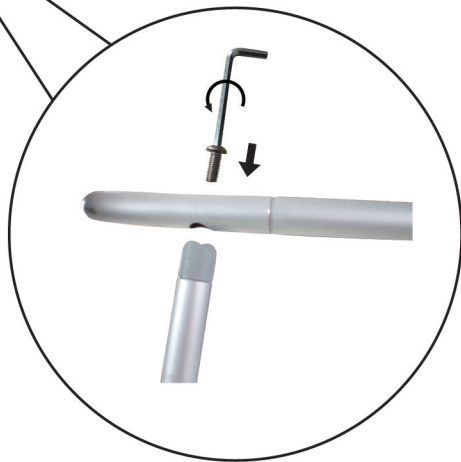

# INSTALLATION STEPS FOR WAVE TUBE COUNTER

Modern appearance, stable quality, practicability & multiformity  
Package and spotlight are available as accessories.

**CAUTION:**  
PLEASE READ THE INSTRUCTIONS BEFORE INSTALLING PRODUCTS