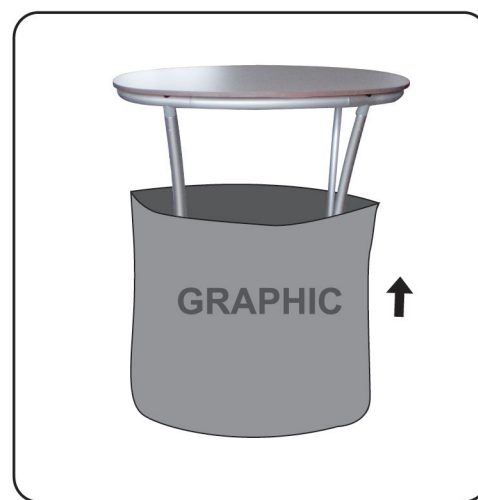

# INSTALLATION STEPS FOR WAVE TUBE COUNTER

Modern appearance, stable quality, practicability & multiformity  
Package and spotlight are available as accessories.

**CAUTION:**  
PLEASE READ THE INSTRUCTIONS BEFORE INSTALLING PRODUCTS