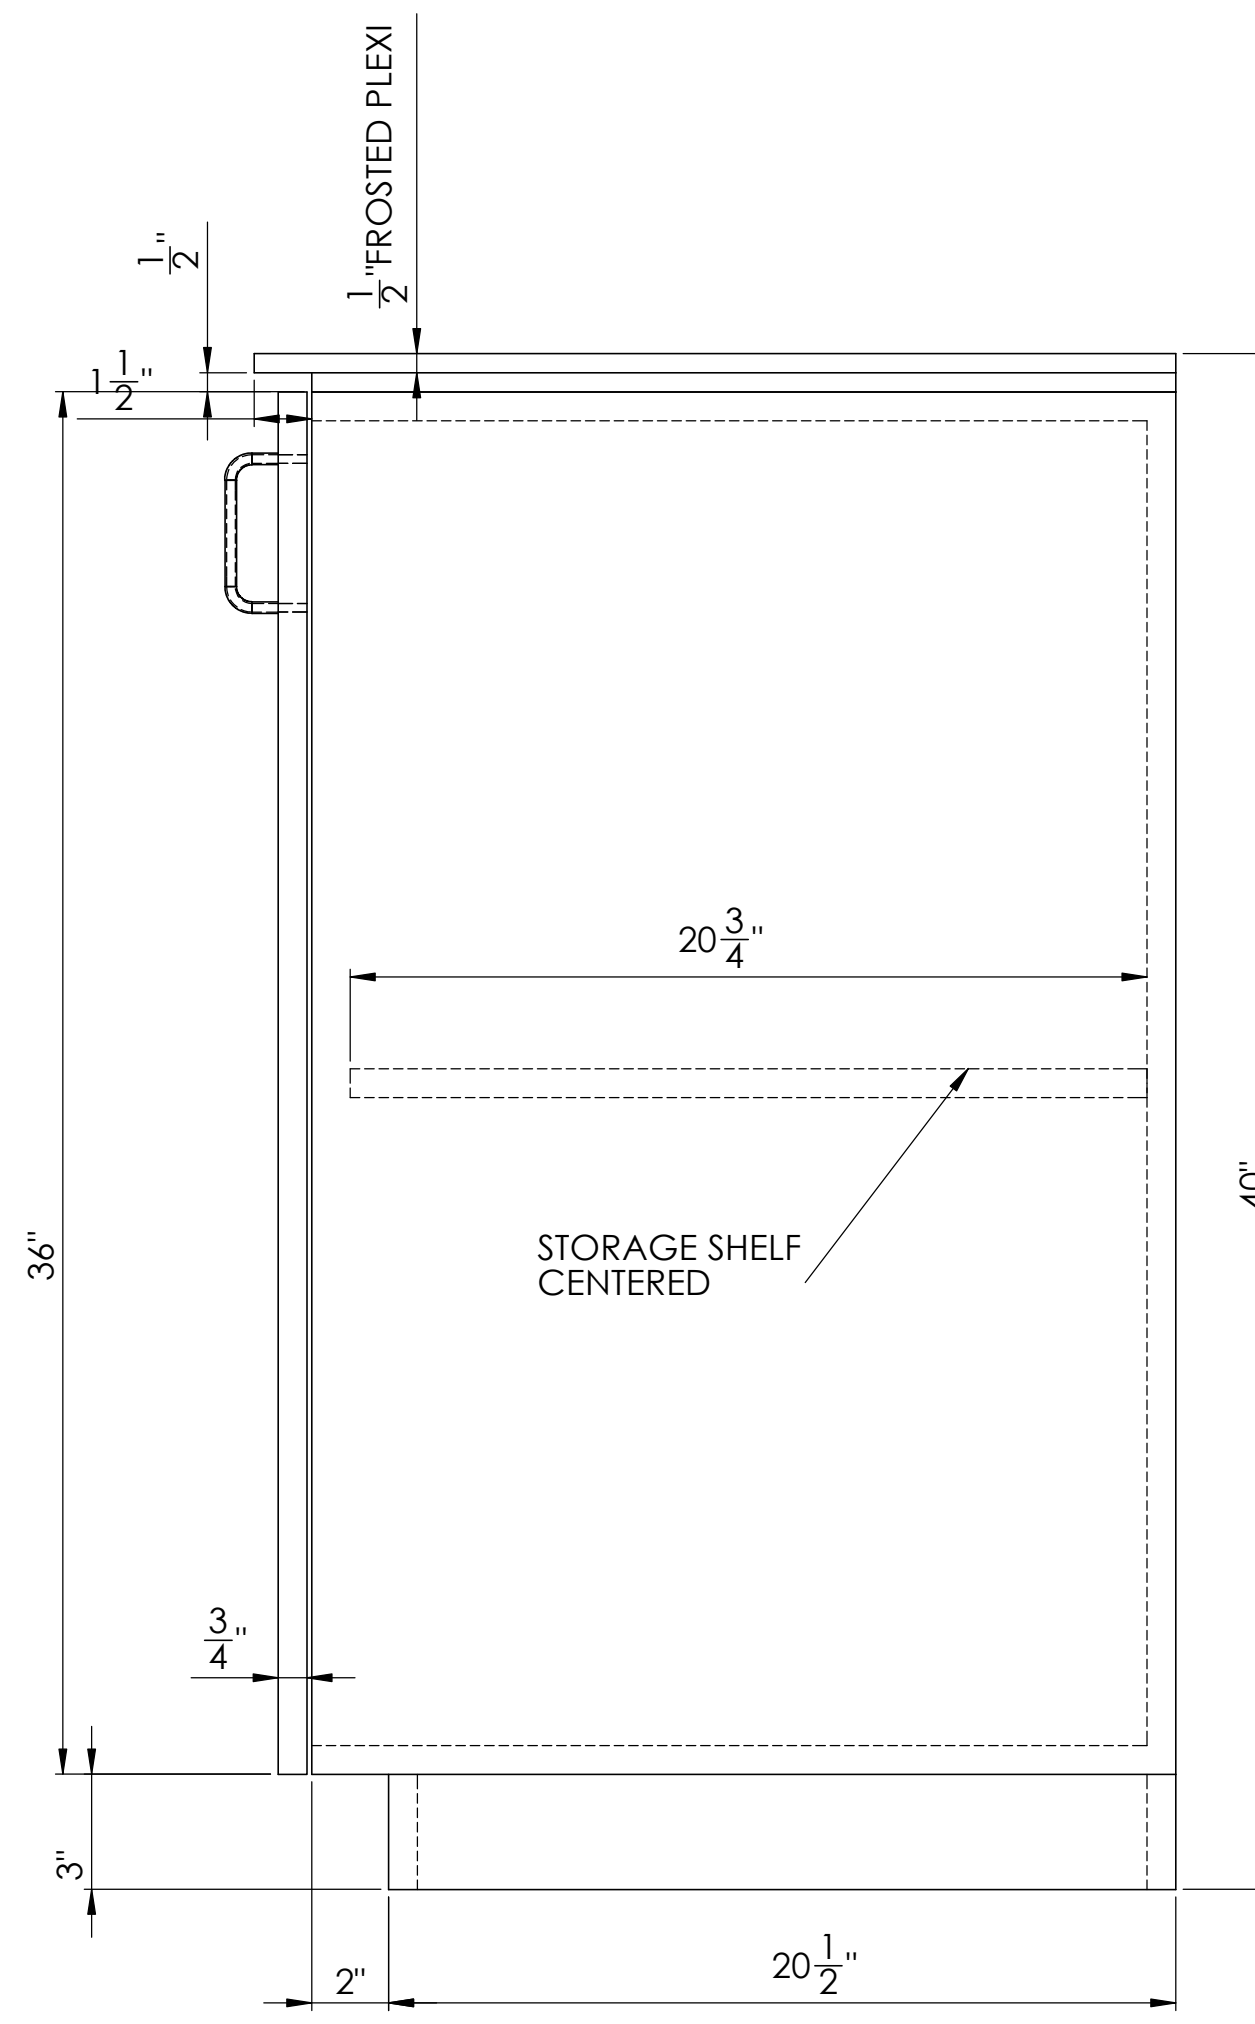

TOP VIEW

FRONT VIEW-COUNTER

SIDE VIEW COUNTER

ISOMETRIC VIEW

MAKE-8 COUNTERS
 CONSTRUCTION: 3/4" BIRCH PLYWOOD
 1/2" FROSTED PLEXI TOP, STAINLESS STEEL
 CABINET PULLS
 FINISH INFO TO COME

8

7

6

5

4

3

2

1

top view

front view reception counter

side view

led light inside counter

isometric view

make- 1 reception counter
 construction: 3/4" birch plywood
 1/2" frosted plexi top, chrome pulls
 and piano hinges
 finishes: info to come

8

7

6

5

4