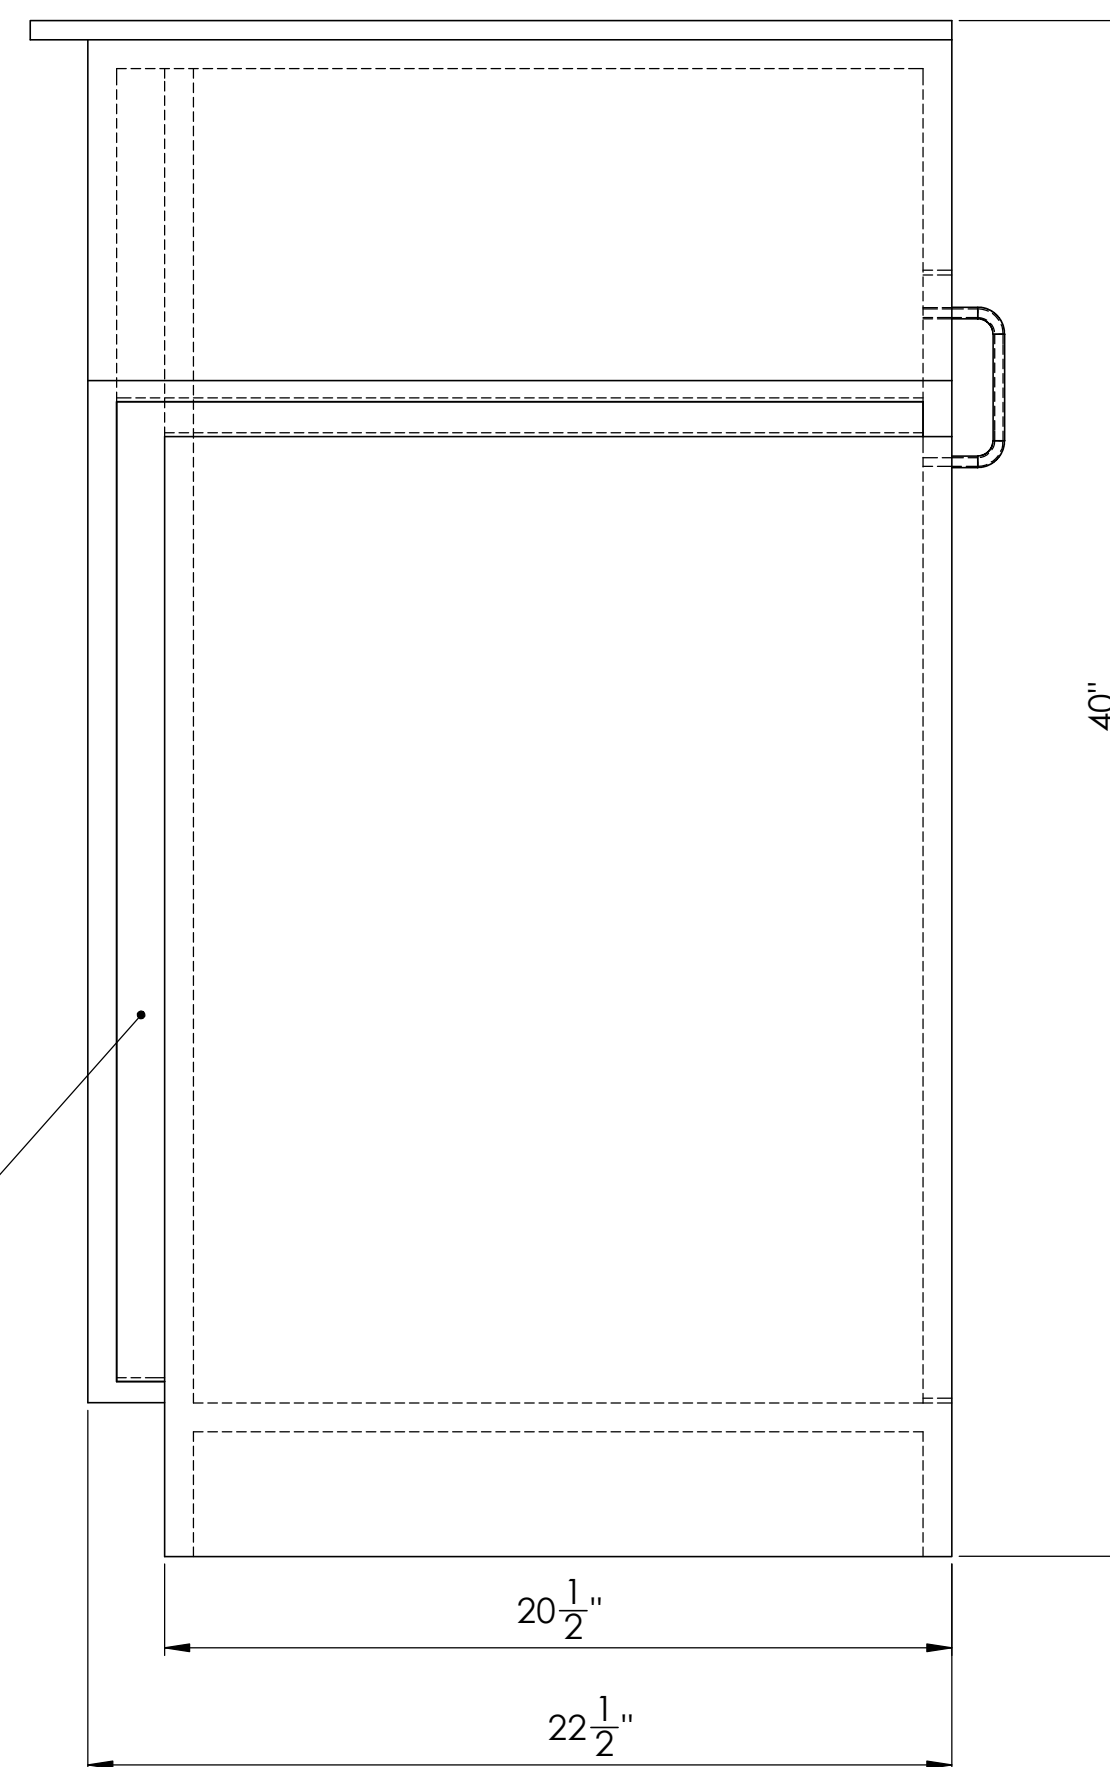

TOP VIEW

FRONT VIEW-COUNTER

SIDE VIEW COUNTER

ISOMETRIC VIEW

MAKE-8 COUNTERS
 CONSTRUCTION: 3/4" BIRCH PLYWOOD
 1/2" FROSTED PLEXI TOP, STAINLESS STEEL
 CABINET PULLS
 FINISH INFO TO COME

8

7

6

5

4

3

2

1

top view

front view reception counter

side view

led light inside counter

isometric view

make- 1 reception counter
 construction: 3/4" birch plywood
 1/2" frosted plexi top, chrome pulls
 and piano hinges
 finishes: info to come

8

7

6

5

4