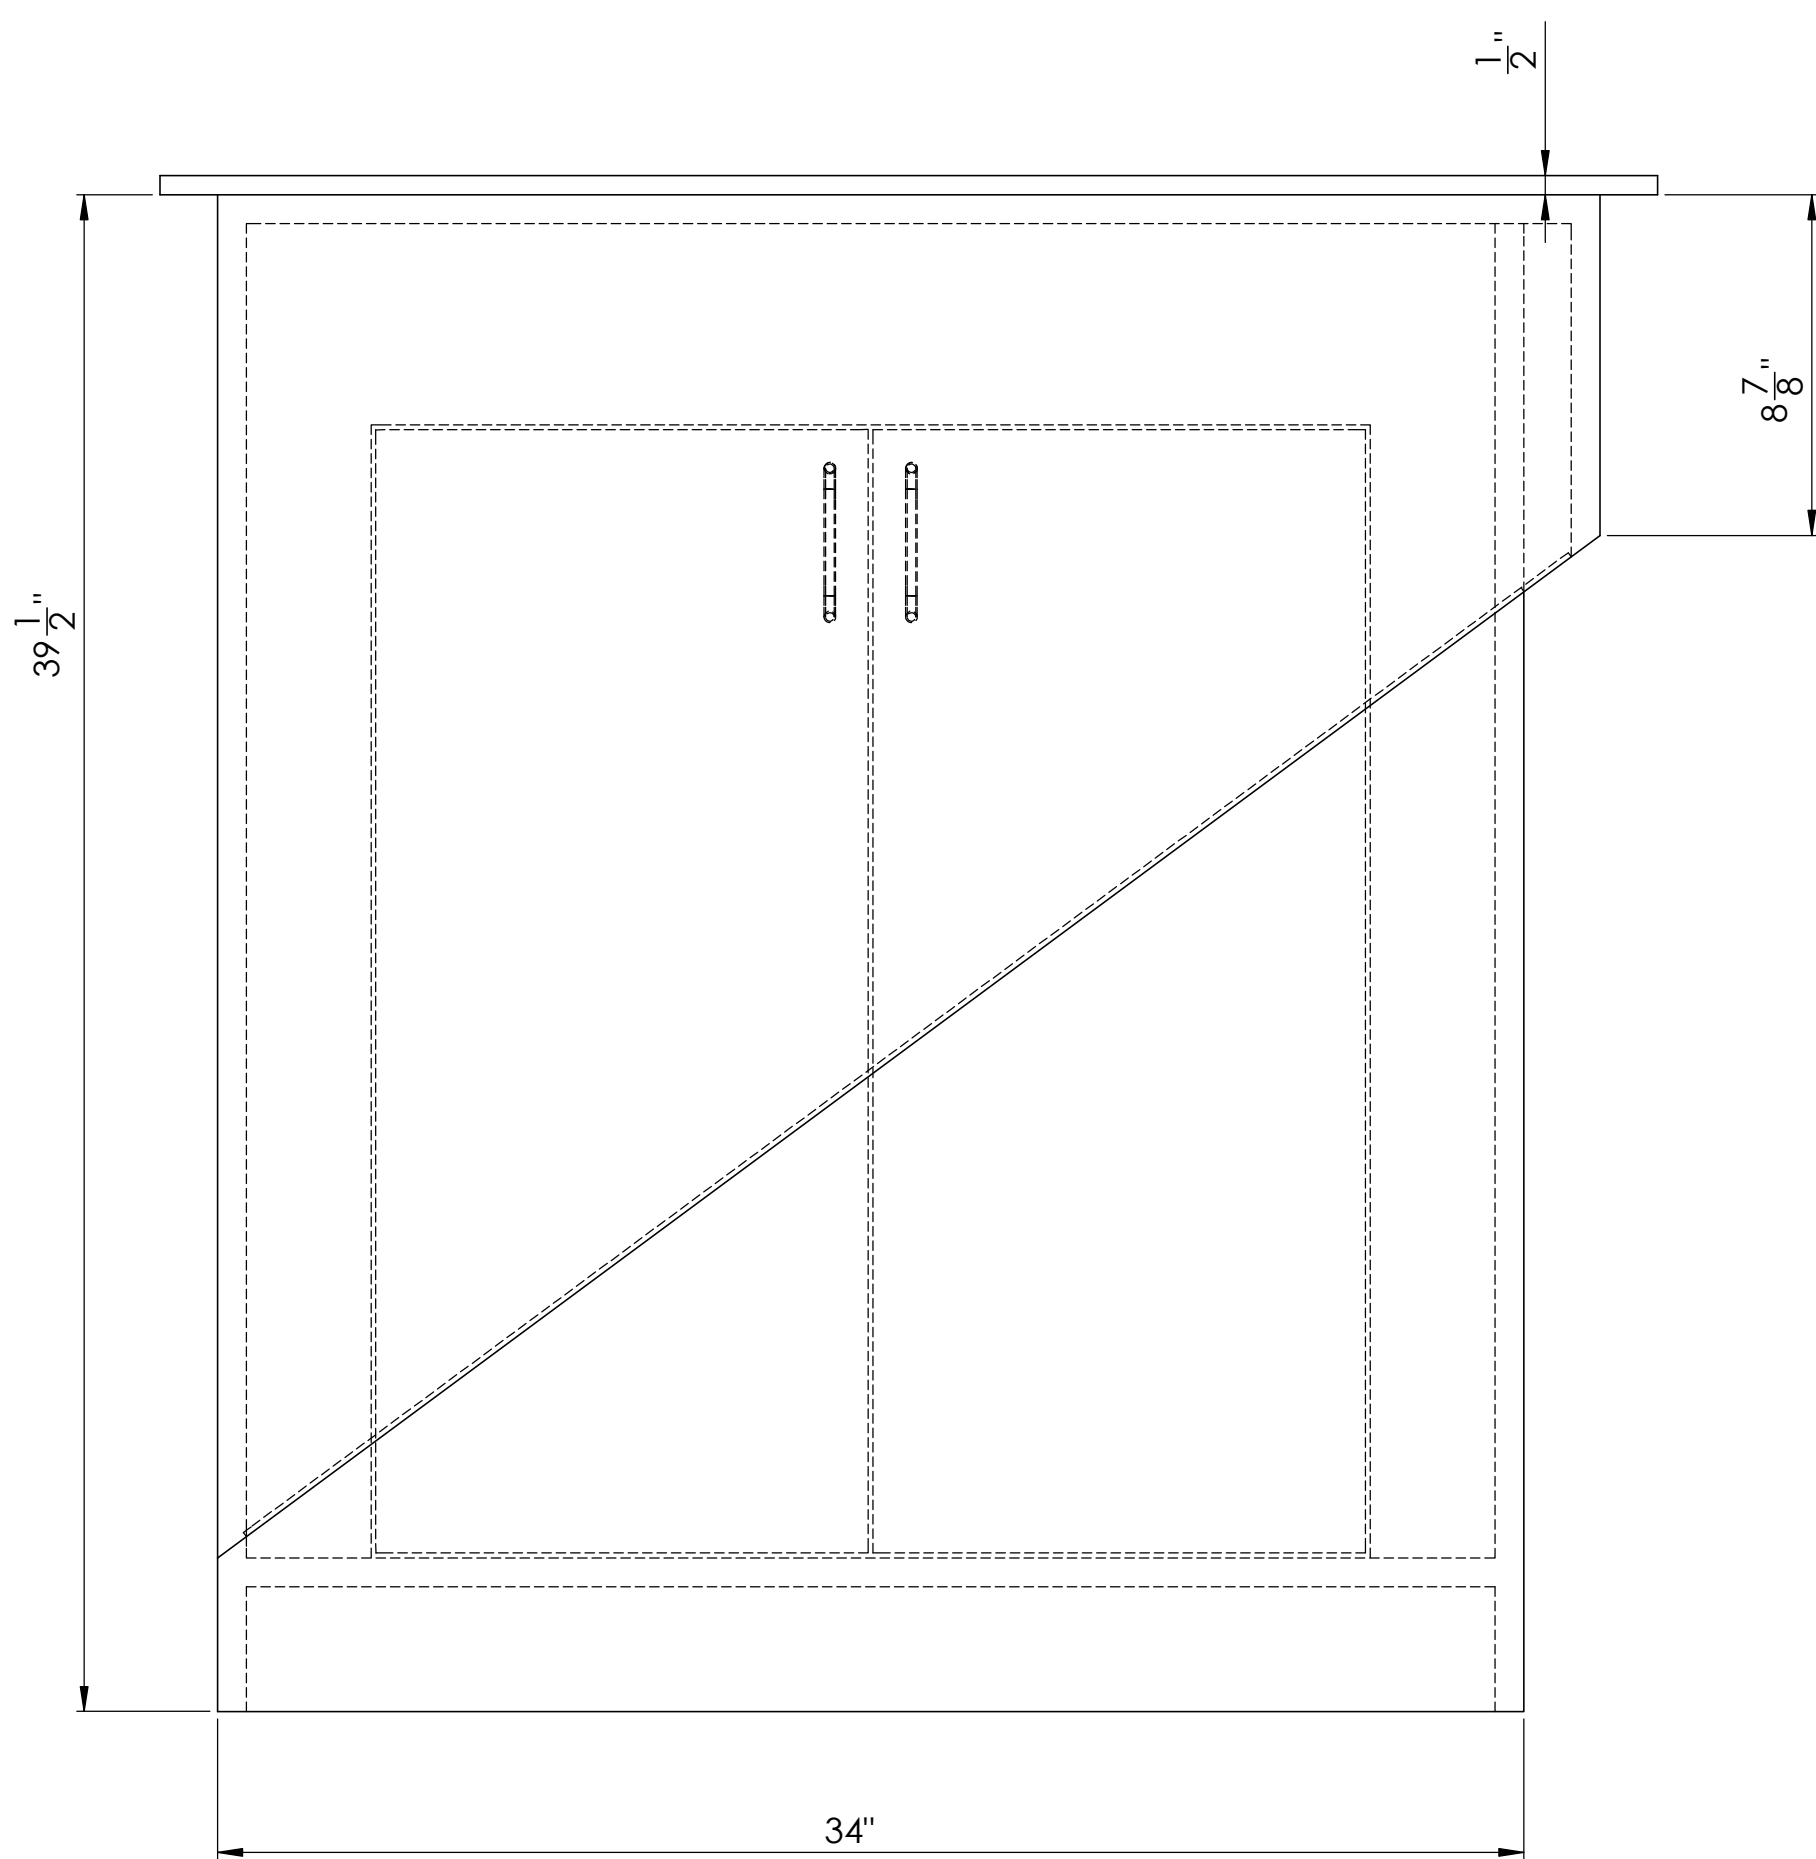

TOP VIEW

FRONT VIEW-COUNTER

SIDE VIEW COUNTER

ISOMETRIC VIEW

MAKE-8 COUNTERS
 CONSTRUCTION: 3/4" BIRCH PLYWOOD
 1/2" FROSTED PLEXI TOP, STAINLESS STEEL
 CABINET PULLS
 FINISH INFO TO COME

8

7

6

5

4

3

2

1

top view

front view reception counter

side view

led light inside counter

isometric view

make- 1 reception counter
 construction: 3/4" birch plywood
 1/2" frosted plexi top, chrome pulls
 and piano hinges
 finishes: info to come

8

7

6

5

4