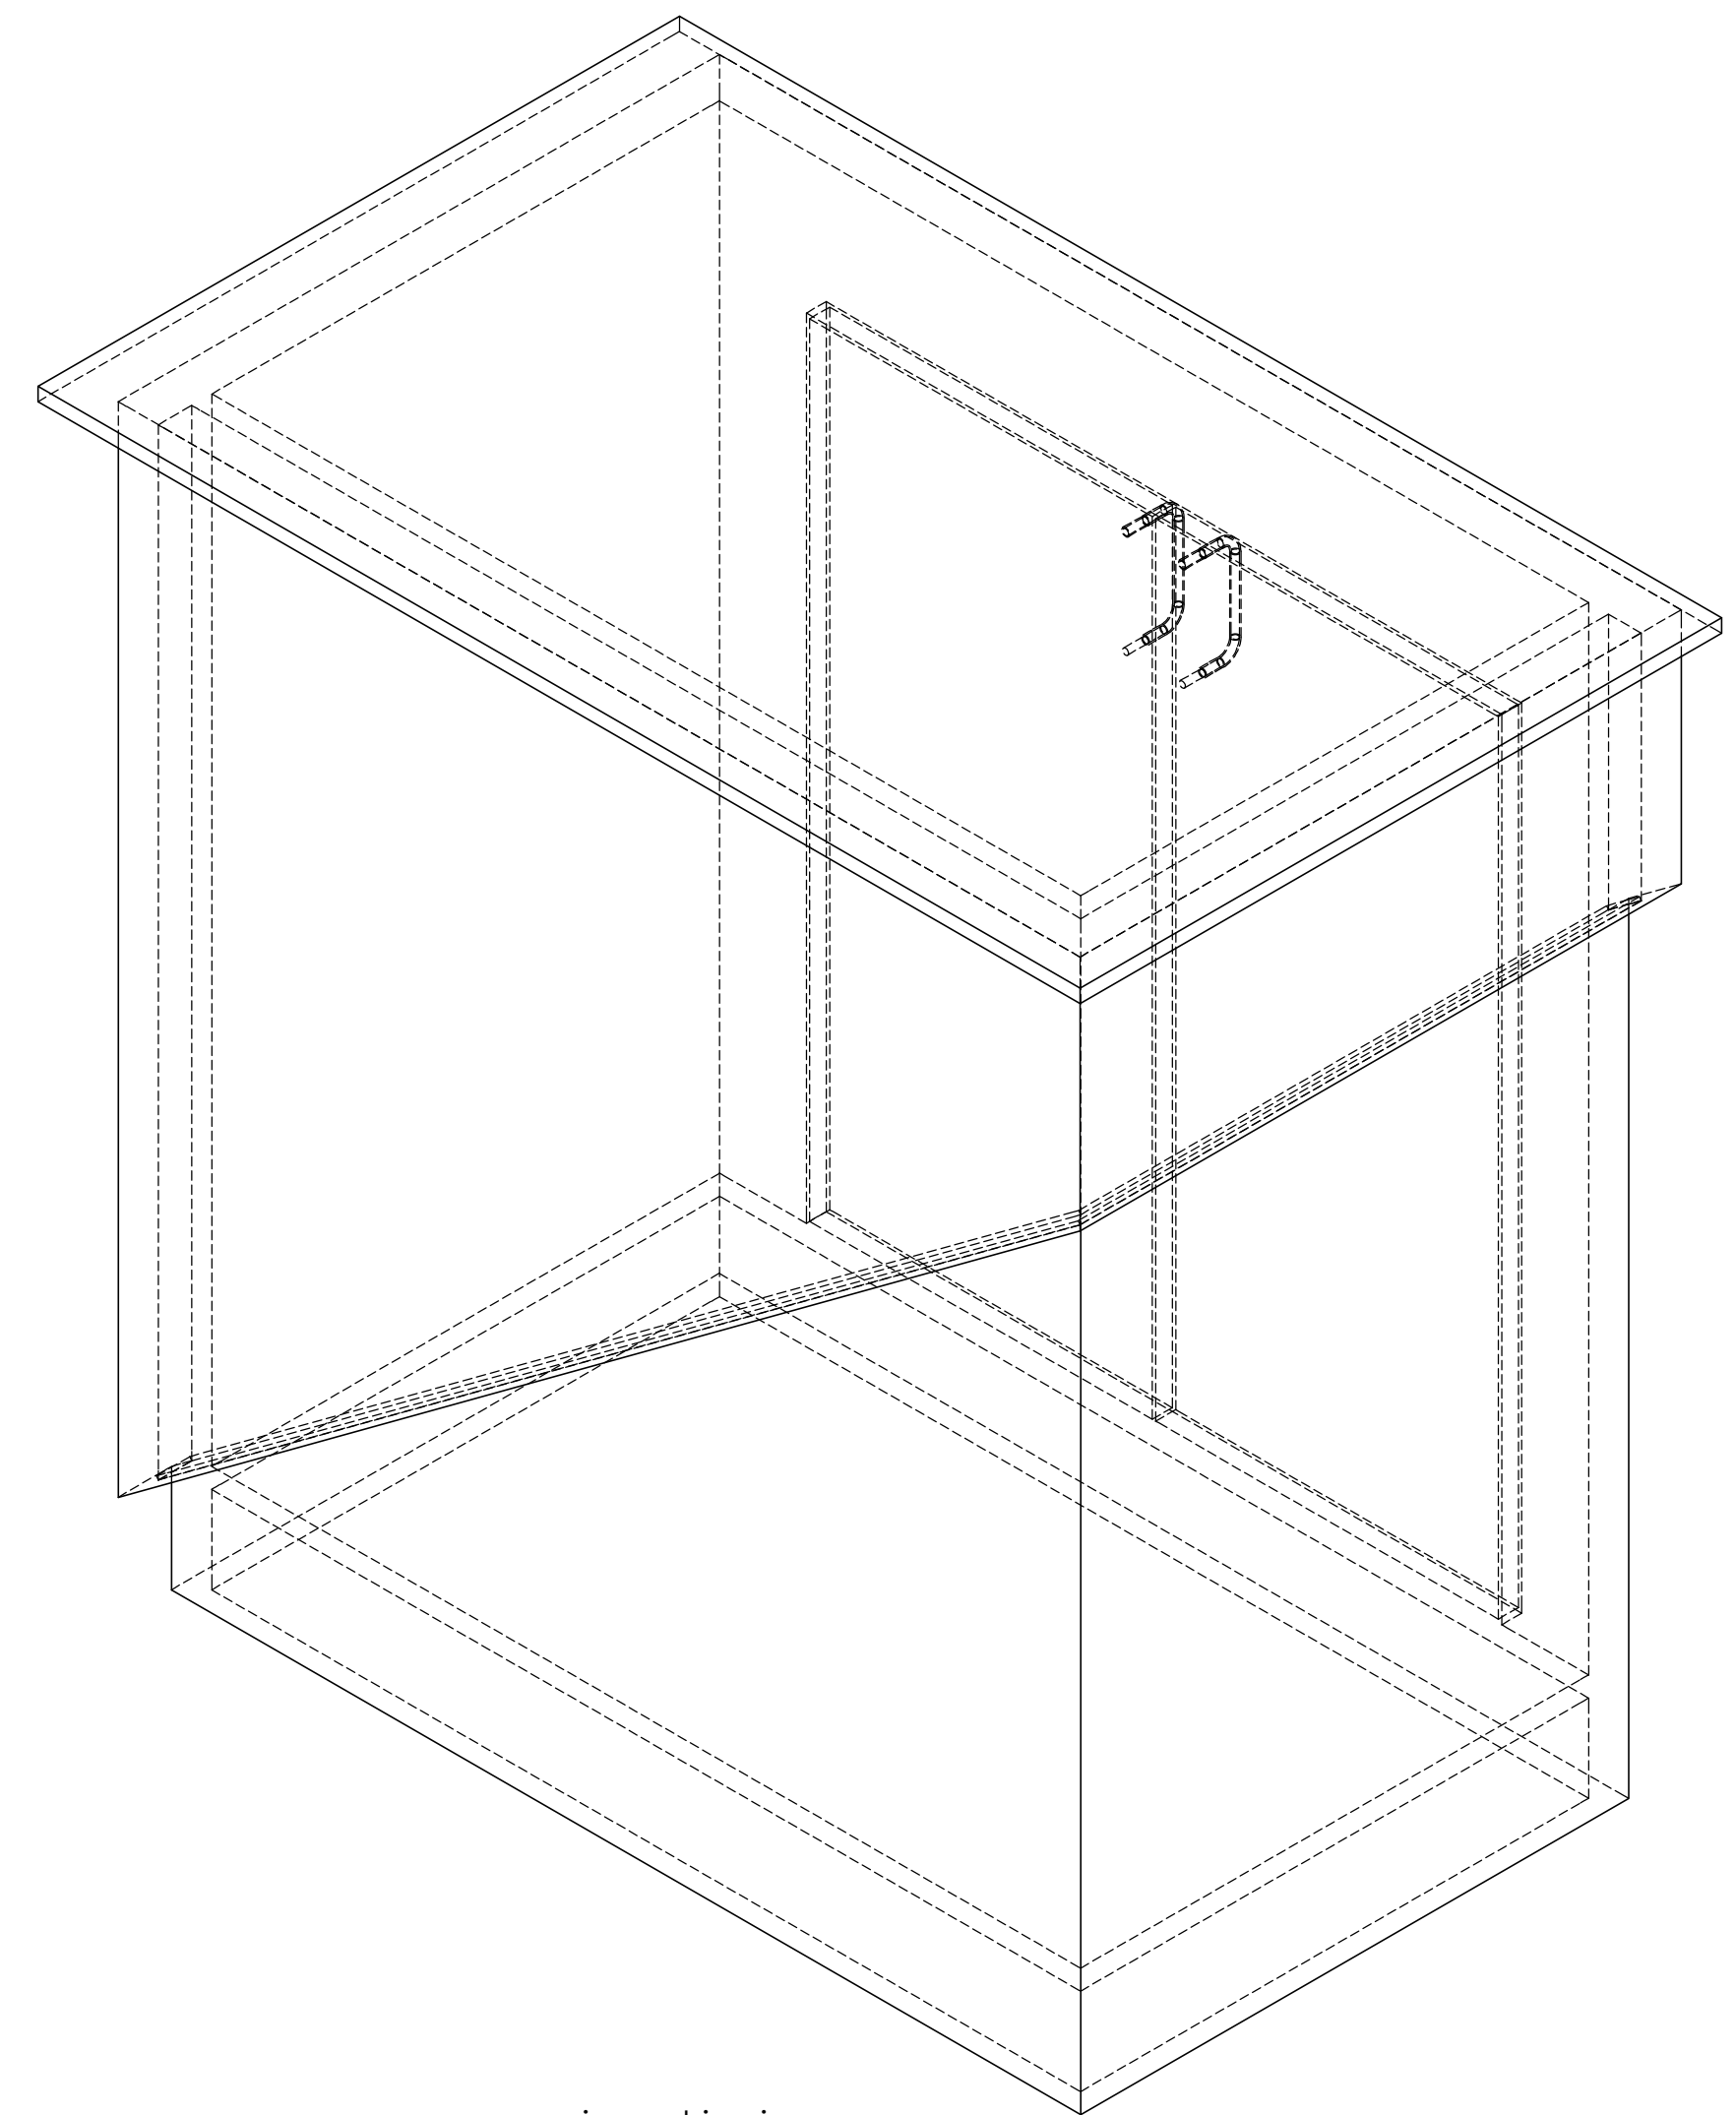

TOP VIEW

FRONT VIEW-COUNTER

SIDE VIEW COUNTER

ISOMETRIC VIEW

MAKE-8 COUNTERS
 CONSTRUCTION: 3/4" BIRCH PLYWOOD
 1/2" FROSTED PLEXI TOP, STAINLESS STEEL
 CABINET PULLS
 FINISH INFO TO COME

8

7

6

5

4

3

2

1

top view

front view reception counter

side view

led light inside counter

isometric view

make- 1 reception counter
 construction: 3/4" birch plywood
 1/2" frosted plexi top, chrome pulls
 and piano hinges
 finishes: info to come

8

7

6

5

4