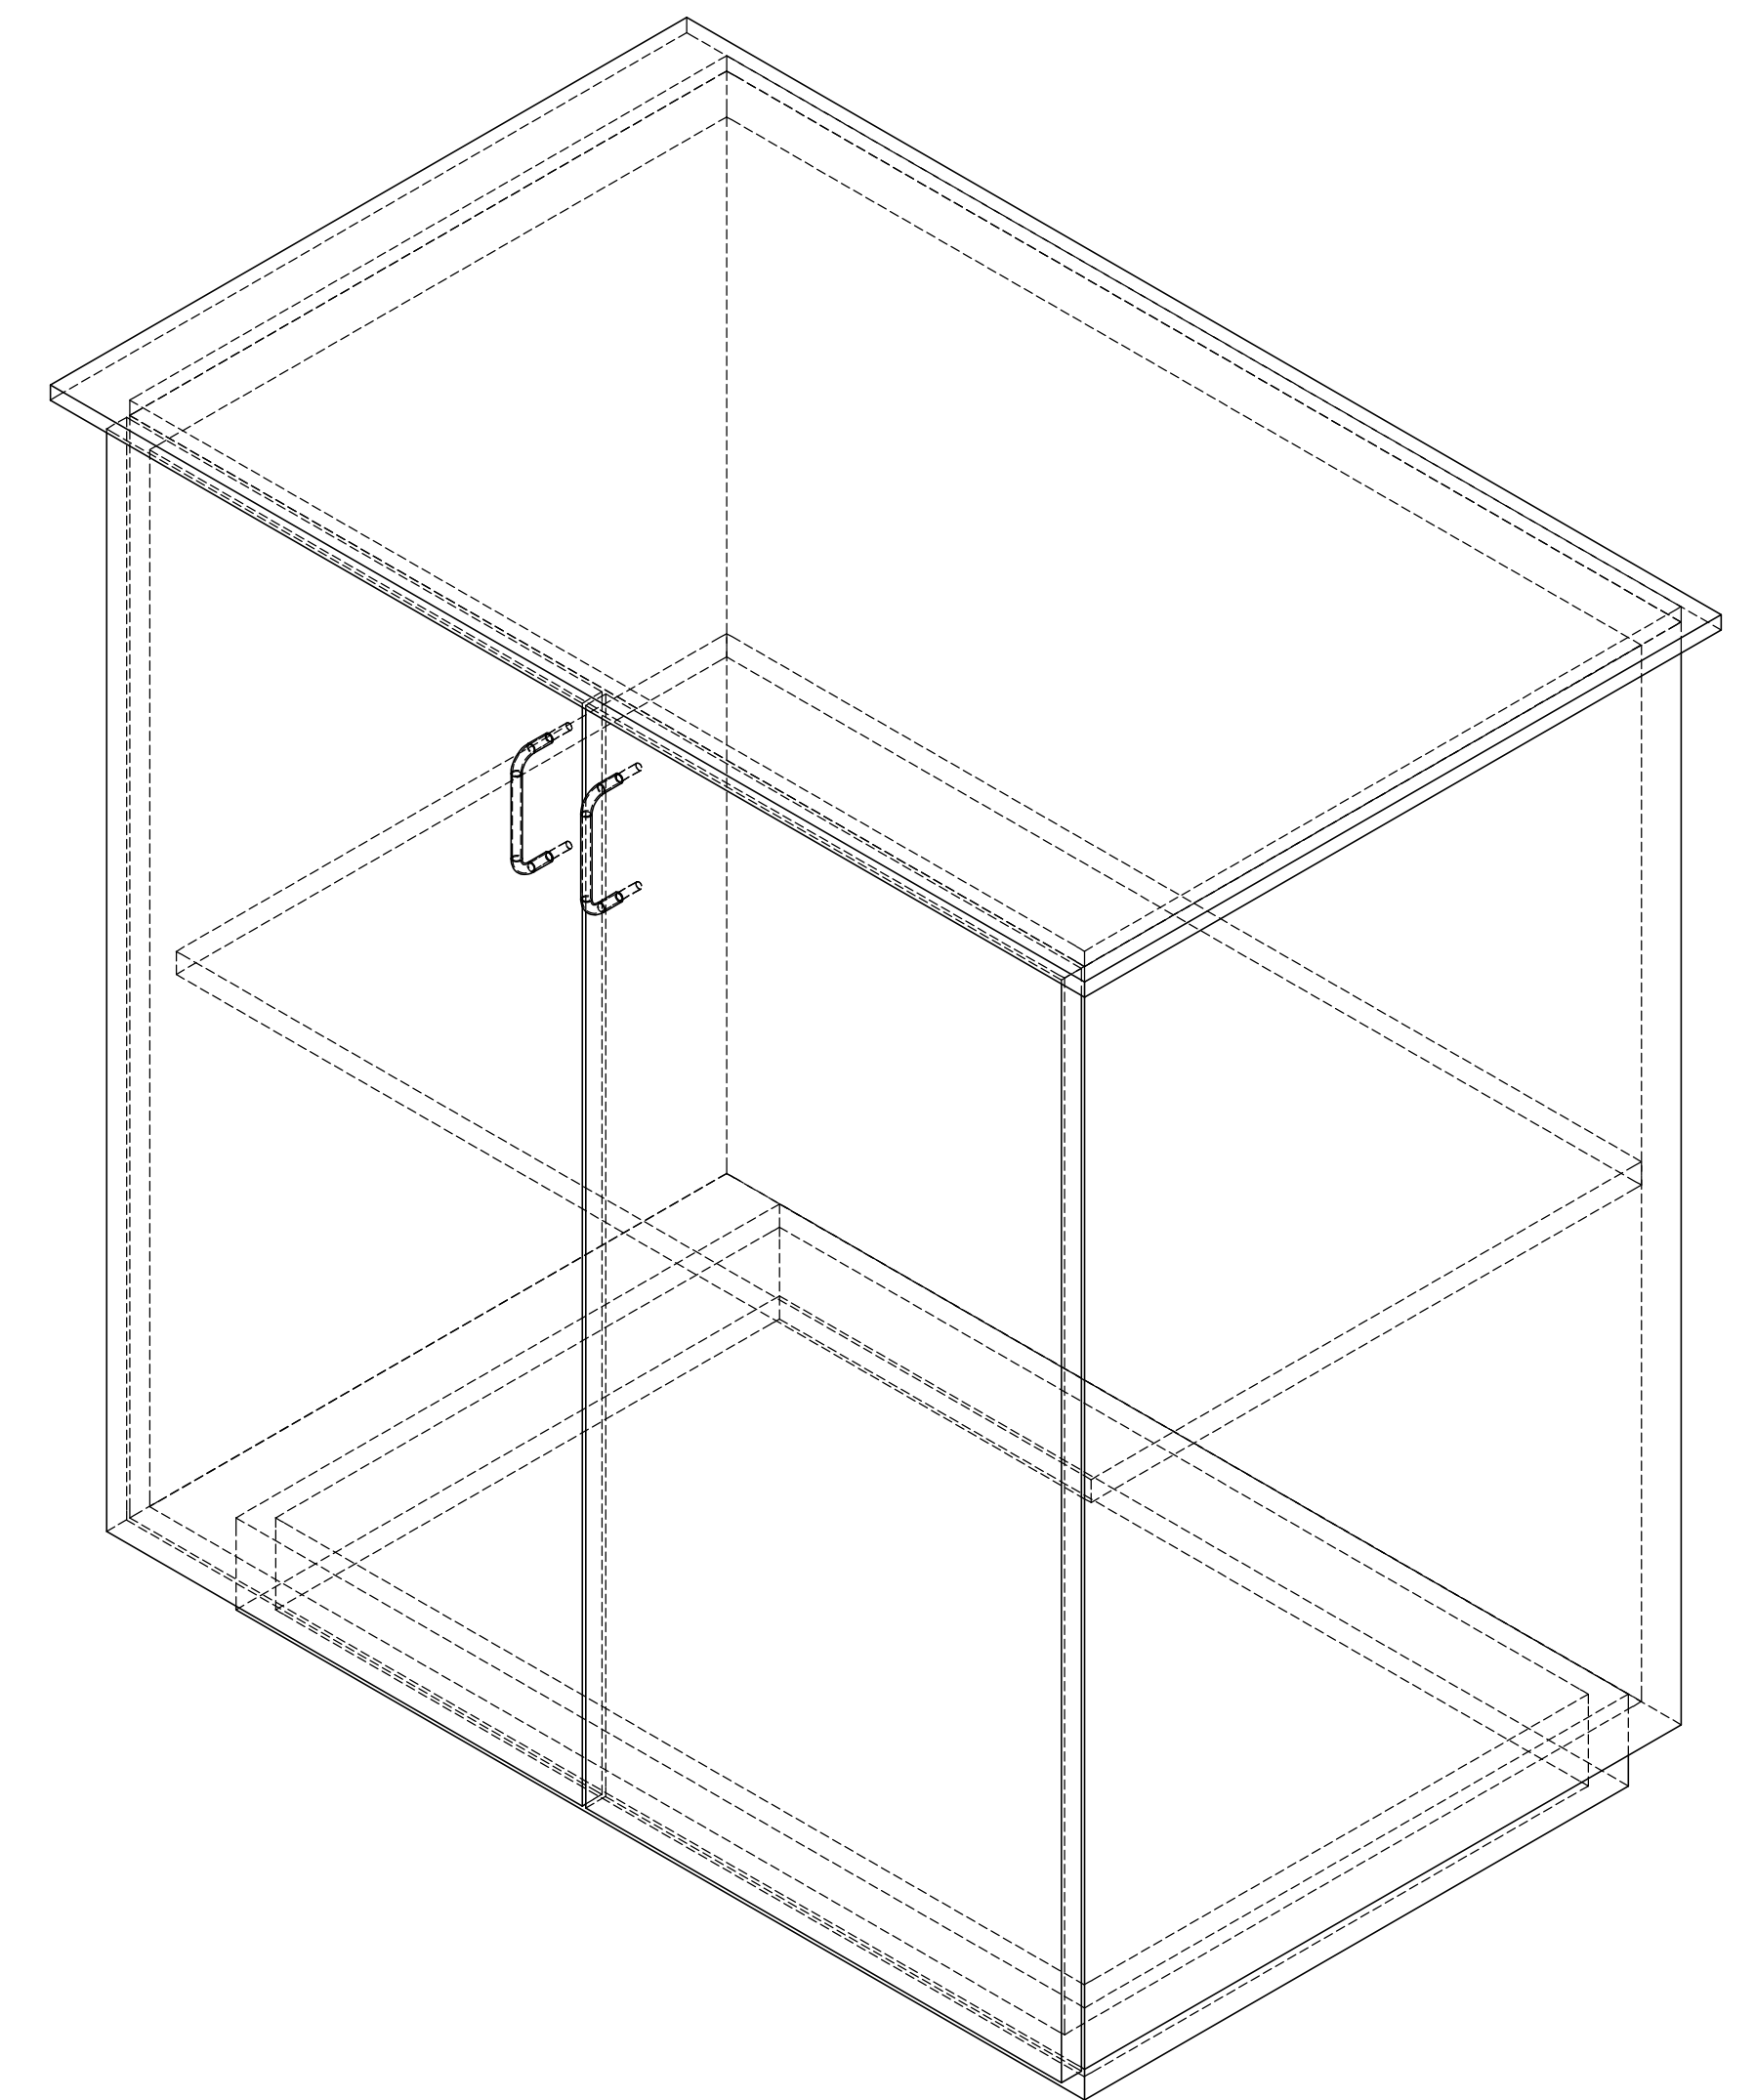

TOP VIEW

FRONT VIEW-COUNTER

SIDE VIEW COUNTER

ISOMETRIC VIEW

MAKE-8 COUNTERS
 CONSTRUCTION: 3/4" BIRCH PLYWOOD
 1/2" FROSTED PLEXI TOP, STAINLESS STEEL
 CABINET PULLS
 FINISH INFO TO COME

8

7

6

5

4

3

2

1

top view

front view reception counter

side view

led light inside counter

isometric view

make- 1 reception counter
 construction: 3/4" birch plywood
 1/2" frosted plexi top, chrome pulls
 and piano hinges
 finishes: info to come

8

7

6

5

4