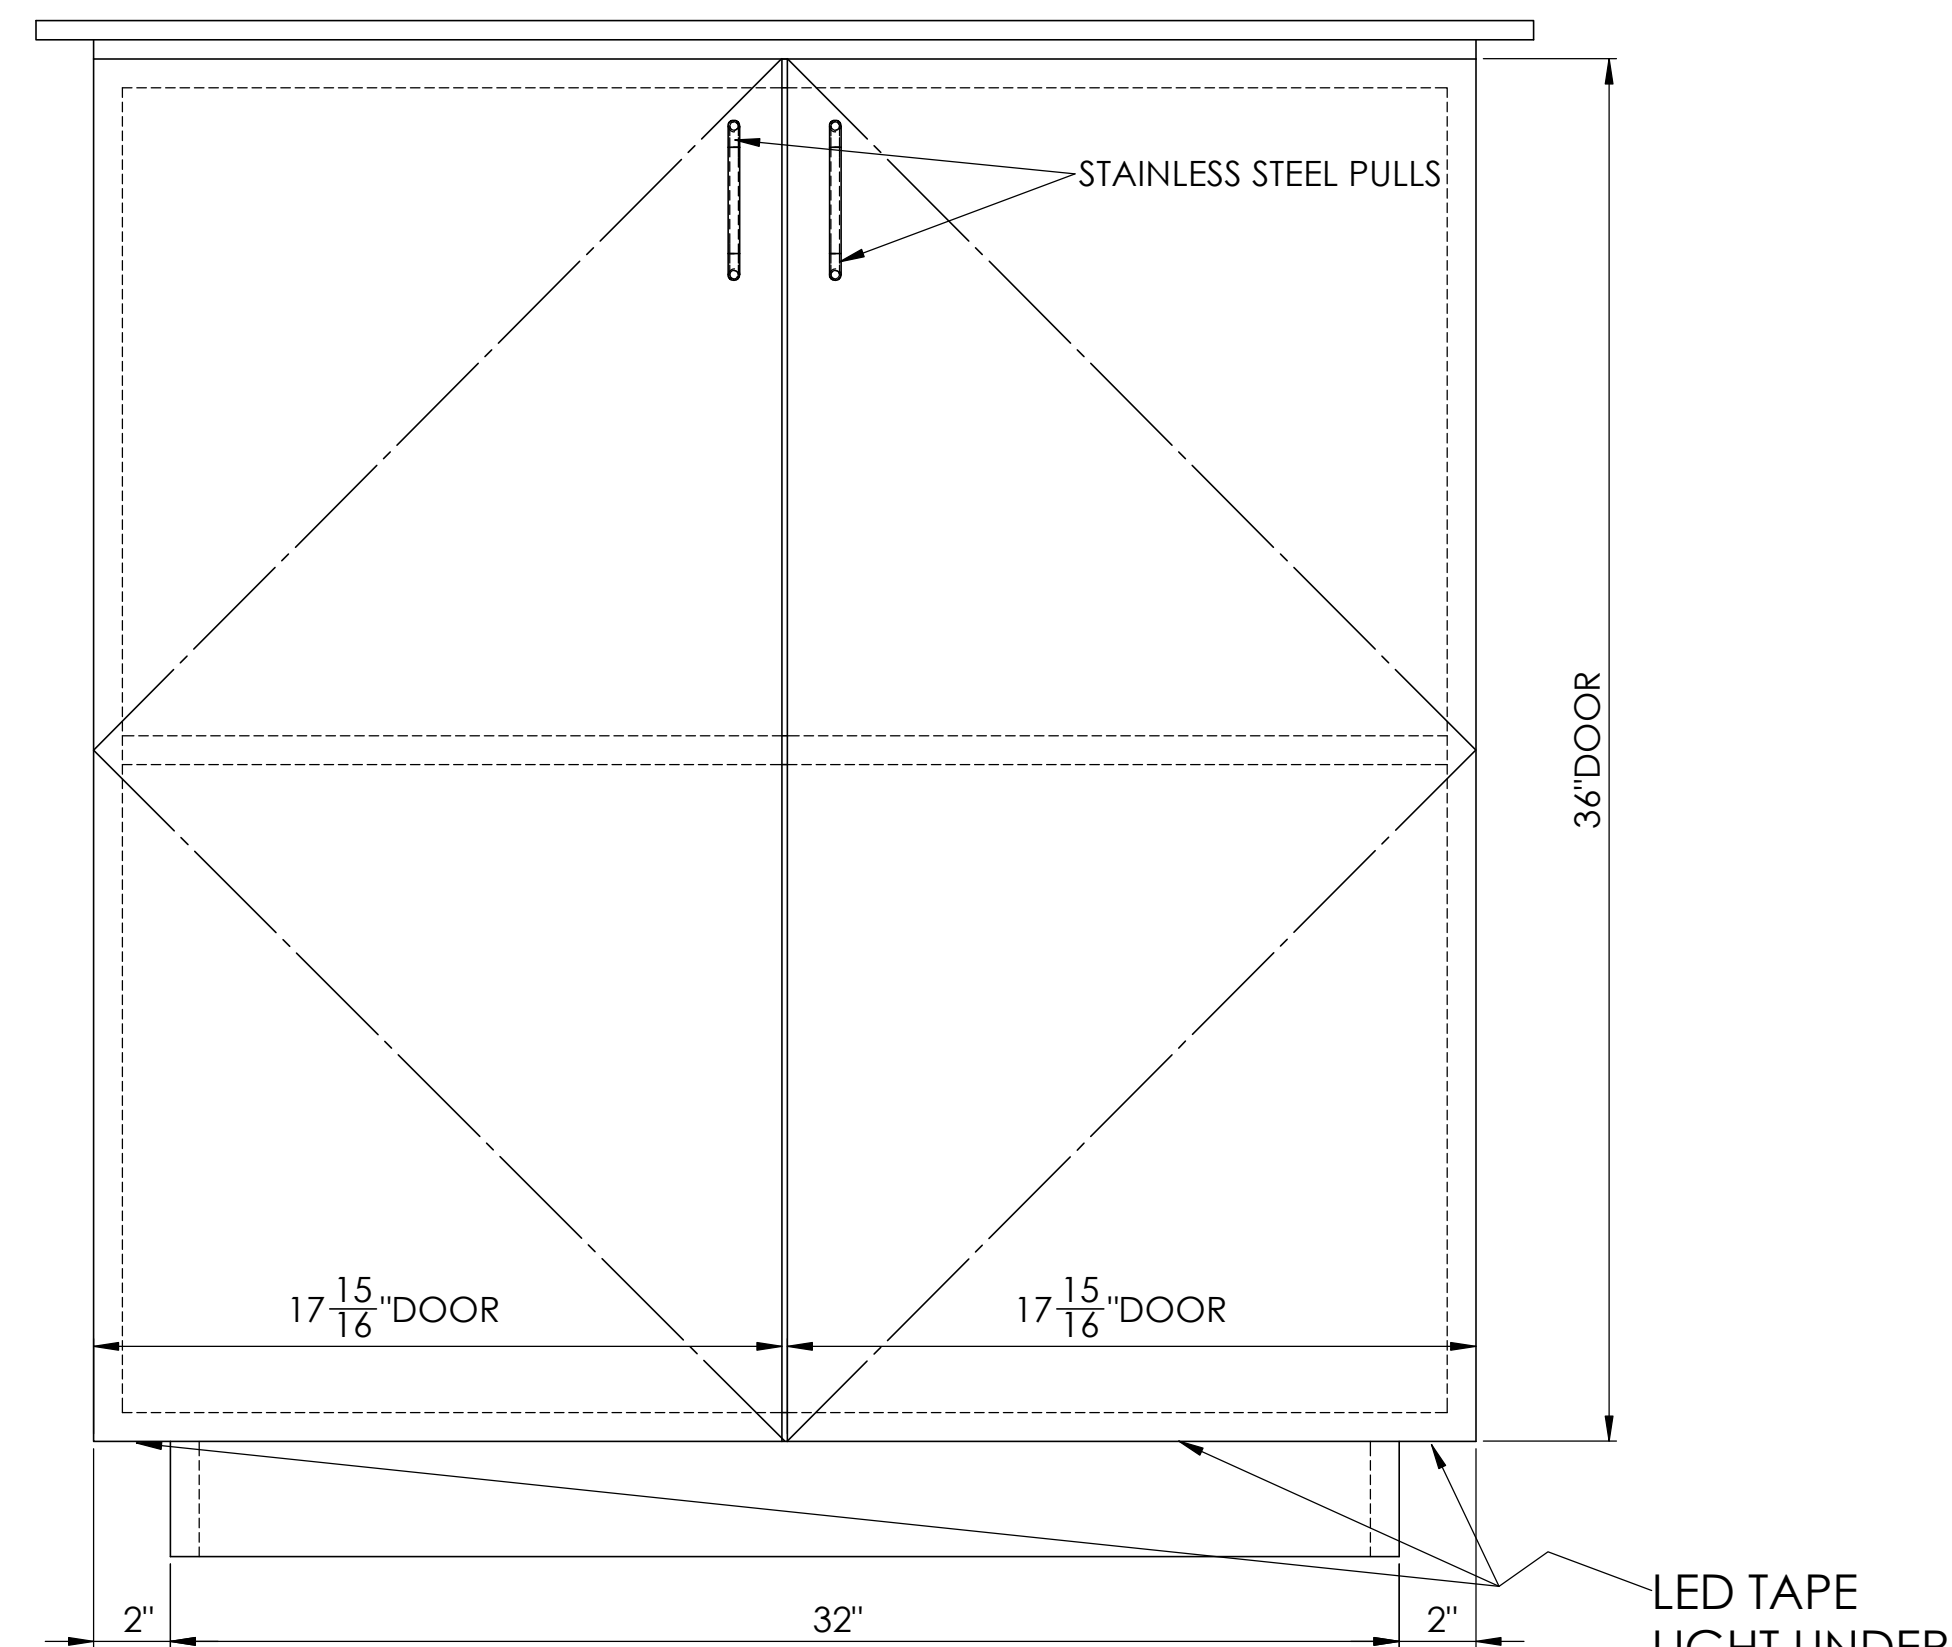

TOP VIEW

FRONT VIEW-COUNTER

SIDE VIEW COUNTER

ISOMETRIC VIEW

MAKE-8 COUNTERS
 CONSTRUCTION: 3/4" BIRCH PLYWOOD
 1/2" FROSTED PLEXI TOP, STAINLESS STEEL
 CABINET PULLS
 FINISH INFO TO COME

8

7

6

5

4

3

2

1

top view

front view reception counter

side view

led light inside counter

isometric view

make- 1 reception counter
 construction: 3/4" birch plywood
 1/2" frosted plexi top, chrome pulls
 and piano hinges
 finishes: info to come

8

7

6

5

4