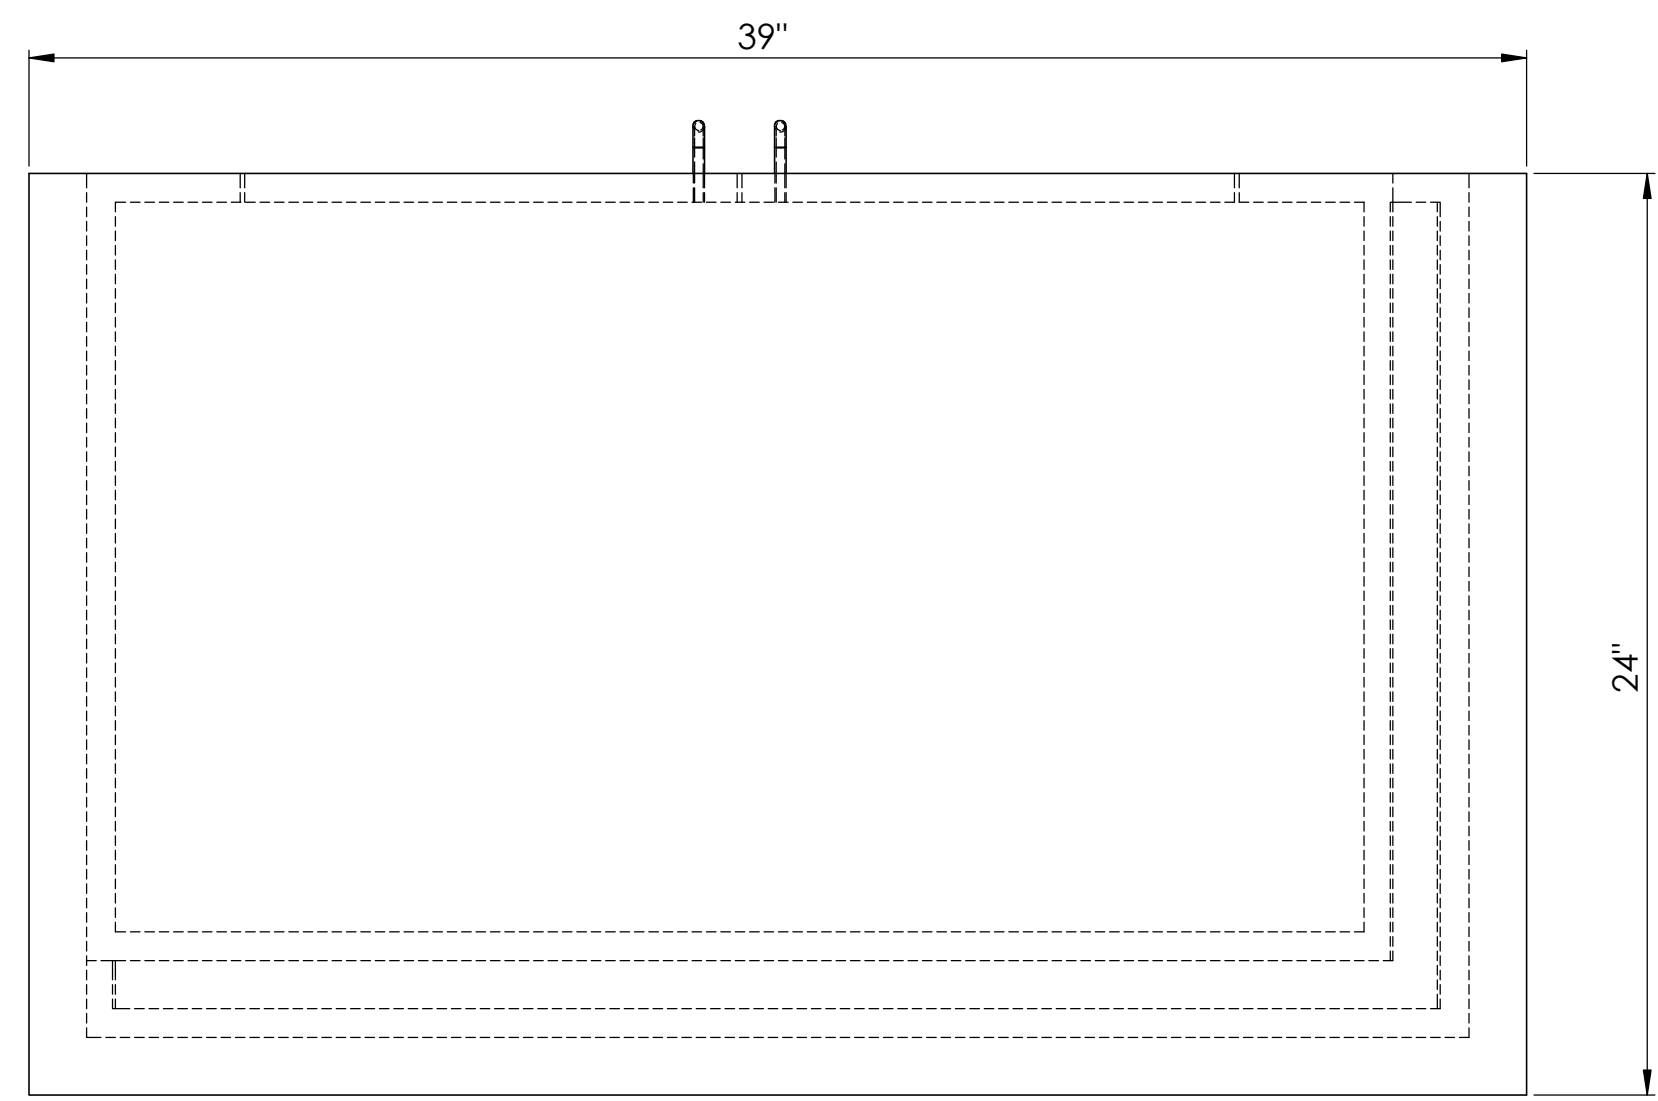

TOP VIEW

FRONT VIEW-COUNTER

SIDE VIEW COUNTER

ISOMETRIC VIEW

MAKE-8 COUNTERS
 CONSTRUCTION: 3/4" BIRCH PLYWOOD
 1/2" FROSTED PLEXI TOP, STAINLESS STEEL
 CABINET PULLS
 FINISH INFO TO COME

8

7

6

5

4

3

2

1

top view

front view reception counter

side view

led light inside counter

isometric view

make- 1 reception counter
 construction: 3/4" birch plywood
 1/2" frosted plexi top, chrome pulls
 and piano hinges
 finishes: info to come

8

7

6

5

4