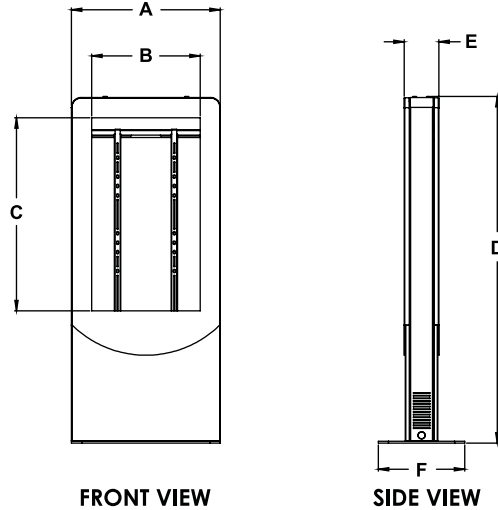

Product Specifications

	DIMENSIONS (W x H x D)	PRODUCT WEIGHT	LOAD CAPACITY	FINISH	AVAILABLE COLORS
KIPC2540(-S) KIPC2542(-S) KIPC2543(-S)	28.00" x 72.20" x 18.00" (711 x 1834 x 457mm)	KIPC2540(-S): 161lb (73kg) KIPC2542(-S): 160lb (72kg) KIPC2543(-S): 159lb (72kg)	125lb (56kg)	Powder Coat	KIPC2540, KIPC2542, KIPC2543: Gloss Black KIPC2540-S, KIPC2542-S, KIPC2543-S: Silver

Package Specifications

	PACKAGE SIZE (W x H x D)	PACKAGE SHIP WEIGHT	PACKAGE UPC CODE	PACKAGE CONTENTS	UNITS IN PACKAGE
KIPC2540(-S) KIPC2542(-S) KIPC2543(-S)	38.00" x 79.00" x 27.00" (965 x 2007 x 685mm)	KIPC2540(-S): 201lb (91kg) KIPC2542(-S): 200lb (91kg) KIPC2543(-S): 199lb (90kg)	KIPC2540: 735029315247 KIPC2542: 735029315261 KIPC2543: 735029315285 KIPC2540-S: 735029315254 KIPC2542-S: 735029315278 KIPC2543-S: 735029315292	Kiosk Enclosure, Display Mount, Installation Instructions and Mounting Hardware	1

*Antimicrobial protection is limited to the treated article and does not protect a user against disease causing bacteria. Always clean products thoroughly after each use.

All dimensions = inch (mm)

MODEL NO.	DIMENSION "A"	DIMENSION "B"	DIMENSION "C"	DIMENSION "D"	DIMENSION "E"	DIMENSION "F"
KIPC2540	28.00" (711mm)	19.67" (500mm)	34.97" (888mm)	72.24" (1835mm)	7.14" (181mm)	18.00" (457mm)
KIPC2542	28.00" (711mm)	20.65" (525mm)	36.72" (933mm)	72.24" (1835mm)	7.14" (181mm)	18.00" (457mm)
KIPC2543	28.00" (711mm)	21.13" (537mm)	37.59" (955mm)	72.24" (1835mm)	7.14" (181mm)	18.00" (457mm)