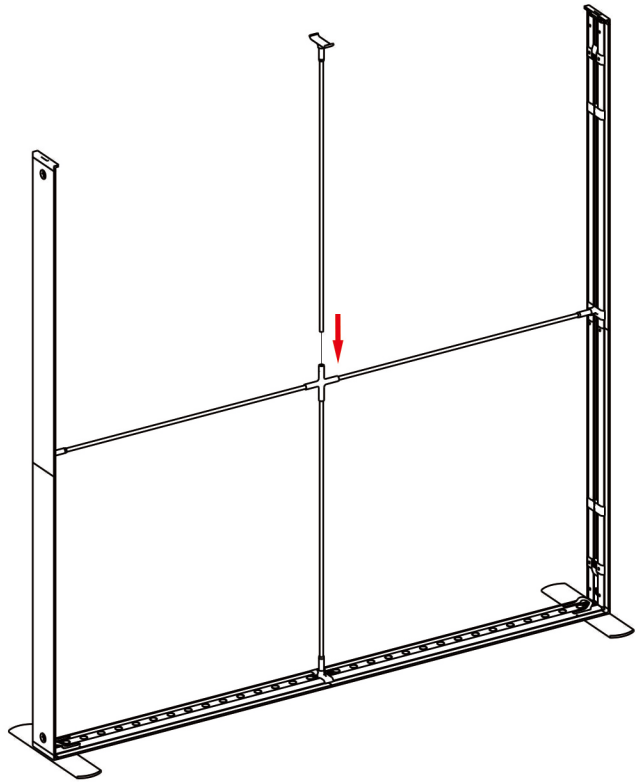

Installation  
instructions

W100cm

Horizontal Profile x2

Vertical Profile Top x2

Vertical Profile Bottom x2

Mid Pole x1

Foot x2

Transformer x1

②

④

⑤

⑦

⑥

8

9

10