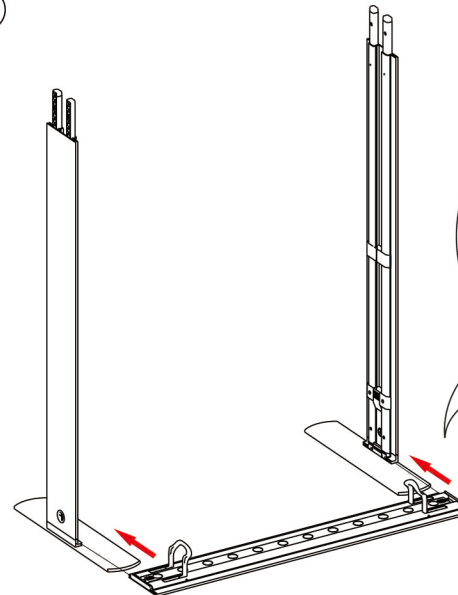

Installation  
instructions

W100cm

Horizontal Profile x2

Vertical Profile Top x2

Vertical Profile Bottom x2

Mid Pole x1

Foot x2

Transformer x1

Y-Cable x1

①

②

③

④

⑤

⑥

7