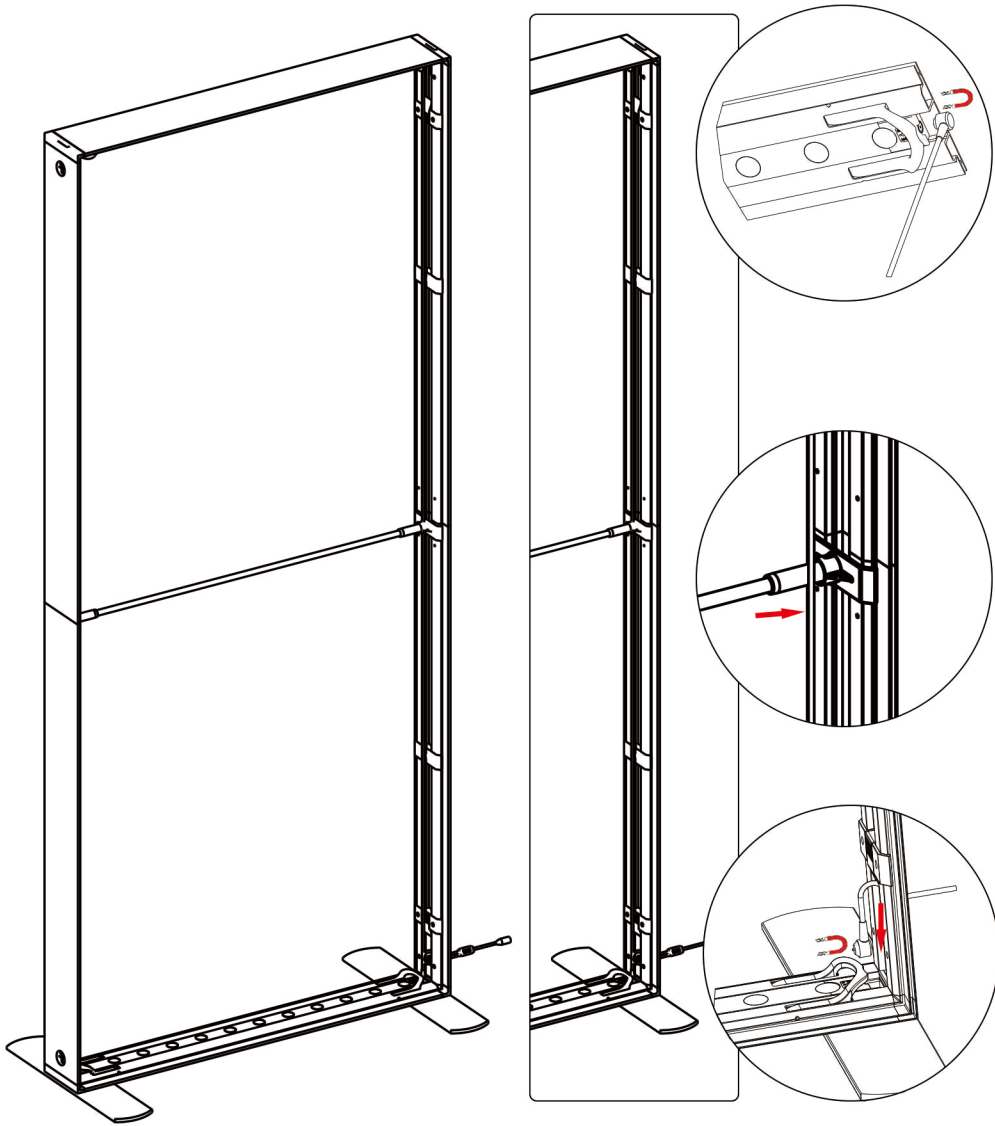

Installation  
instructions

W100cm

Horizontal Profile x2

Vertical Profile Top x2

Vertical Profile Bottom x2

Mid Pole x1

Foot x2

Transformer x1

Y-Cable x1

①

②

③

④

⑤

⑥

7

8

9

10

Horizontal Profile L x2

Horizontal Profile R x2

Mid Pole x4

Vertical Profile Top x2

Vertical Profile Bottom x2