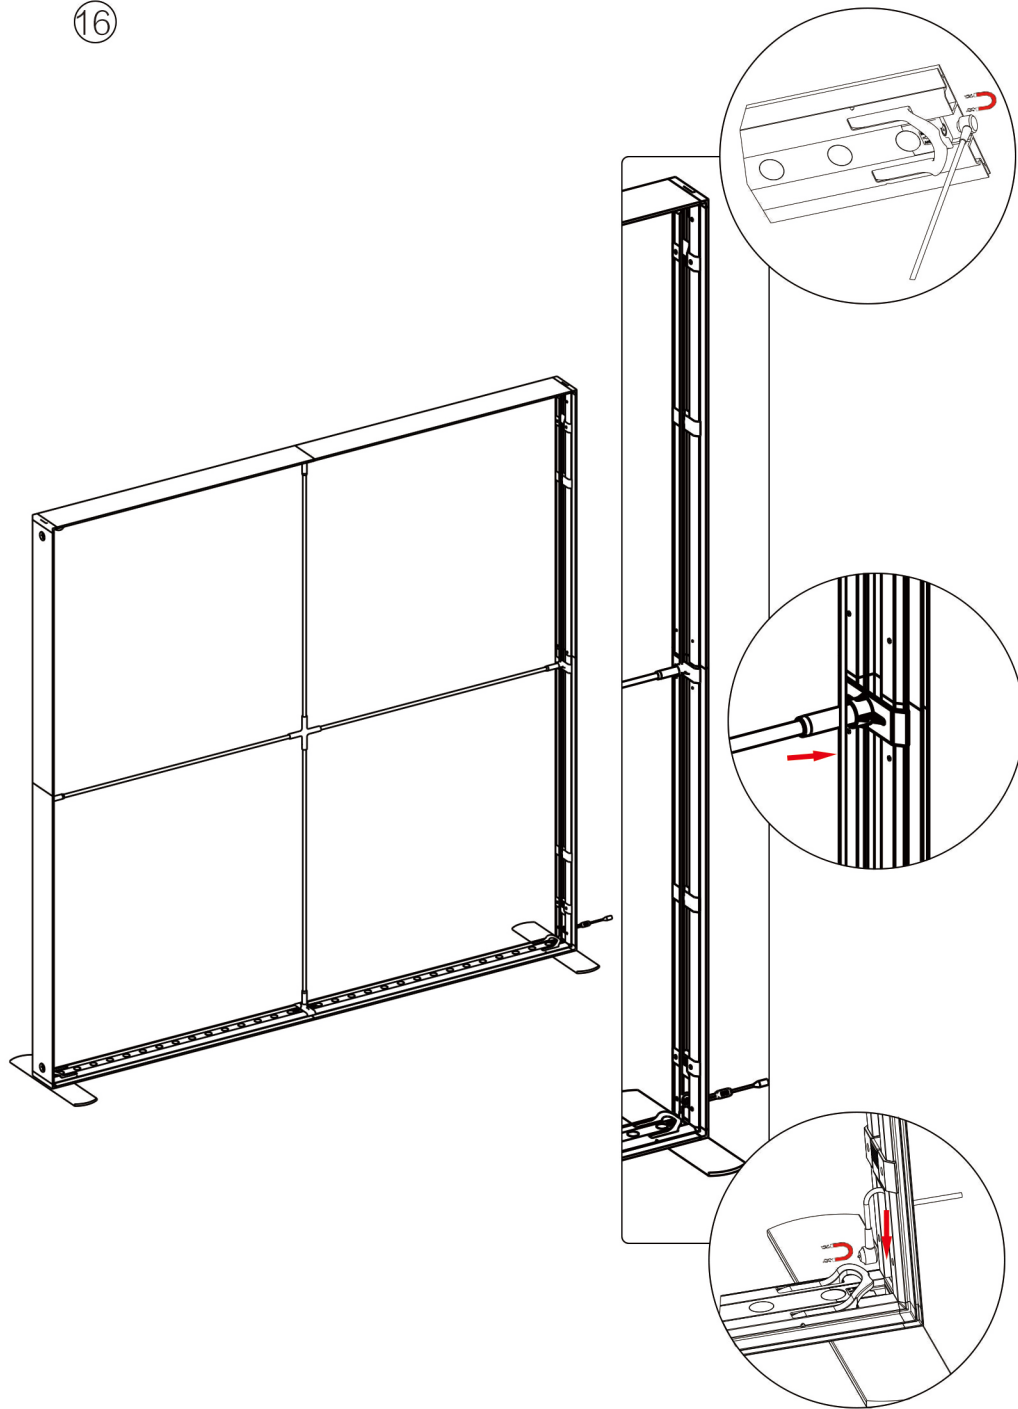

Installation  
instructions

W100cm

Horizontal Profile x2

Vertical Profile Top x2

Vertical Profile Bottom x2

Mid Pole x1

Foot x2

Transformer x1

11

12

13

14

15

16

17