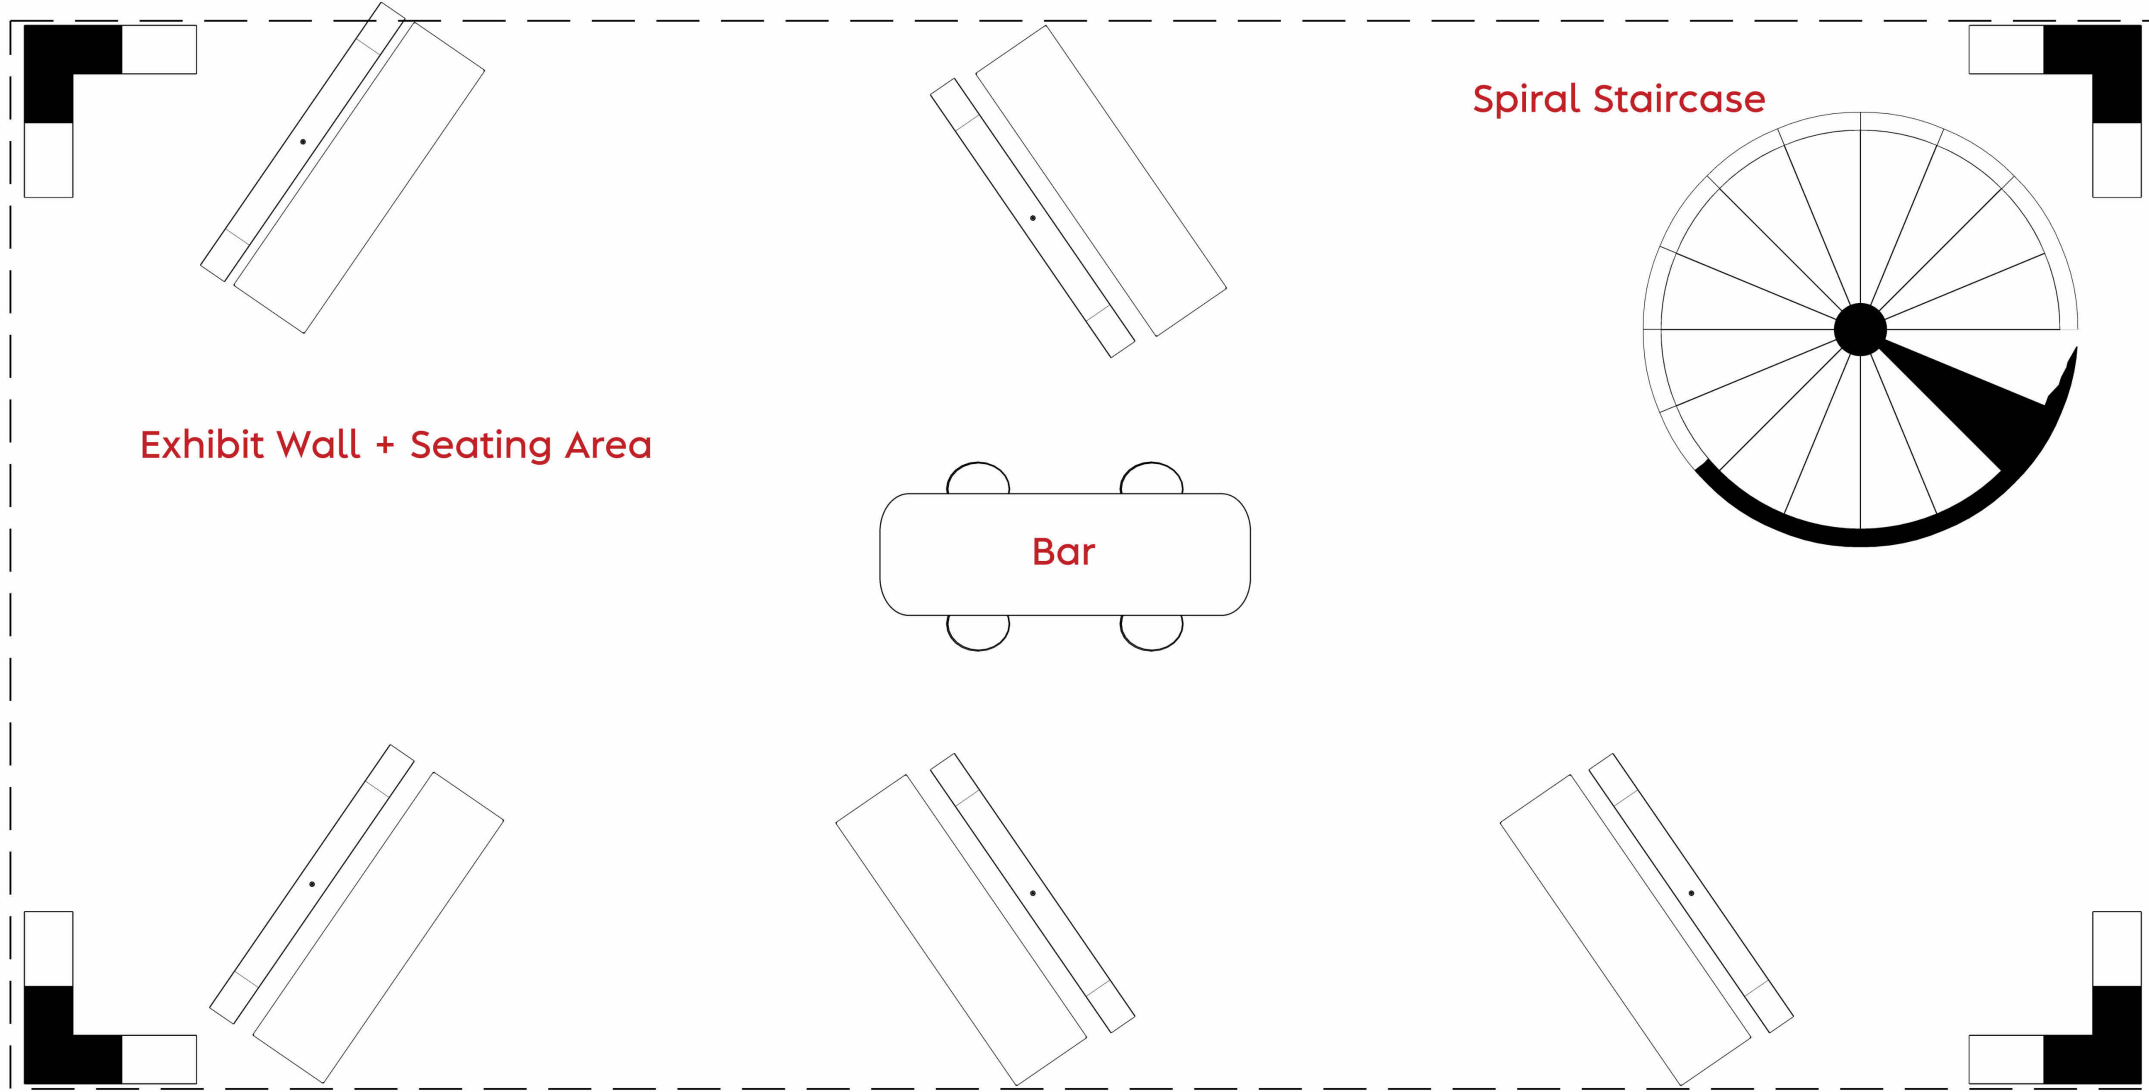

40'-0"

20'-0"

Exhibit Wall + Seating Area

Bar

Spiral Staircase

40'-0"

20'-0"

lounge seating

Spiral Staircase

Meeting Space