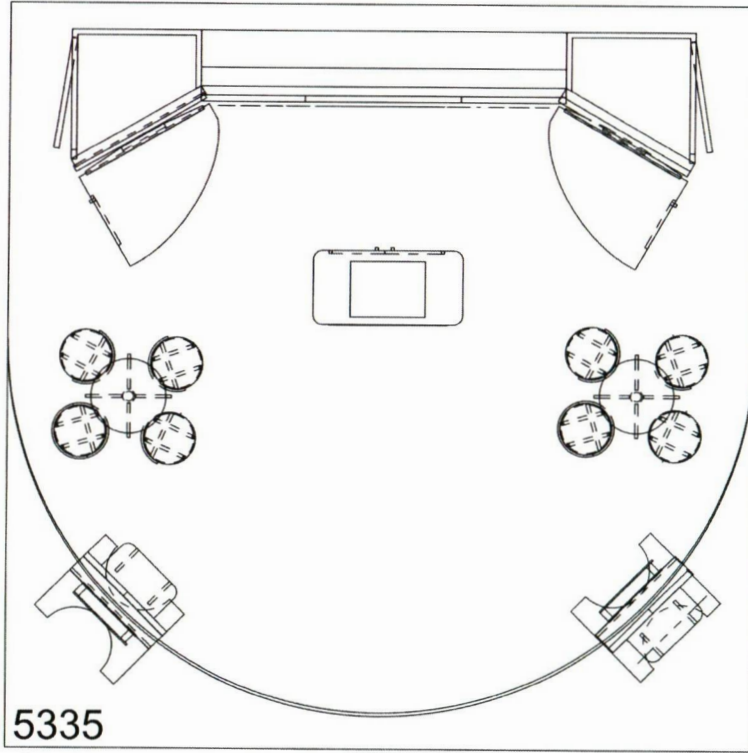

Shipping / Receiving

✓	BIN	CRATE #	WEIGHT	DIMENSIONS	CONTENTS	R
		5147	550	54 x 39 x 83	(2) Gray Cabinets	
		5152	540	66 x 38 x 61	(8) Black Bar Stools (2) Tables (2) TV's	
		5185	700	54 x 48 x 102	Walls Panels	
		5186	440	54 x 30 x 63	Cabinet Plexi Box	
		5190	380	42 x 38 x 94	Kiosk	
		5191	380	42 x 38 x 94	Kiosk	
		5193	800	56 x 48 x 91	Door Panels Bolt Box V-Block Panels Set Up Drawings Trash Can Vacuum Tape & Cords Cleaning supplies	
		Bag	100	120 x 12 12	Vinyl Flooring	
		Bag	40	120 x 12 12	Vinyl Flooring Padding	

Piece Count

Total Weight

9	3930
----------	-------------

✓	BIN	CRATE #	WEIGHT	DIMENSIONS	CONTENTS	R
		5094	900	54 x 48 x 104	Wall Panels (2) TV's V-Block Sign	
		5143	550	30 x 54 x 85	Curved Pedestal (2) Gray Wedge Cabinets Carpet Tape Cords, Tools, Cleaners Giveaways	
		Roll	40	125 x 12 x 12	Padding	
		Roll	80	125 x 12 x 12	Flooring	

Piece Count	Total Weight
4	1570

30"

150 lbs Hanging sign

14'-0"

5335

5235

5715

5329

5326

5227

1312

1213

1310

1209

1308

10x10 Electrical Map