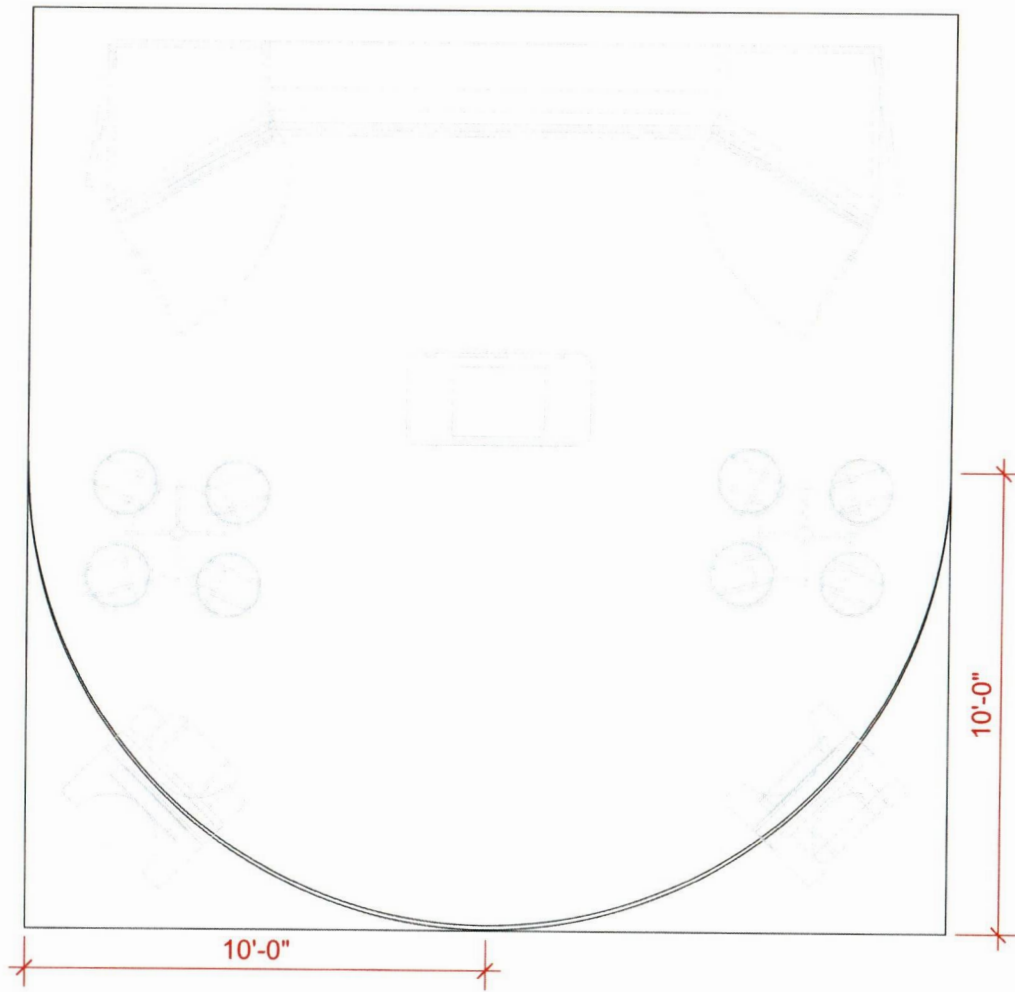

Shipping / Receiving

✓	BIN	CRATE #	WEIGHT	DIMENSIONS	CONTENTS	R
		5147	550	54 x 39 x 83	(2) Gray Cabinets	
		5152	540	66 x 38 x 61	(8) Black Bar Stools (2) Tables (2) TV's	
		5185	700	54 x 48 x 102	Walls Panels	
		5186	440	54 x 30 x 63	Cabinet Plexi Box	
		5190	380	42 x 38 x 94	Kiosk	
		5191	380	42 x 38 x 94	Kiosk	
		5193	800	56 x 48 x 91	Door Panels Bolt Box V-Block Panels Set Up Drawings Trash Can Vacuum Tape & Cords Cleaning supplies	
		Bag	100	120 x 12 12	Vinyl Flooring	
		Bag	40	120 x 12 12	Vinyl Flooring Padding	

Piece Count

Total Weight

9	3930
----------	-------------

✓	BIN	CRATE #	WEIGHT	DIMENSIONS	CONTENTS	R
		5094	900	54 x 48 x 104	Wall Panels (2) TV's V-Block Sign	
		5143	550	30 x 54 x 85	Curved Pedestal (2) Gray Wedge Cabinets Carpet Tape Cords, Tools, Cleaners Giveaways	
		Roll	40	125 x 12 x 12	Padding	
		Roll	80	125 x 12 x 12	Flooring	

Piece Count	Total Weight
4	1570

30"

150 lbs Hanging sign

14'-0"

5335

5235

5715

5329