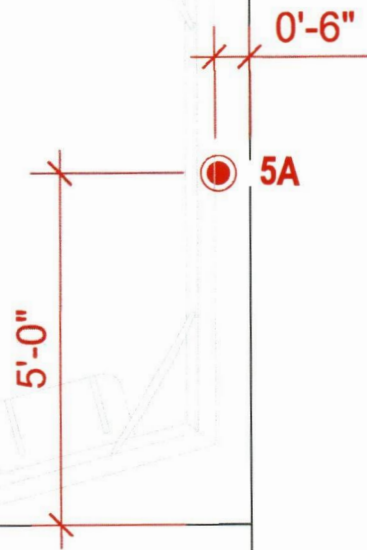

Shipping / Receiving

✓	BIN	CRATE #	WEIGHT	DIMENSIONS	CONTENTS	R
		5147	550	54 x 39 x 83	(2) Gray Cabinets	
		5152	540	66 x 38 x 61	(8) Black Bar Stools (2) Tables (2) TV's	
		5185	700	54 x 48 x 102	Walls Panels	
		5186	440	54 x 30 x 63	Cabinet Plexi Box	
		5190	380	42 x 38 x 94	Kiosk	
		5191	380	42 x 38 x 94	Kiosk	
		5193	800	56 x 48 x 91	Door Panels Bolt Box V-Block Panels Set Up Drawings Trash Can Vacuum Tape & Cords Cleaning supplies	
		Bag	100	120 x 12 12	Vinyl Flooring	
		Bag	40	120 x 12 12	Vinyl Flooring Padding	

Piece Count

Total Weight

9	3930
----------	-------------

✓	BIN	CRATE #	WEIGHT	DIMENSIONS	CONTENTS	R
		5094	900	54 x 48 x 104	Wall Panels (2) TV's V-Block Sign	
		5143	550	30 x 54 x 85	Curved Pedestal (2) Gray Wedge Cabinets Carpet Tape Cords, Tools, Cleaners Giveaways	
		Roll	40	125 x 12 x 12	Padding	
		Roll	80	125 x 12 x 12	Flooring	

Piece Count	Total Weight
4	1570

30"

150 lbs Hanging sign

14'-0"

5335

5235

5715

5329

5326

5227

1312

1213

1310

1209

1308

10x10 Electrical Map