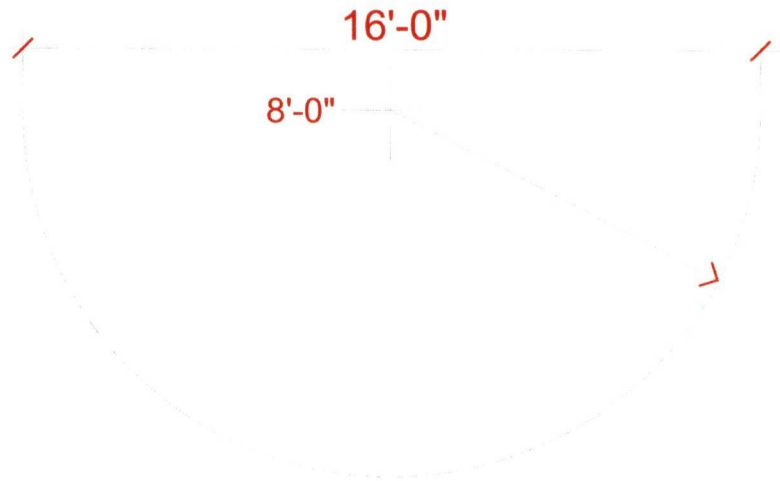

Shipping / Receiving

✓	BIN	CRATE #	WEIGHT	DIMENSIONS	CONTENTS	R
		5147	550	54 x 39 x 83	(2) Gray Cabinets	
		5152	540	66 x 38 x 61	(8) Black Bar Stools (2) Tables (2) TV's	
		5185	700	54 x 48 x 102	Walls Panels	
		5186	440	54 x 30 x 63	Cabinet Plexi Box	
		5190	380	42 x 38 x 94	Kiosk	
		5191	380	42 x 38 x 94	Kiosk	
		5193	800	56 x 48 x 91	Door Panels Bolt Box V-Block Panels Set Up Drawings Trash Can Vacuum Tape & Cords Cleaning supplies	
		Bag	100	120 x 12 12	Vinyl Flooring	
		Bag	40	120 x 12 12	Vinyl Flooring Padding	

Piece Count

Total Weight

9	3930
----------	-------------

✓	BIN	CRATE #	WEIGHT	DIMENSIONS	CONTENTS	R
		5094	900	54 x 48 x 104	Wall Panels (2) TV's V-Block Sign	
		5143	550	30 x 54 x 85	Curved Pedestal (2) Gray Wedge Cabinets Carpet Tape Cords, Tools, Cleaners Giveaways	
		Roll	40	125 x 12 x 12	Padding	
		Roll	80	125 x 12 x 12	Flooring	

Piece Count	Total Weight
4	1570

30"

150 lbs Hanging sign

14'-0"

5335

5235

5715

5329