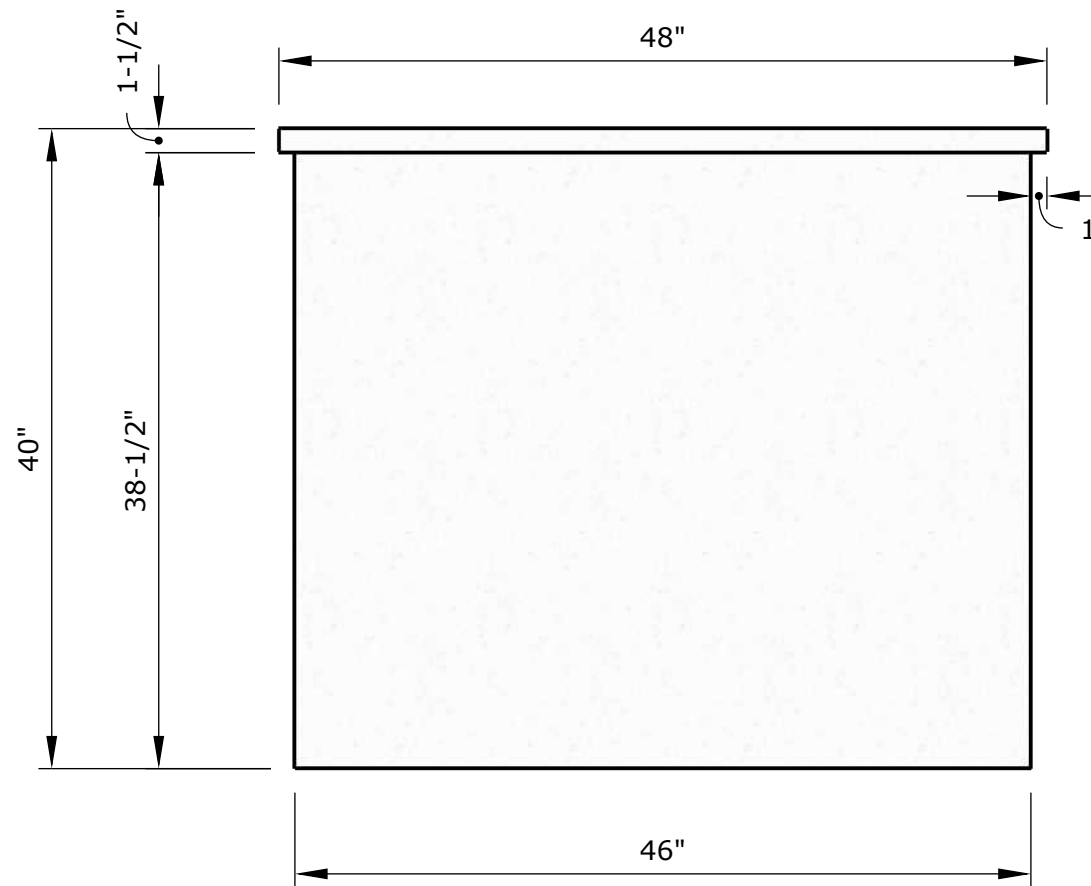

ISO VIEW

A	001	scale: 3/8"=1'
---	-----	----------------

BACK WALL

A	001	scale: 1/2"=1'
---	-----	----------------

SHELF LAYOUT

A	001	scale: 1/2"=1'
---	-----	----------------

FRONT COUNTER

A	001	scale: 1"=1'
---	-----	--------------

SHELF

A	001
---	-----

*scale: various*

4X

FLOORING

A	001	<i>scale: 1 1/2"=1'</i>
---	-----	-------------------------