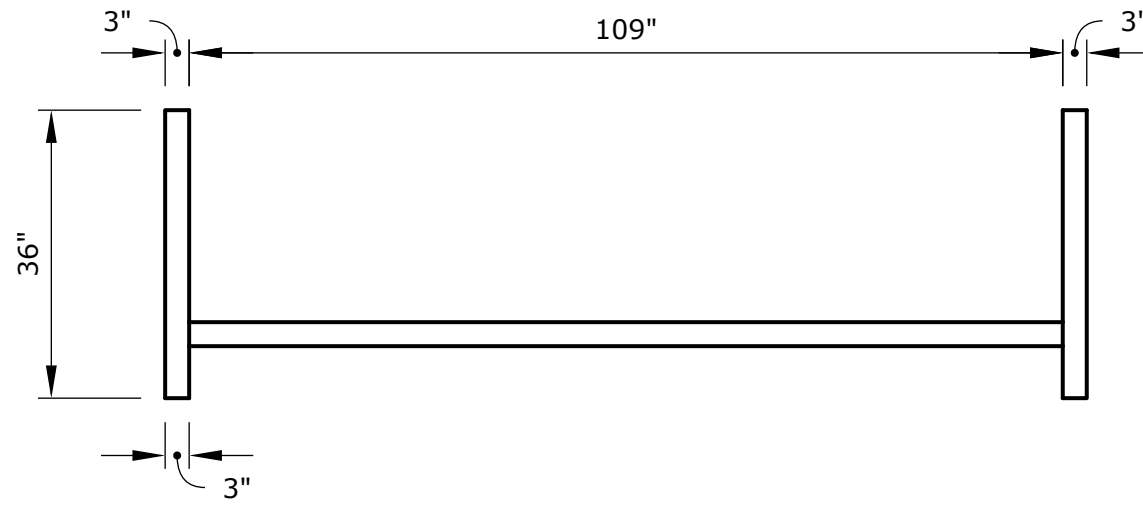

ISO VIEW

A	001	scale: 3/8"=1'
---	-----	----------------

BACK WALL

A	001	scale: 1/2"=1'
---	-----	----------------

SHELF LAYOUT

A	001	scale: 1/2"=1'
---	-----	----------------

FRONT COUNTER

A	001	scale: 1"=1'
---	-----	--------------

SHELF

A	001
---	-----

*scale: various*

4X

FLOORING

A	001	<i>scale: 1 1/2"=1'</i>
---	-----	-------------------------