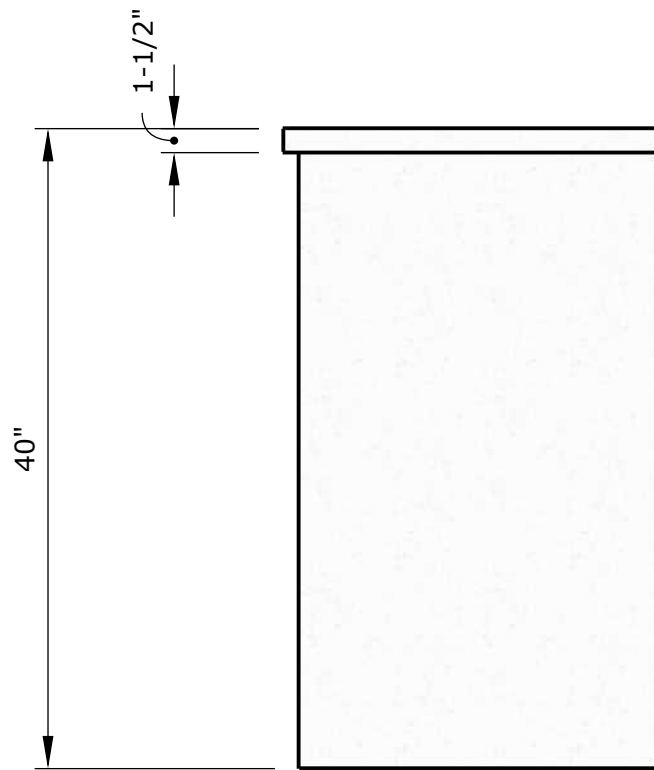

ISO VIEW

A	001	scale: 3/8"=1'
---	-----	----------------

BACK WALL

A	001	scale: 1/2"=1'
---	-----	----------------

SHELF LAYOUT

A	001	scale: 1/2"=1'
---	-----	----------------

FRONT COUNTER

A	001	scale: 1"=1'
---	-----	--------------

SHELF

A	001
---	-----

*scale: various*

4X

FLOORING

A	001	<i>scale: 1 1/2"=1'</i>
---	-----	-------------------------