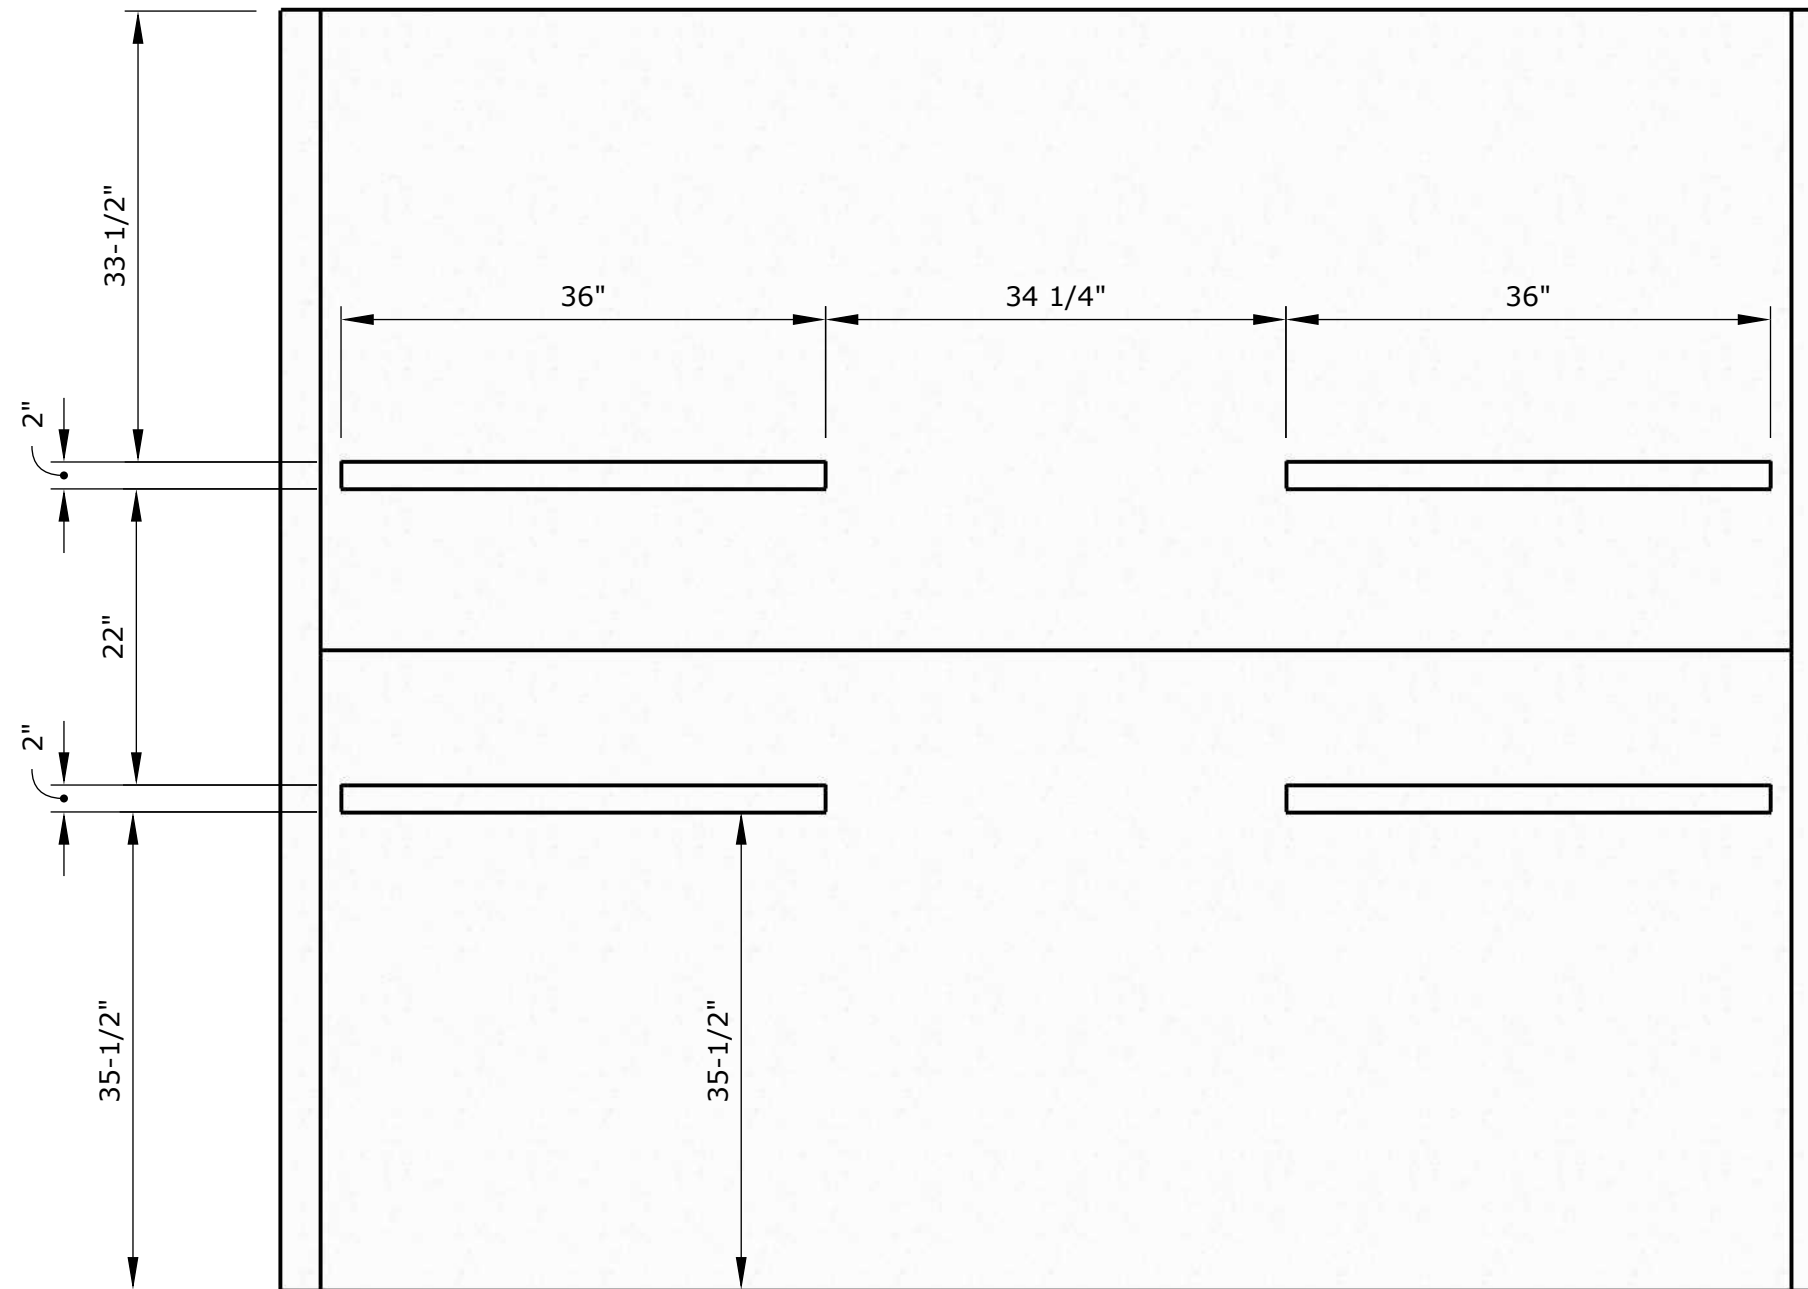

ISO VIEW

A	001	scale: 3/8"=1'
---	-----	----------------

BACK WALL

A	001	scale: 1/2"=1'
---	-----	----------------

SHELF LAYOUT

A	001	scale: 1/2"=1'
---	-----	----------------

FRONT COUNTER

A	001	scale: 1"=1'
---	-----	--------------

SHELF

A	001
---	-----

*scale: various*

4X

FLOORING

A	001	<i>scale: 1 1/2"=1'</i>
---	-----	-------------------------