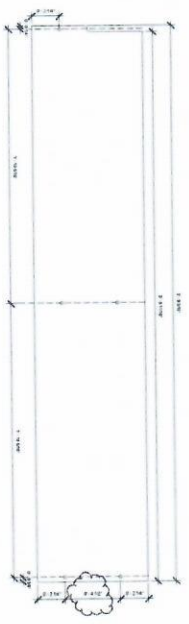

2 OVERALL CONCEPT

1 CONCEPTUAL EXPLOURATION

⑥ SHARP  
⑥ SHARP

⑦ SHARP  
⑦ SHARP

⑧ SHARP

⑦ SHARP  
⑦ SHARP

⑧ SHARP

⑨ CORNER  
⑨ CORNER

① CORNER

28 TYPICAL SHELVES

8 SHELVES ADJACENT TO LONG CORNERS

4 LONG CORNERS

6 SHORT CORNERS

22 LED LIGHT FIXTURES

45 ALUMINUM Z

1) LEFT  
SURFACE

Level 1  
0.00

3) BACK  
SURFACE

Level 1  
0.00

2) RIGHT  
SURFACE

Level 1  
0.00

1) Level 1  
SURFACE