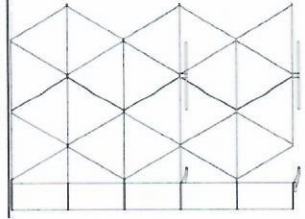

2 OVERALL CONCEPT

1 CONCEPTUAL EXPLOURATION

⑥ SHARP  
⑥ SHARP

⑦ SHARP  
⑦ SHARP

⑧ SHARP

⑦ SHARP  
⑦ SHARP

⑧ SHARP

⑨ CORNER  
⑨ CORNER

① CORNER

28 TYPICAL SHELVES

8 SHELVES ADJACENT TO LONG CORNERS

4 LONG CORNERS

6 SHORT CORNERS

22 LED LIGHT FIXTURES

45 ALUMINUM Z

1) LEFT  
SURFACE

Level 1  
0.00

3) BACK  
SURFACE

Level 1  
0.00

2) RIGHT  
SURFACE

Level 1  
0.00

1) Level 1  
SURFACE