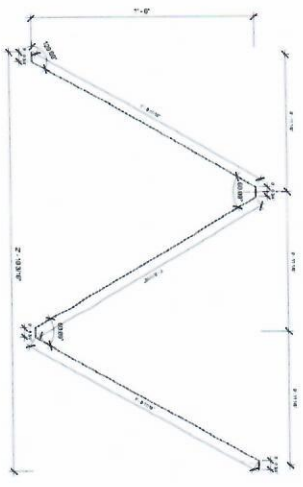

2 OVERALL CONCEPT

1 CONCEPTUAL EXPLOURATION

⑥ SHARP  
⑥ SHARP

⑦ SHARP  
⑦ SHARP

⑧ SHARP

⑦ SHARP  
⑦ SHARP

⑧ SHARP

⑨ CORNER  
⑨ CORNER

① CORNER

28 TYPICAL SHELVES

8 SHELVES ADJACENT TO LONG CORNERS

4 LONG CORNERS

6 SHORT CORNERS

22 LED LIGHT FIXTURES

45 ALUMINUM Z

1) LEFT  
SURFACE

Level 1  
0.00

3) BACK  
SURFACE

Level 1  
0.00

2) RIGHT  
SURFACE

Level 1  
0.00

1) Level 1  
SURFACE