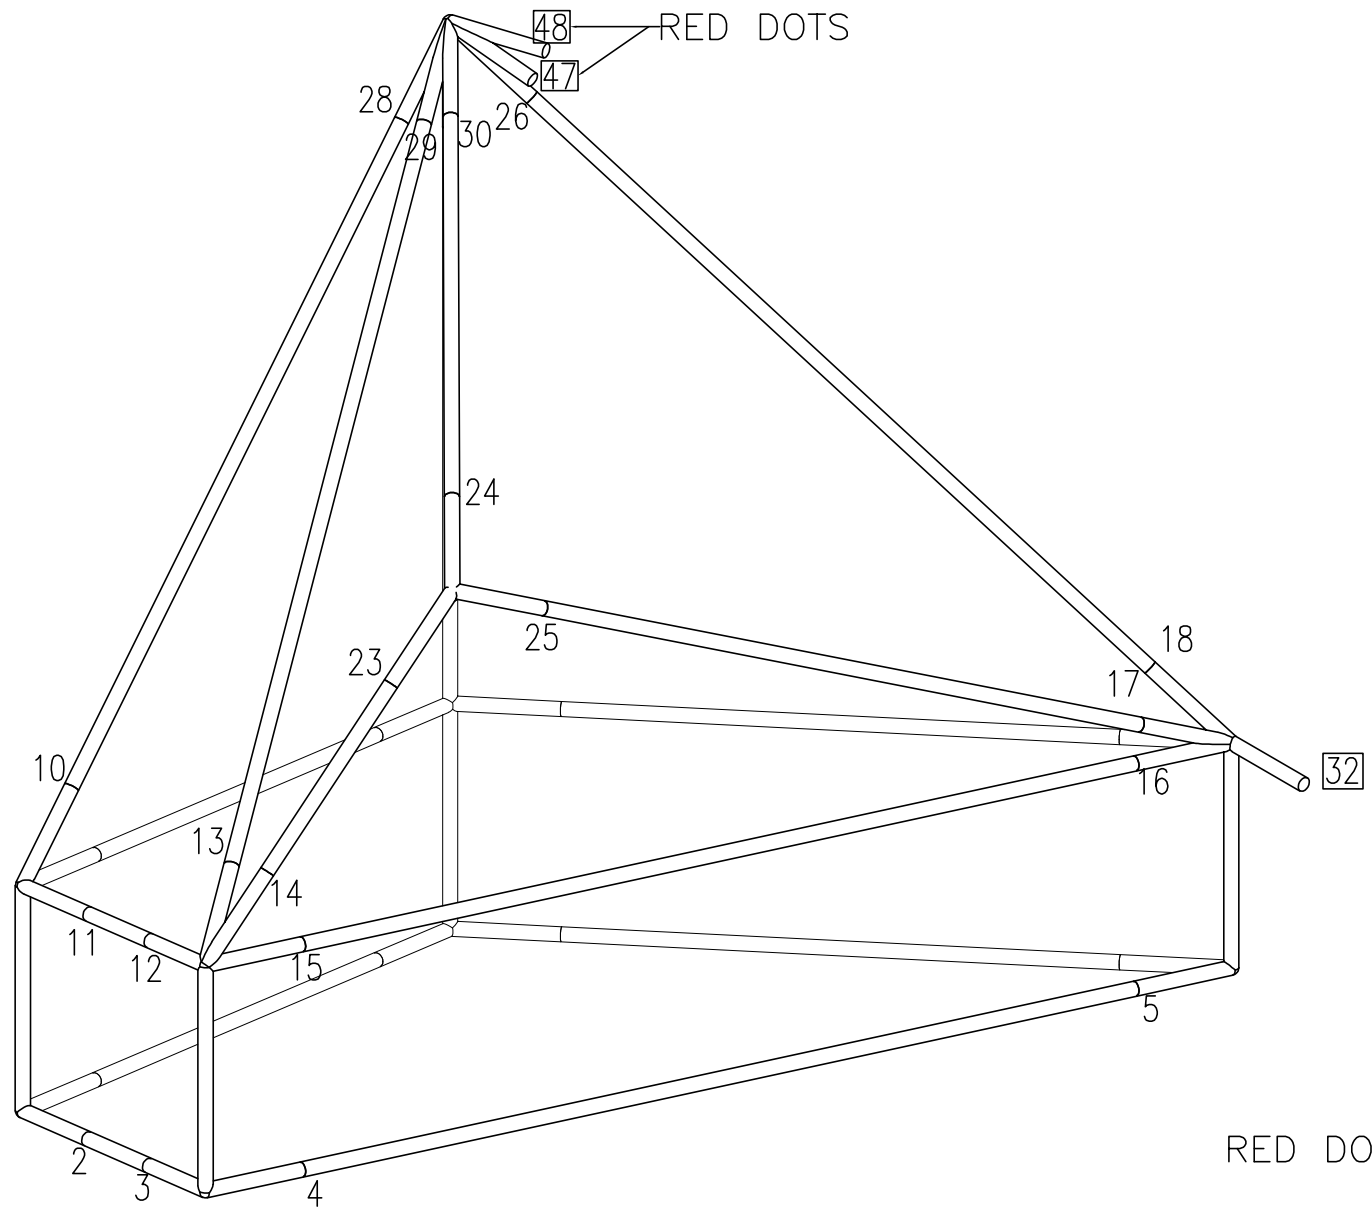

ISO VIEW
SCALE: NONE

PLAN VIEW
SCALE: 1/8"=1'-0"

SIDE VIEW
SCALE: 1/8"=1'-0"

FRONT VIEW
SCALE: 1/8"=1'-0"

--	--	--	--

ISO VIEW
SCALE: NONE

ISO VIEW
SCALE: NONE

SIDE VIEW
SCALE: 1/8"=1'-0"

BOOTH #1511

30'-0"

BOOTH #1405

BOOTH #1705

BOOTH #1401

BOOTH #1701

TOP VIEW
SCALE: 3/16=1"-0"

ELECTRICAL PLAN
(4) 10 WATTS
(2) 20 WATTS

TOP VIEW
SCALE: 3/16=1"-0"

ENTRANCE

FRONT VIEW
SCALE: 3/16=1"-0"

ALIKE NUMBERS CONNECT
 1 CONNECTS TO 1, 2 TO 2,3 TO 3,...N TO N

BLACK DOTS

ALIKE NUMBERS CONNECT
 1 CONNECTS TO 1, 2 TO 2,3 TO 3,...N TO N

BLACK DOTS

ALIKE NUMBERS CONNECT
 1 CONNECTS TO 1, 2 TO 2, 3 TO 3, ... N TO N
 RED DOTS

ALIKE NUMBERS CONNECT
 1 CONNECTS TO 1, 2 TO 2, 3 TO 3,...N TO N

RED DOTS

ALIKE NUMBERS CONNECT
 1 CONNECTS TO 1, 2 TO 2, 3 TO 3,...N TO N
 WHITE DOTS