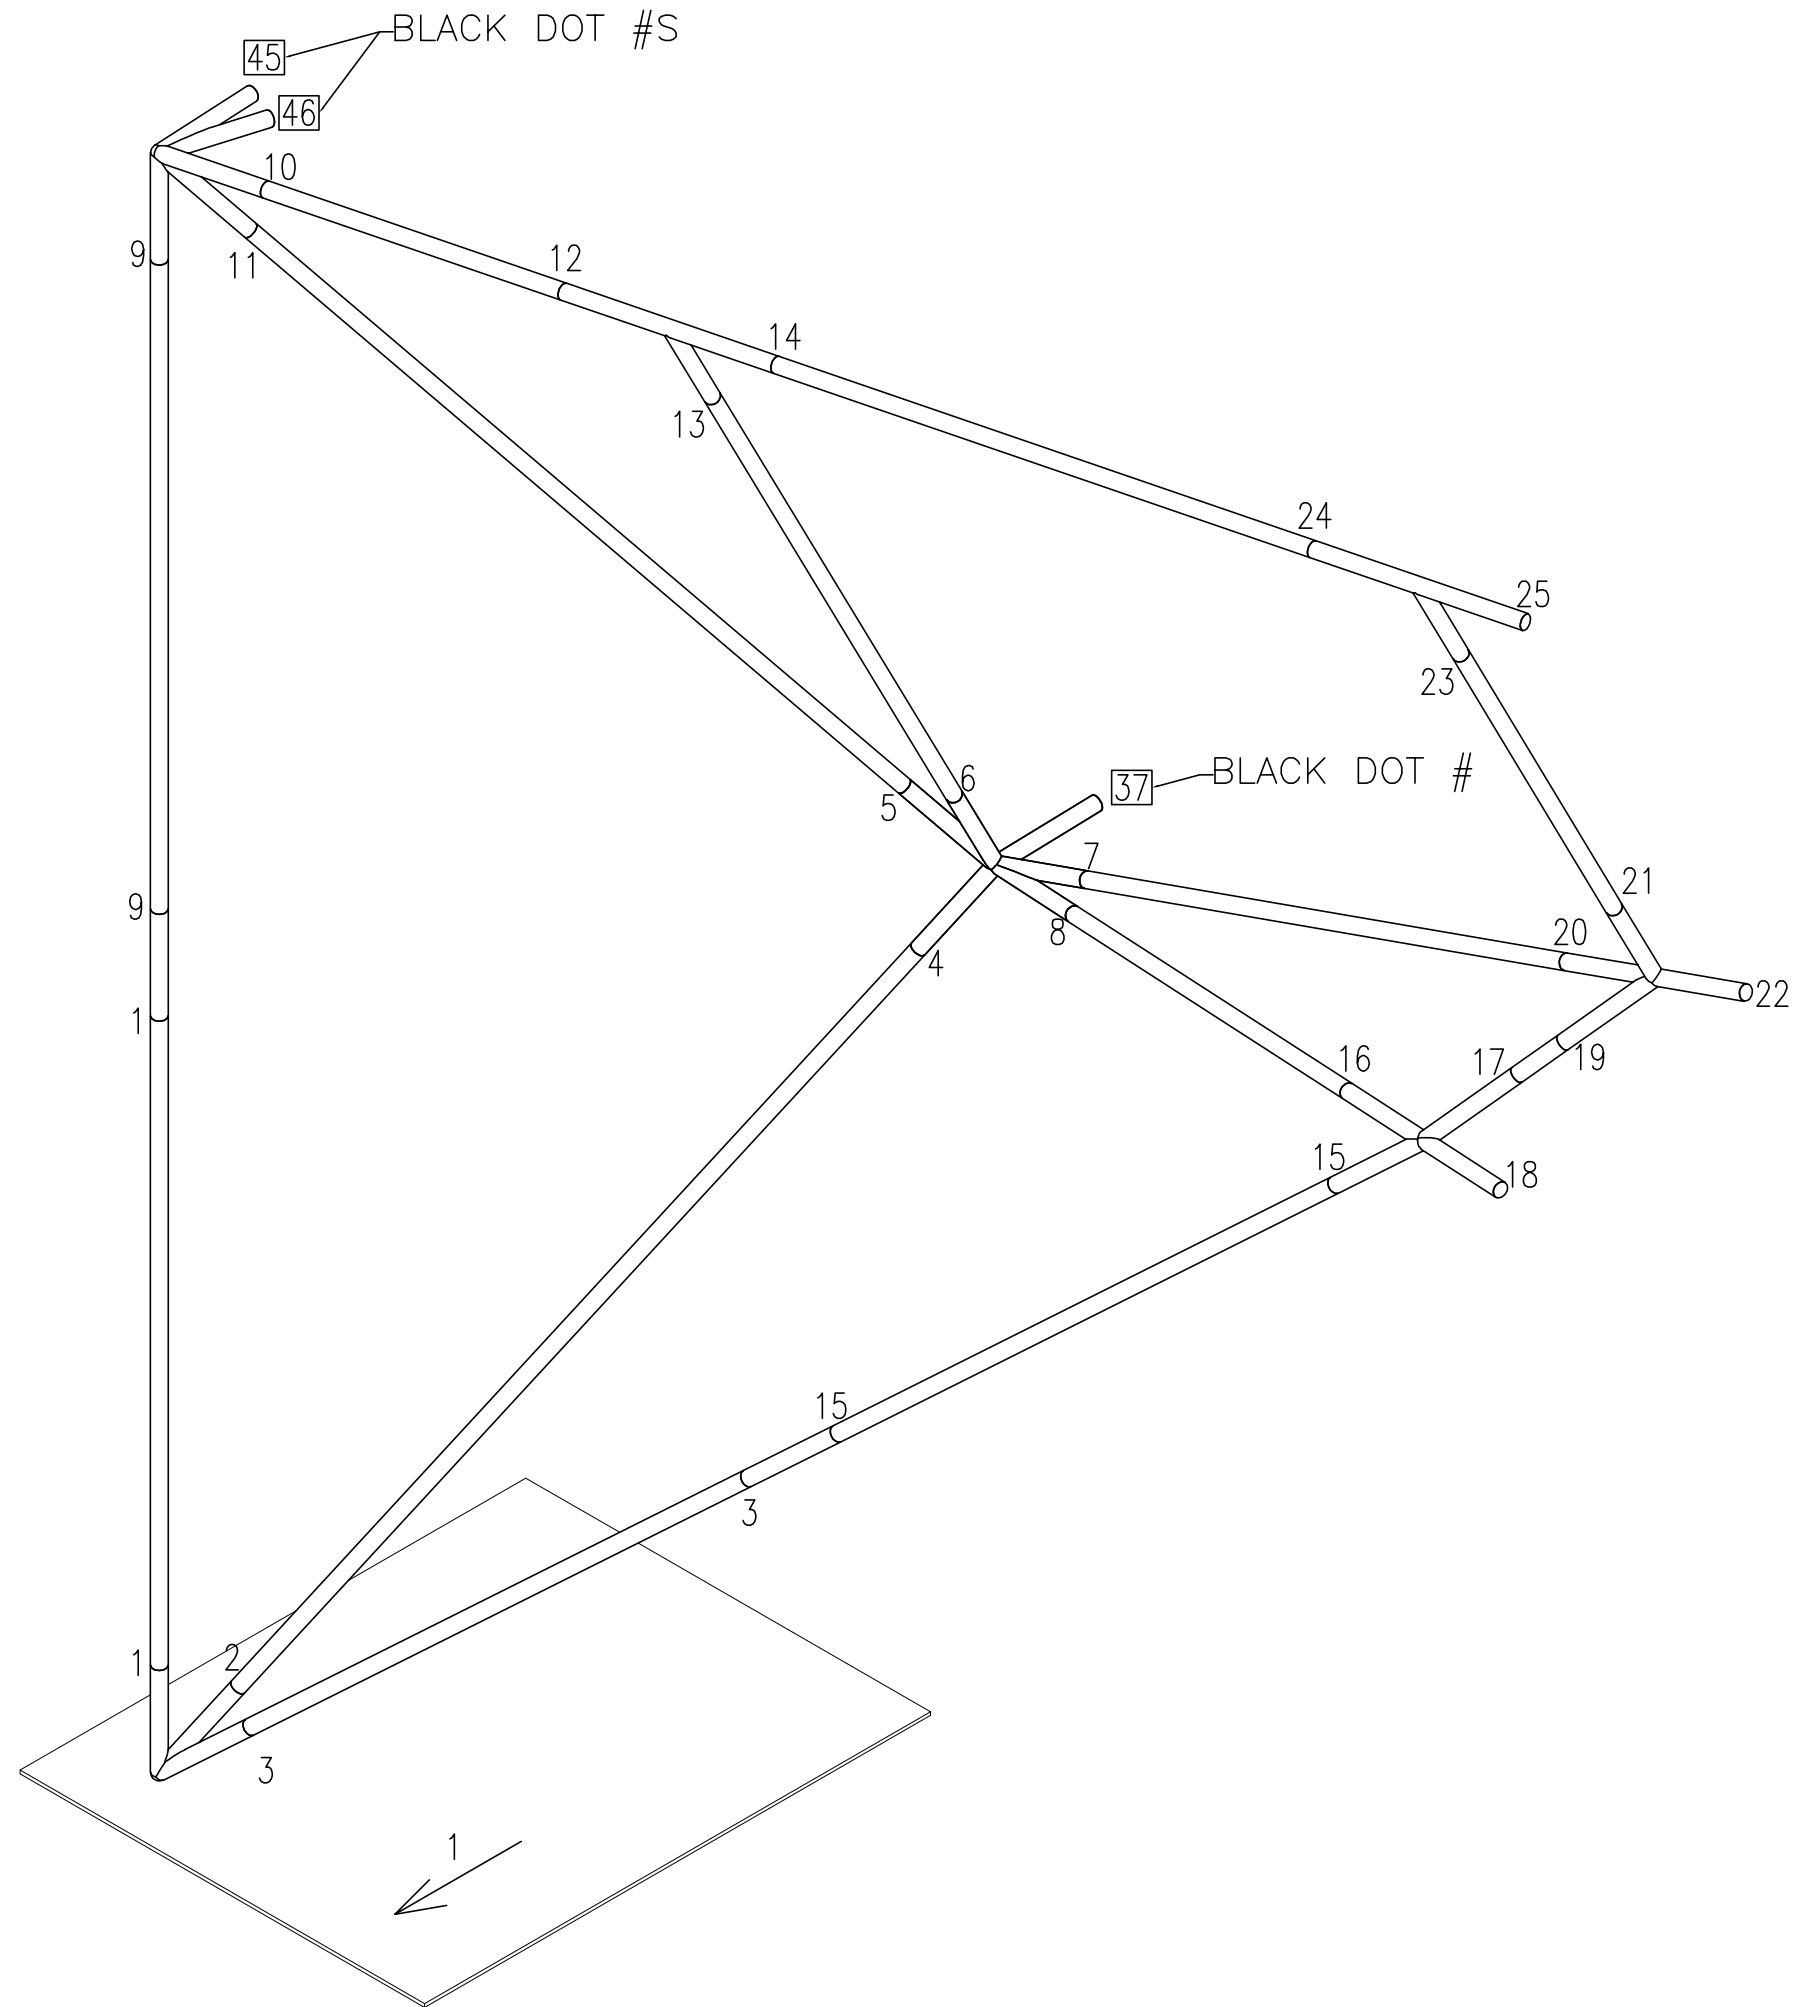

ISO VIEW
SCALE: NONE

PLAN VIEW
SCALE: 1/8"=1'-0"

SIDE VIEW
SCALE: 1/8"=1'-0"

FRONT VIEW
SCALE: 1/8"=1'-0"

--	--	--	--

ISO VIEW
SCALE: NONE

ISO VIEW
SCALE: NONE

SIDE VIEW
SCALE: 1/8"=1'-0"

BOOTH #1511

30'-0"

BOOTH #1405

BOOTH #1705

BOOTH #1401

BOOTH #1701

TOP VIEW
SCALE: 3/16=1"-0"

ELECTRICAL PLAN
(4) 10 WATTS
(2) 20 WATTS

TOP VIEW
SCALE: 3/16=1"-0"

ENTRANCE

FRONT VIEW
SCALE: 3/16=1"-0"

ALIKE NUMBERS CONNECT
 1 CONNECTS TO 1, 2 TO 2,3 TO 3,...N TO N

BLACK DOTS

ALIKE NUMBERS CONNECT
 1 CONNECTS TO 1, 2 TO 2,3 TO 3,...N TO N

BLACK DOTS

ALIKE NUMBERS CONNECT
 1 CONNECTS TO 1, 2 TO 2, 3 TO 3, ... N TO N
 RED DOTS

ALIKE NUMBERS CONNECT
 1 CONNECTS TO 1, 2 TO 2, 3 TO 3,...N TO N

RED DOTS

ALIKE NUMBERS CONNECT
 1 CONNECTS TO 1, 2 TO 2, 3 TO 3,...N TO N
 WHITE DOTS