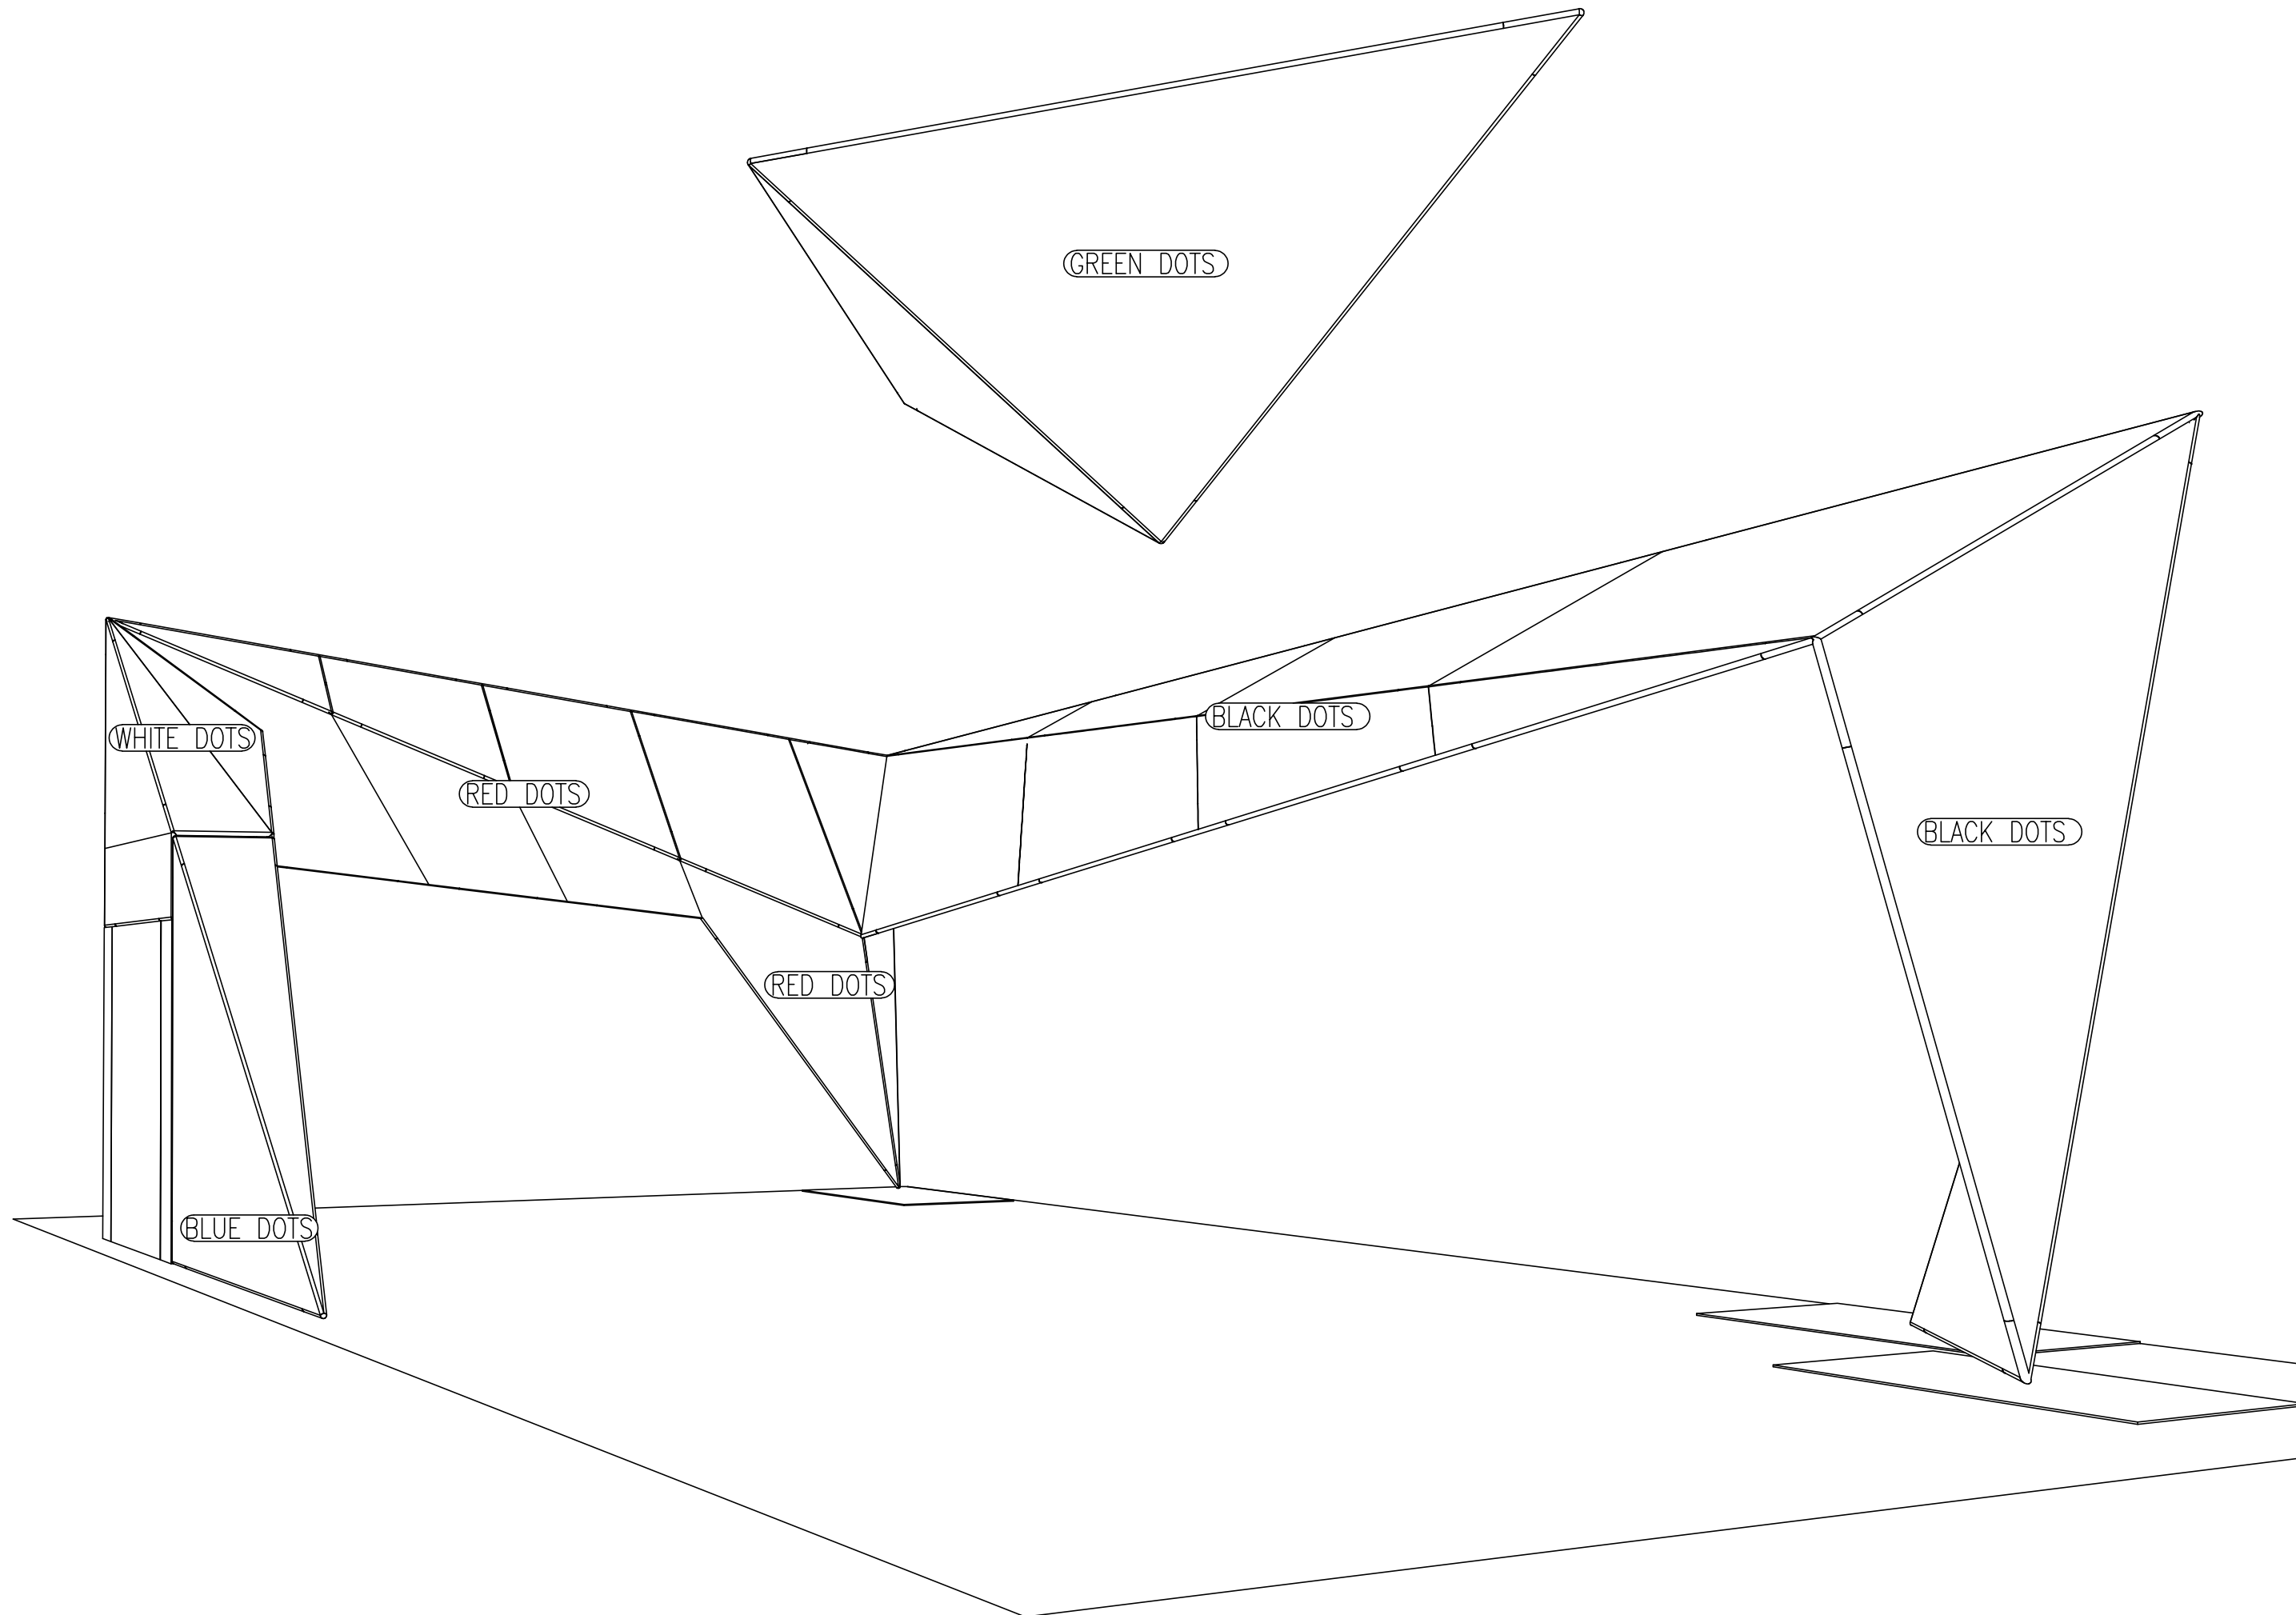

ISO VIEW
SCALE: NONE

PLAN VIEW
SCALE: 1/8"=1'-0"

SIDE VIEW
SCALE: 1/8"=1'-0"

FRONT VIEW
SCALE: 1/8"=1'-0"

--	--	--	--

ISO VIEW
SCALE: NONE

ISO VIEW
SCALE: NONE

SIDE VIEW
SCALE: 1/8"=1'-0"

BOOTH #1511

30'-0"

BOOTH #1405

BOOTH #1705

BOOTH #1401

BOOTH #1701

TOP VIEW
SCALE: 3/16=1"-0"

ELECTRICAL PLAN
(4) 10 WATTS
(2) 20 WATTS

TOP VIEW
SCALE: 3/16=1"-0"

ENTRANCE

FRONT VIEW
SCALE: 3/16=1"-0"

ALIKE NUMBERS CONNECT
 1 CONNECTS TO 1, 2 TO 2,3 TO 3,...N TO N

BLACK DOTS

ALIKE NUMBERS CONNECT
 1 CONNECTS TO 1, 2 TO 2,3 TO 3,...N TO N

BLACK DOTS

ALIKE NUMBERS CONNECT
 1 CONNECTS TO 1, 2 TO 2, 3 TO 3, ... N TO N
 RED DOTS

ALIKE NUMBERS CONNECT
 1 CONNECTS TO 1, 2 TO 2, 3 TO 3,...N TO N

RED DOTS

ALIKE NUMBERS CONNECT
 1 CONNECTS TO 1, 2 TO 2, 3 TO 3,...N TO N
 WHITE DOTS