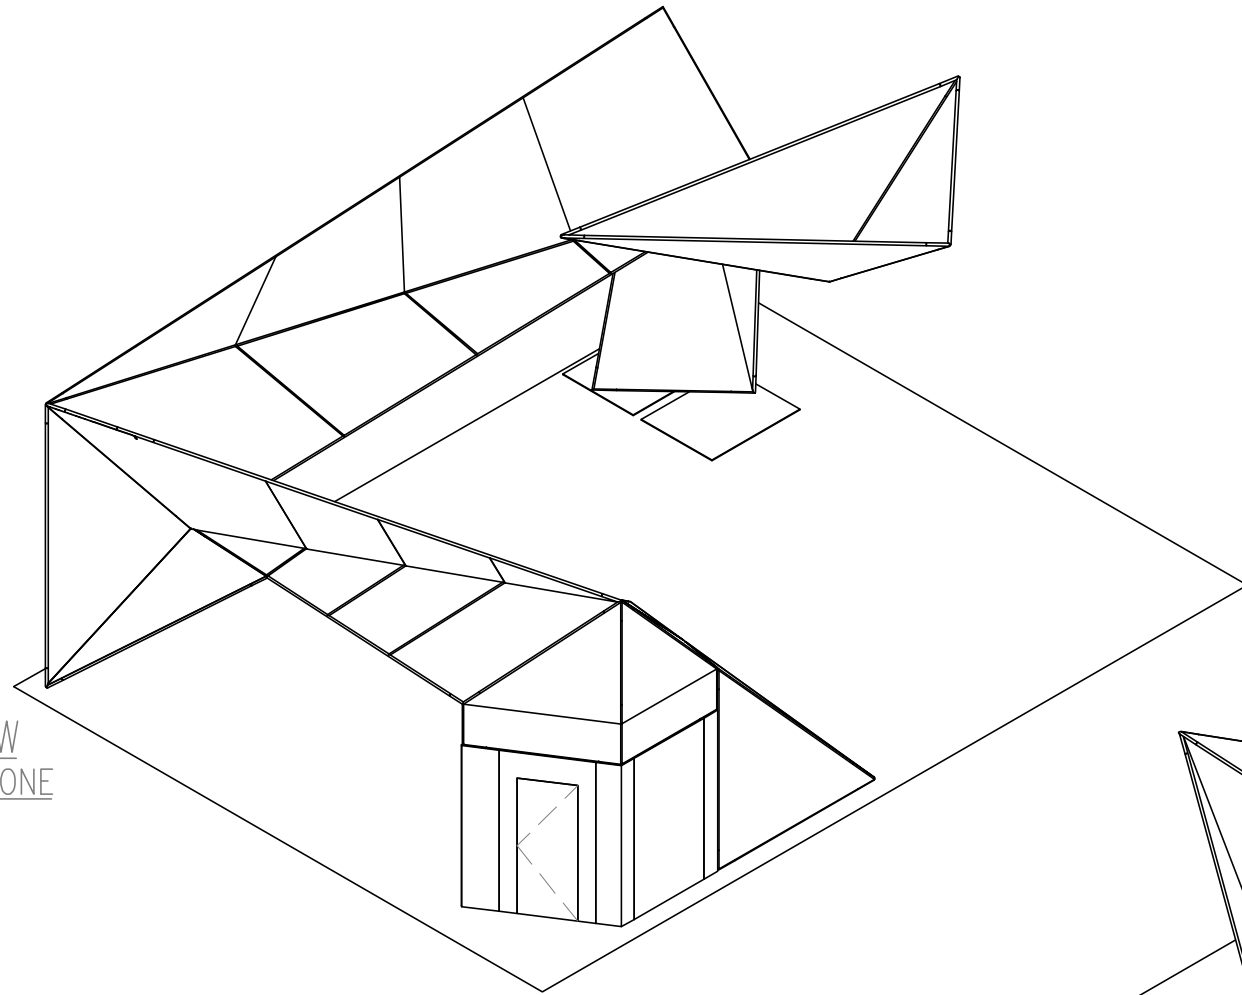

ISO VIEW
SCALE: NONE

PLAN VIEW
SCALE: 1/8"=1'-0"

SIDE VIEW
SCALE: 1/8"=1'-0"

FRONT VIEW
SCALE: 1/8"=1'-0"

--	--	--	--

ISO VIEW
SCALE: NONE

ISO VIEW
SCALE: NONE

SIDE VIEW
SCALE: 1/8"=1'-0"

BOOTH #1511

30'-0"

BOOTH #1405

BOOTH #1705

BOOTH #1401

BOOTH #1701

TOP VIEW
SCALE: 3/16=1"-0"

ELECTRICAL PLAN
(4) 10 WATTS
(2) 20 WATTS

TOP VIEW
SCALE: 3/16=1"-0"

ENTRANCE

FRONT VIEW
SCALE: 3/16=1"-0"

ALIKE NUMBERS CONNECT
 1 CONNECTS TO 1, 2 TO 2,3 TO 3,...N TO N

BLACK DOTS

ALIKE NUMBERS CONNECT
 1 CONNECTS TO 1, 2 TO 2,3 TO 3,...N TO N

BLACK DOTS