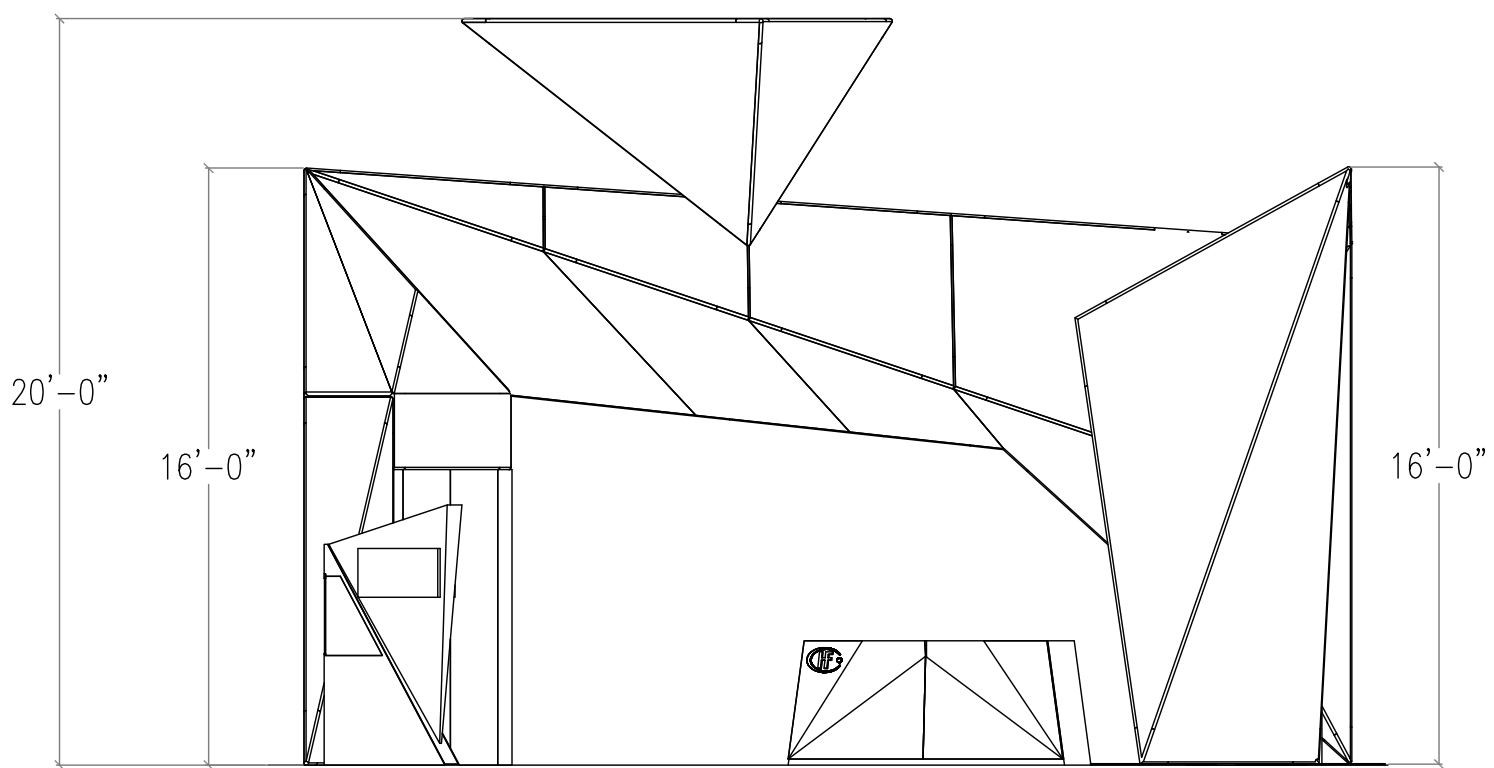

ISO VIEW
SCALE: NONE

PLAN VIEW
SCALE: 1/8"=1'-0"

SIDE VIEW
SCALE: 1/8"=1'-0"

FRONT VIEW
SCALE: 1/8"=1'-0"

--	--	--	--

ISO VIEW
SCALE: NONE

ISO VIEW
SCALE: NONE

SIDE VIEW
SCALE: 1/8"=1'-0"

BOOTH #1511

30'-0"

BOOTH #1405

BOOTH #1705

BOOTH #1401

BOOTH #1701

TOP VIEW
SCALE: 3/16=1"-0"

ELECTRICAL PLAN
(4) 10 WATTS
(2) 20 WATTS

TOP VIEW
SCALE: 3/16=1"-0"

ENTRANCE

FRONT VIEW
SCALE: 3/16=1"-0"

ALIKE NUMBERS CONNECT
 1 CONNECTS TO 1, 2 TO 2,3 TO 3,...N TO N

BLACK DOTS

ALIKE NUMBERS CONNECT
 1 CONNECTS TO 1, 2 TO 2,3 TO 3,...N TO N

BLACK DOTS