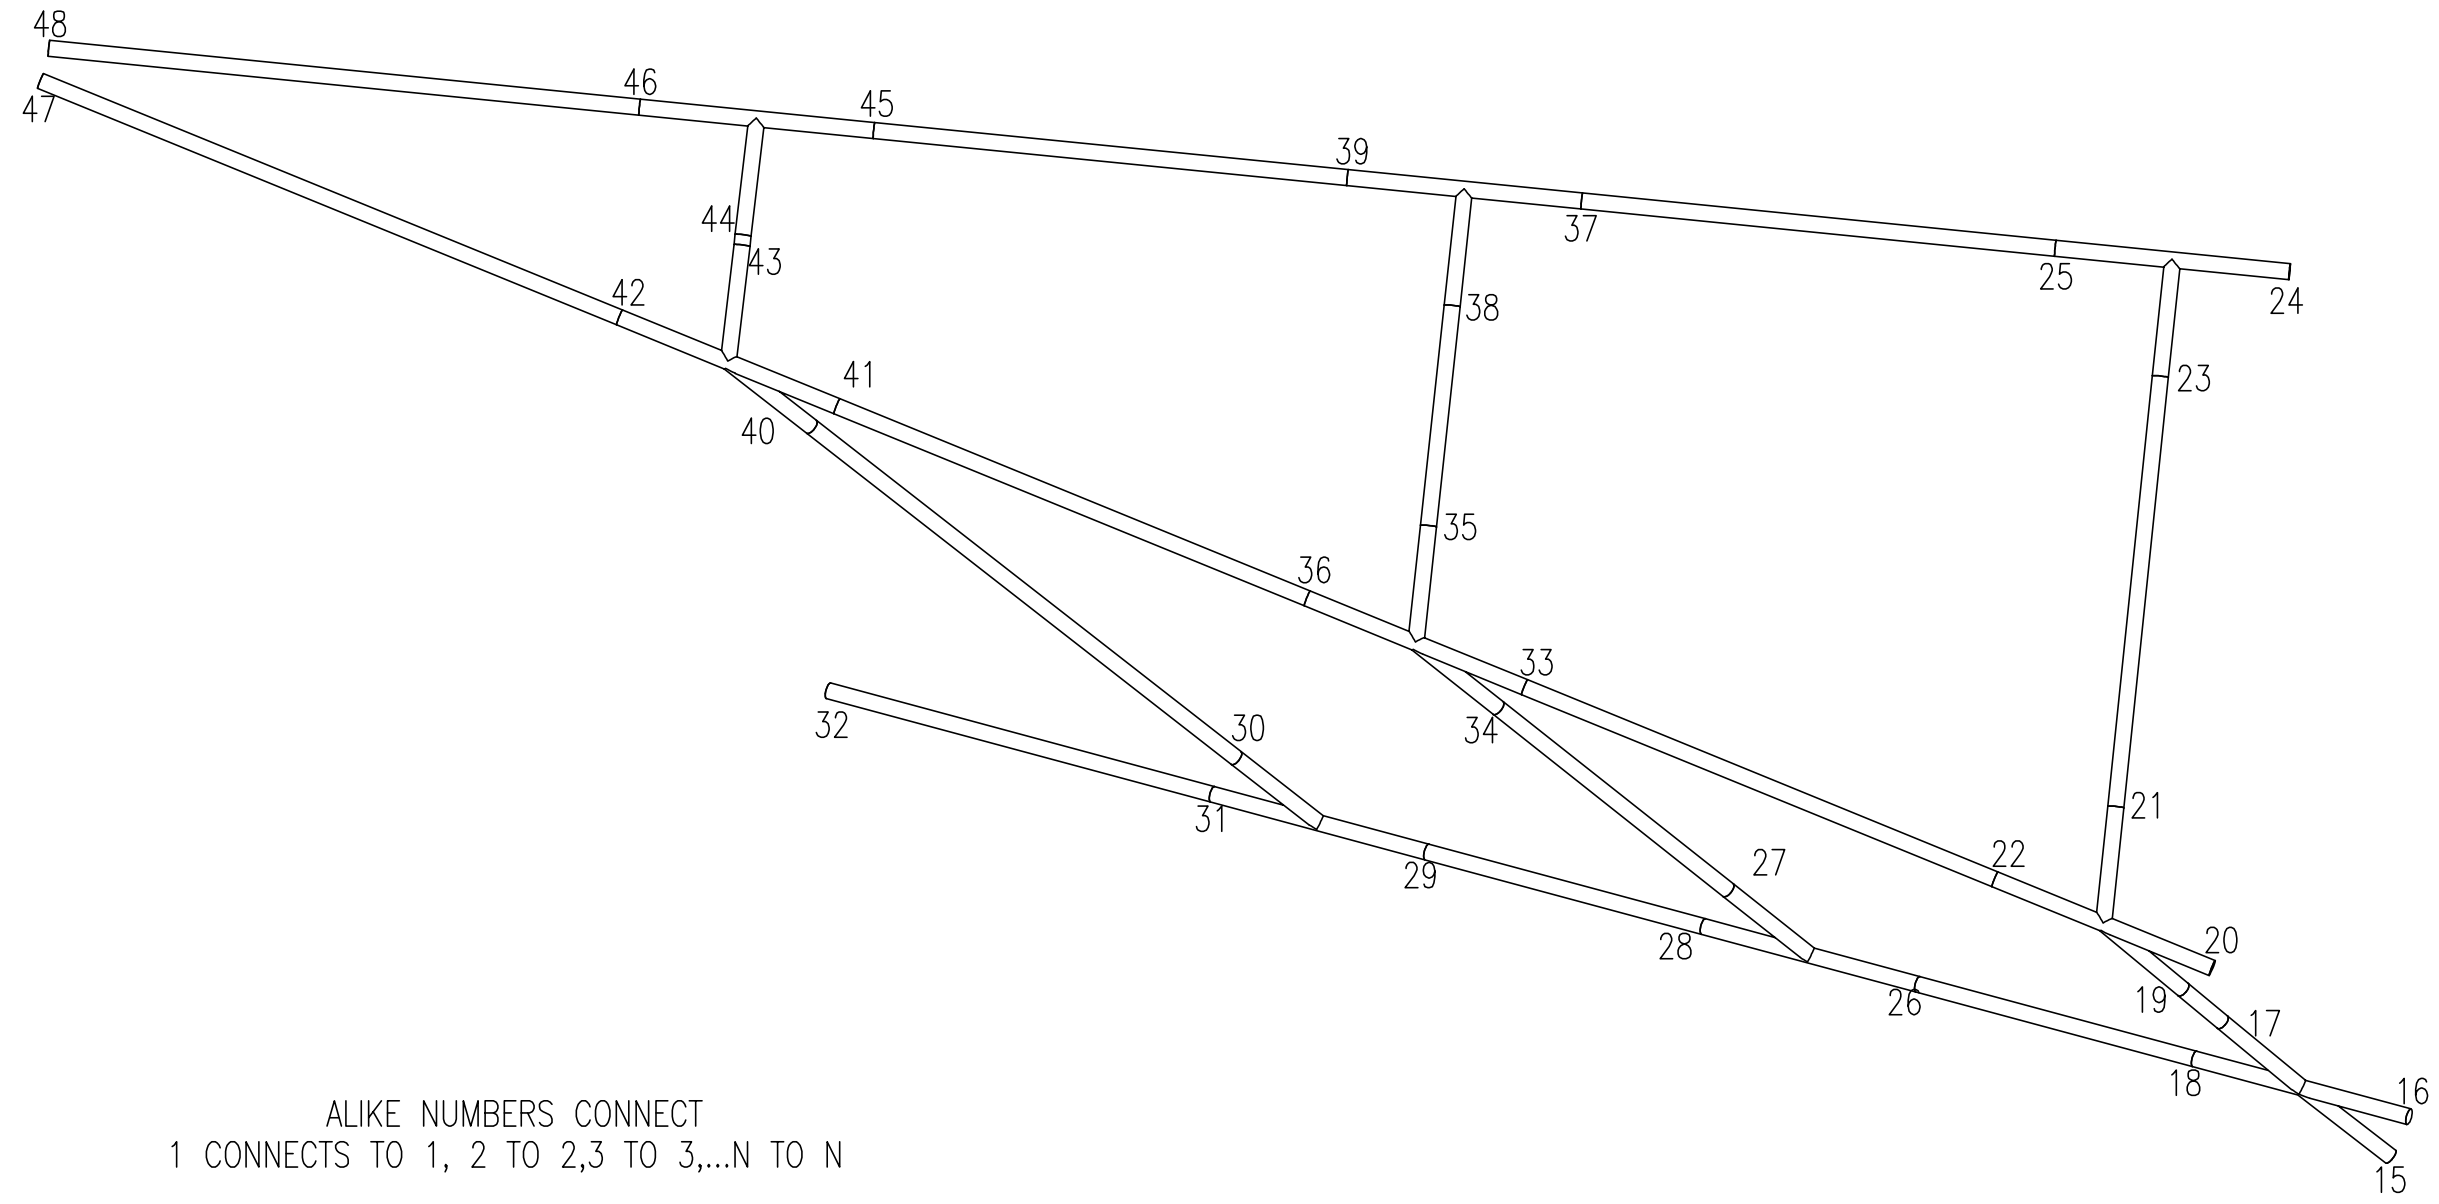

ISO VIEW
SCALE: NONE

PLAN VIEW
SCALE: 1/8"=1'-0"

SIDE VIEW
SCALE: 1/8"=1'-0"

FRONT VIEW
SCALE: 1/8"=1'-0"

--	--	--	--

ISO VIEW
SCALE: NONE

ISO VIEW
SCALE: NONE

SIDE VIEW
SCALE: 1/8"=1'-0"

BOOTH #1511

30'-0"

BOOTH #1405

BOOTH #1705

BOOTH #1401

BOOTH #1701

TOP VIEW
SCALE: 3/16=1"-0"

ELECTRICAL PLAN
(4) 10 WATTS
(2) 20 WATTS

TOP VIEW
SCALE: 3/16=1"-0"

ENTRANCE

FRONT VIEW
SCALE: 3/16=1"-0"

ALIKE NUMBERS CONNECT
 1 CONNECTS TO 1, 2 TO 2,3 TO 3,...N TO N

BLACK DOTS

ALIKE NUMBERS CONNECT
 1 CONNECTS TO 1, 2 TO 2,3 TO 3,...N TO N

BLACK DOTS

ALIKE NUMBERS CONNECT
 1 CONNECTS TO 1, 2 TO 2, 3 TO 3, ... N TO N
 RED DOTS

ALIKE NUMBERS CONNECT
 1 CONNECTS TO 1, 2 TO 2, 3 TO 3,...N TO N

RED DOTS

ALIKE NUMBERS CONNECT
 1 CONNECTS TO 1, 2 TO 2, 3 TO 3,...N TO N
 WHITE DOTS