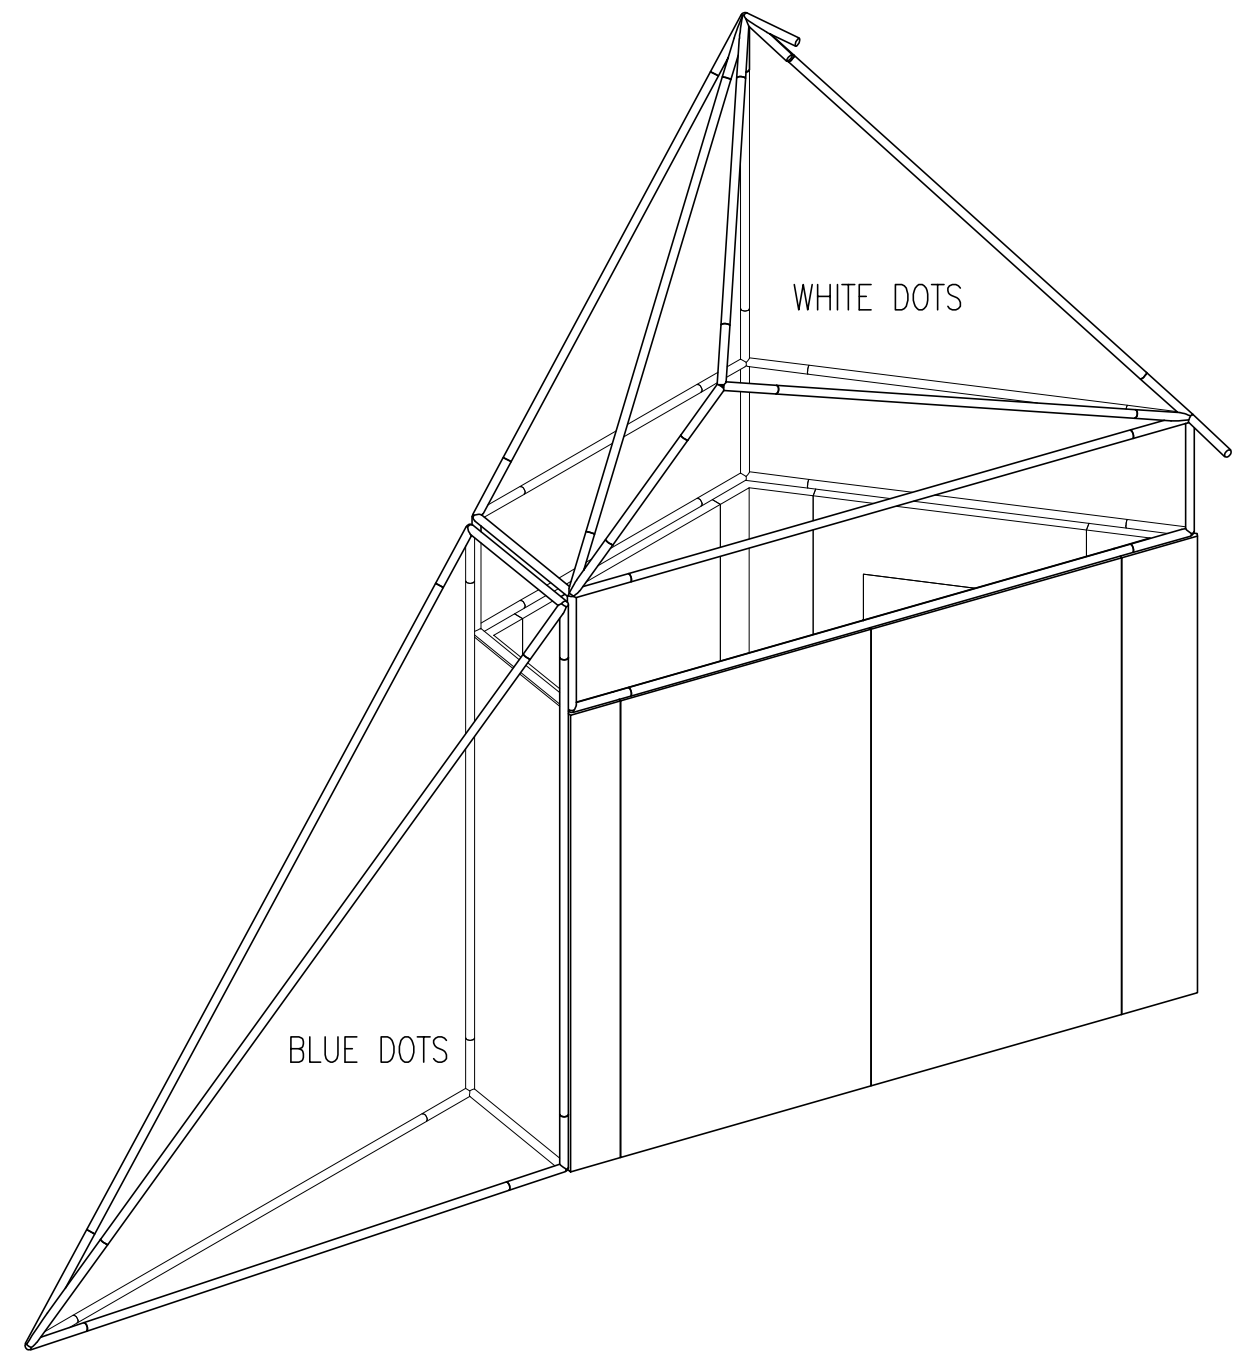

BOOTH #1511

30'-0"

BOOTH #1405

BOOTH #1705

BOOTH #1401

BOOTH #1701

TOP VIEW
SCALE: 3/16=1"-0"

ELECTRICAL PLAN
(4) 10 WATTS
(2) 20 WATTS

TOP VIEW
SCALE: 3/16=1"-0"

ENTRANCE

FRONT VIEW
SCALE: 3/16=1"-0"

ALIKE NUMBERS CONNECT
 1 CONNECTS TO 1, 2 TO 2,3 TO 3,...N TO N

BLACK DOTS

ALIKE NUMBERS CONNECT
 1 CONNECTS TO 1, 2 TO 2,3 TO 3,...N TO N

BLACK DOTS

ALIKE NUMBERS CONNECT
 1 CONNECTS TO 1, 2 TO 2, 3 TO 3, ... N TO N
 RED DOTS

ALIKE NUMBERS CONNECT
 1 CONNECTS TO 1, 2 TO 2, 3 TO 3,...N TO N

RED DOTS

ALIKE NUMBERS CONNECT
 1 CONNECTS TO 1, 2 TO 2, 3 TO 3,...N TO N
 WHITE DOTS

ALIKE NUMBERS CONNECT
1 CONNECTS TO 1, 2 TO 2,3 TO 3,...N TO N

BLUE DOTS

RED DOTS

ALIKE NUMBERS CONNECT
 1 CONNECTS TO 1, 2 TO 2, 3 TO 3,...N TO N

GREEN DOTS