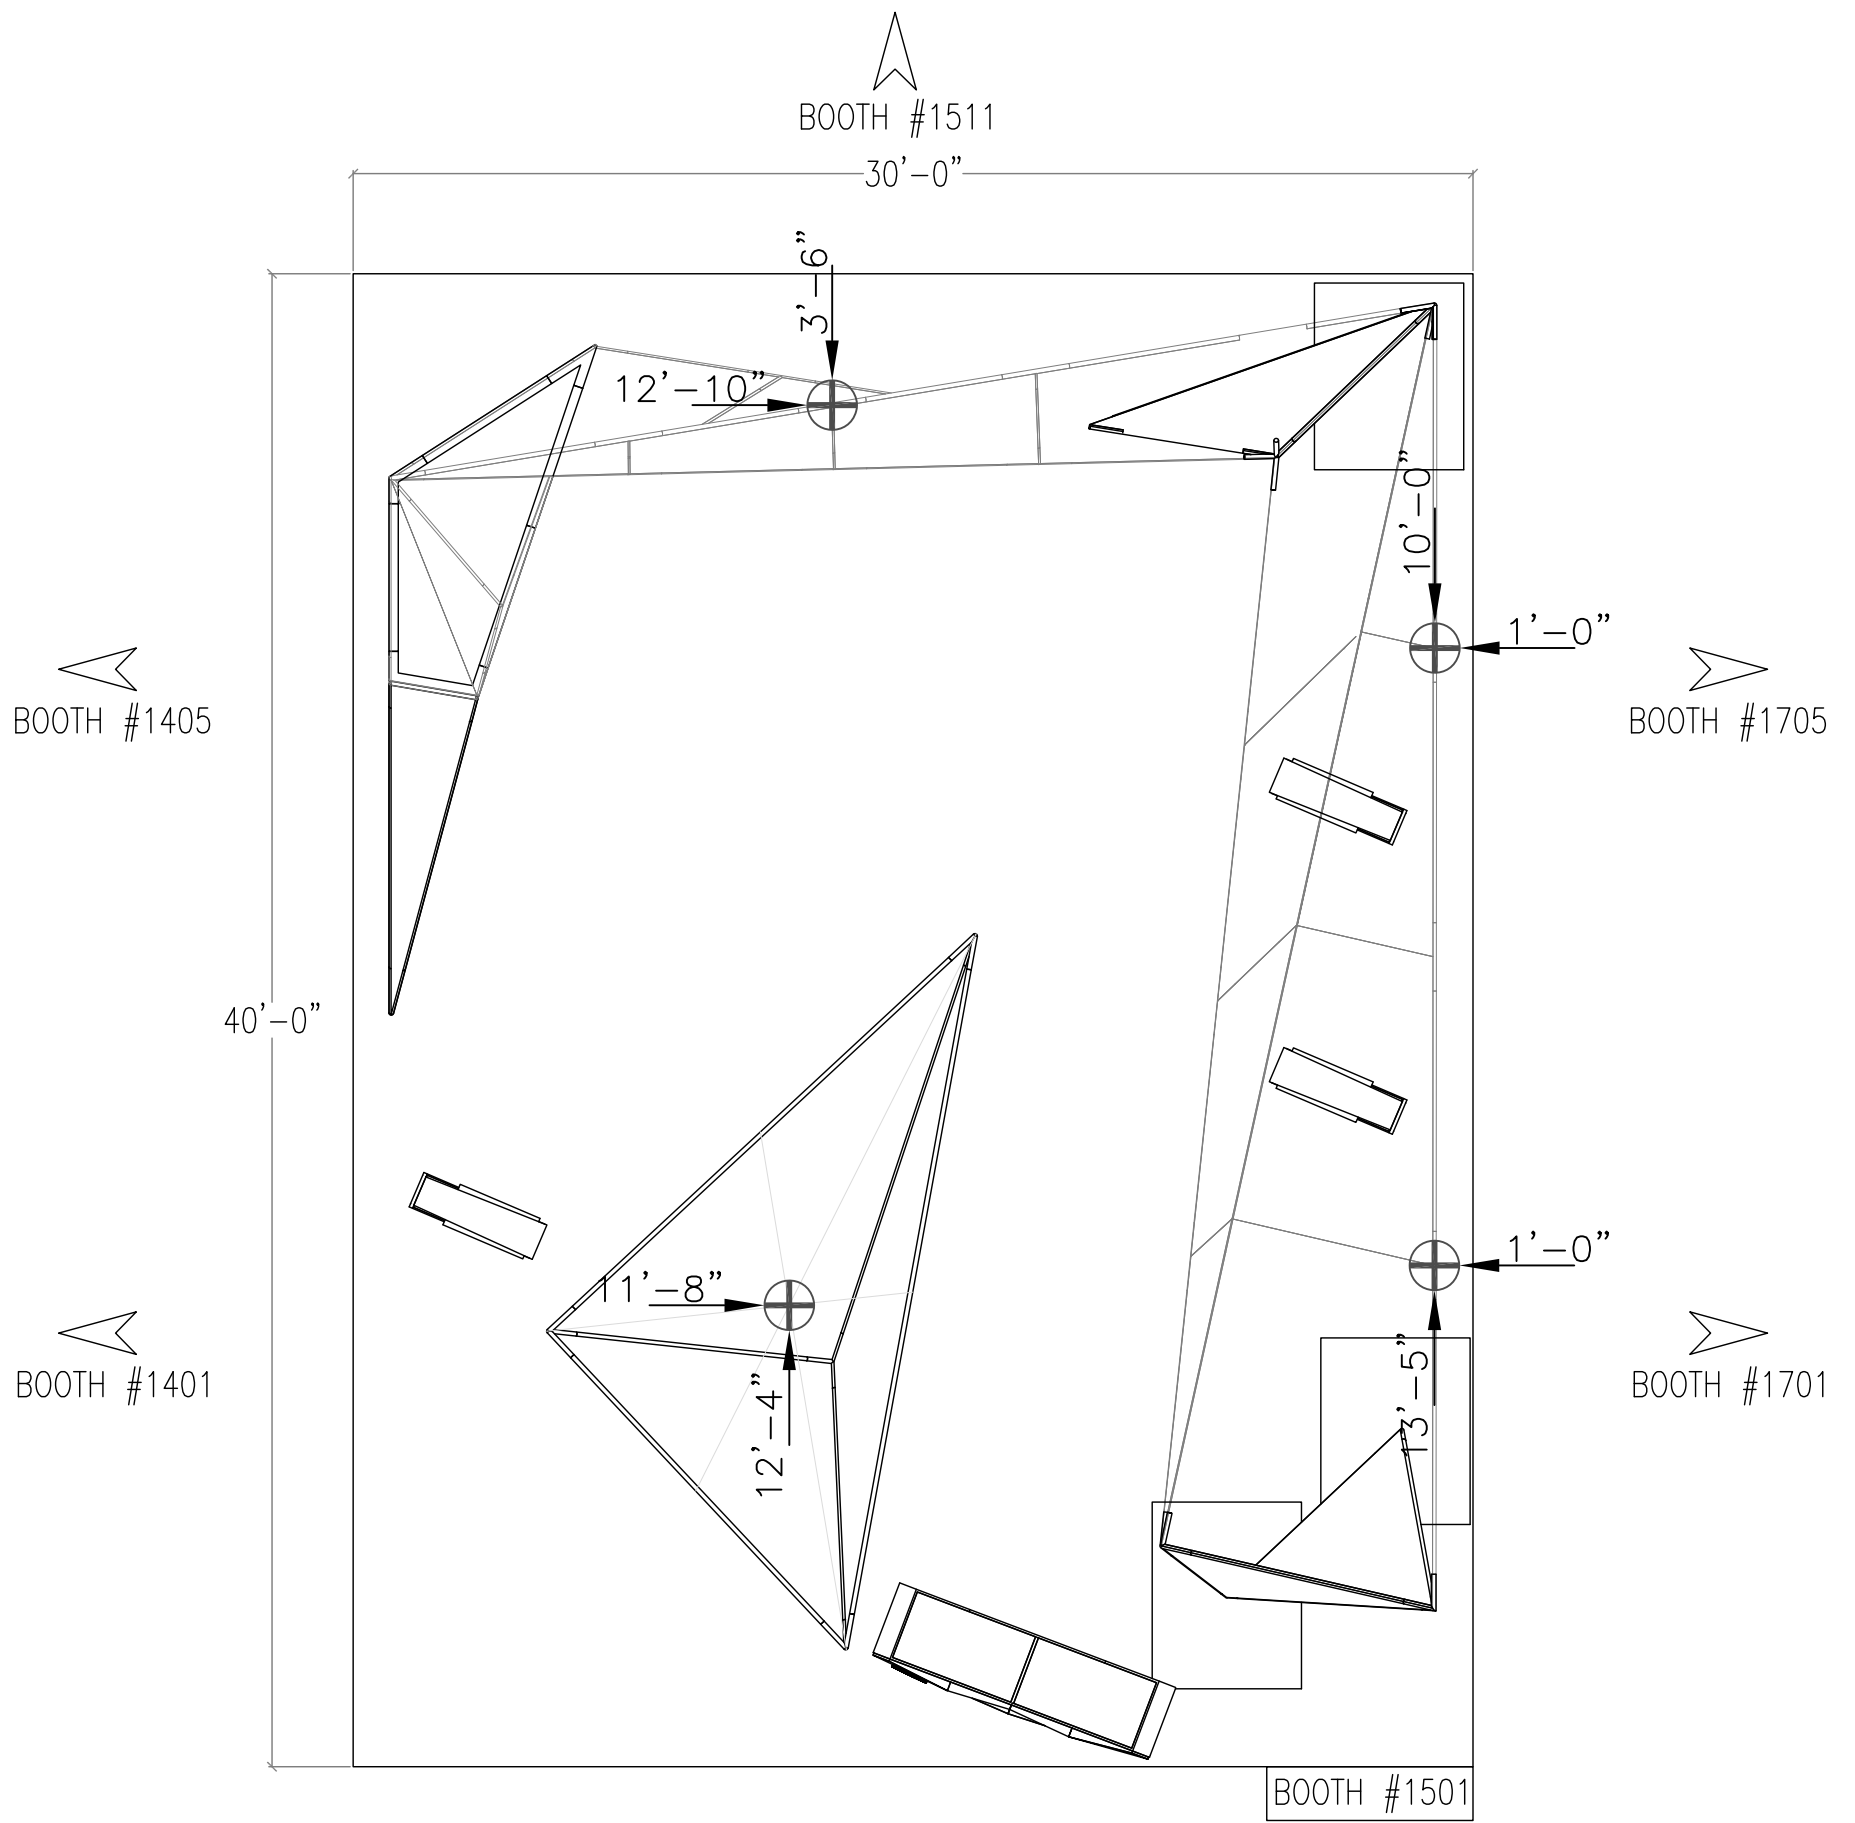

ISO VIEW
SCALE: NONE

PLAN VIEW
SCALE: 1/8"=1'-0"

SIDE VIEW
SCALE: 1/8"=1'-0"

FRONT VIEW
SCALE: 1/8"=1'-0"

--	--	--	--

ISO VIEW
SCALE: NONE

ISO VIEW
SCALE: NONE

SIDE VIEW
SCALE: 1/8"=1'-0"

BOOTH #1511

30'-0"

BOOTH #1405

BOOTH #1705

BOOTH #1401

BOOTH #1701

TOP VIEW
SCALE: 3/16=1"-0"

ELECTRICAL PLAN
(4) 10 WATTS
(2) 20 WATTS

TOP VIEW
SCALE: 3/16=1"-0"

ENTRANCE

FRONT VIEW
SCALE: 3/16=1"-0"

ALIKE NUMBERS CONNECT
 1 CONNECTS TO 1, 2 TO 2,3 TO 3,...N TO N

BLACK DOTS

ALIKE NUMBERS CONNECT
 1 CONNECTS TO 1, 2 TO 2,3 TO 3,...N TO N

BLACK DOTS