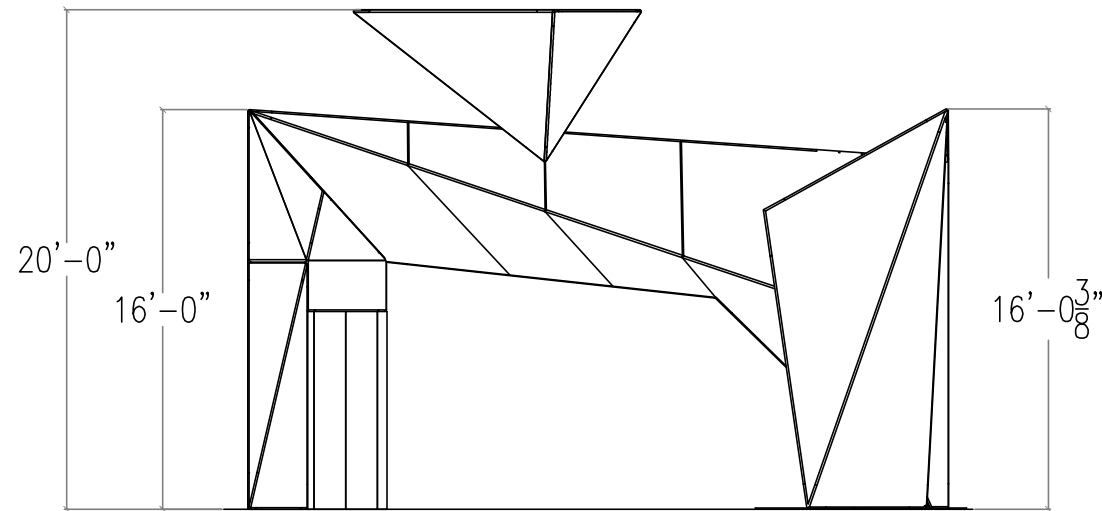

ISO VIEW
SCALE: NONE

PLAN VIEW
SCALE: 1/8"=1'-0"

SIDE VIEW
SCALE: 1/8"=1'-0"

FRONT VIEW
SCALE: 1/8"=1'-0"

--	--	--	--

ISO VIEW
SCALE: NONE

ISO VIEW
SCALE: NONE

SIDE VIEW
SCALE: 1/8"=1'-0"

BOOTH #1511

30'-0"

BOOTH #1405

BOOTH #1705

BOOTH #1401

BOOTH #1701

TOP VIEW
SCALE: 3/16=1"-0"

ELECTRICAL PLAN
(4) 10 WATTS
(2) 20 WATTS

TOP VIEW
SCALE: 3/16=1"-0"

ENTRANCE

FRONT VIEW
SCALE: 3/16=1"-0"

ALIKE NUMBERS CONNECT
 1 CONNECTS TO 1, 2 TO 2,3 TO 3,...N TO N

BLACK DOTS

ALIKE NUMBERS CONNECT
 1 CONNECTS TO 1, 2 TO 2,3 TO 3,...N TO N

BLACK DOTS