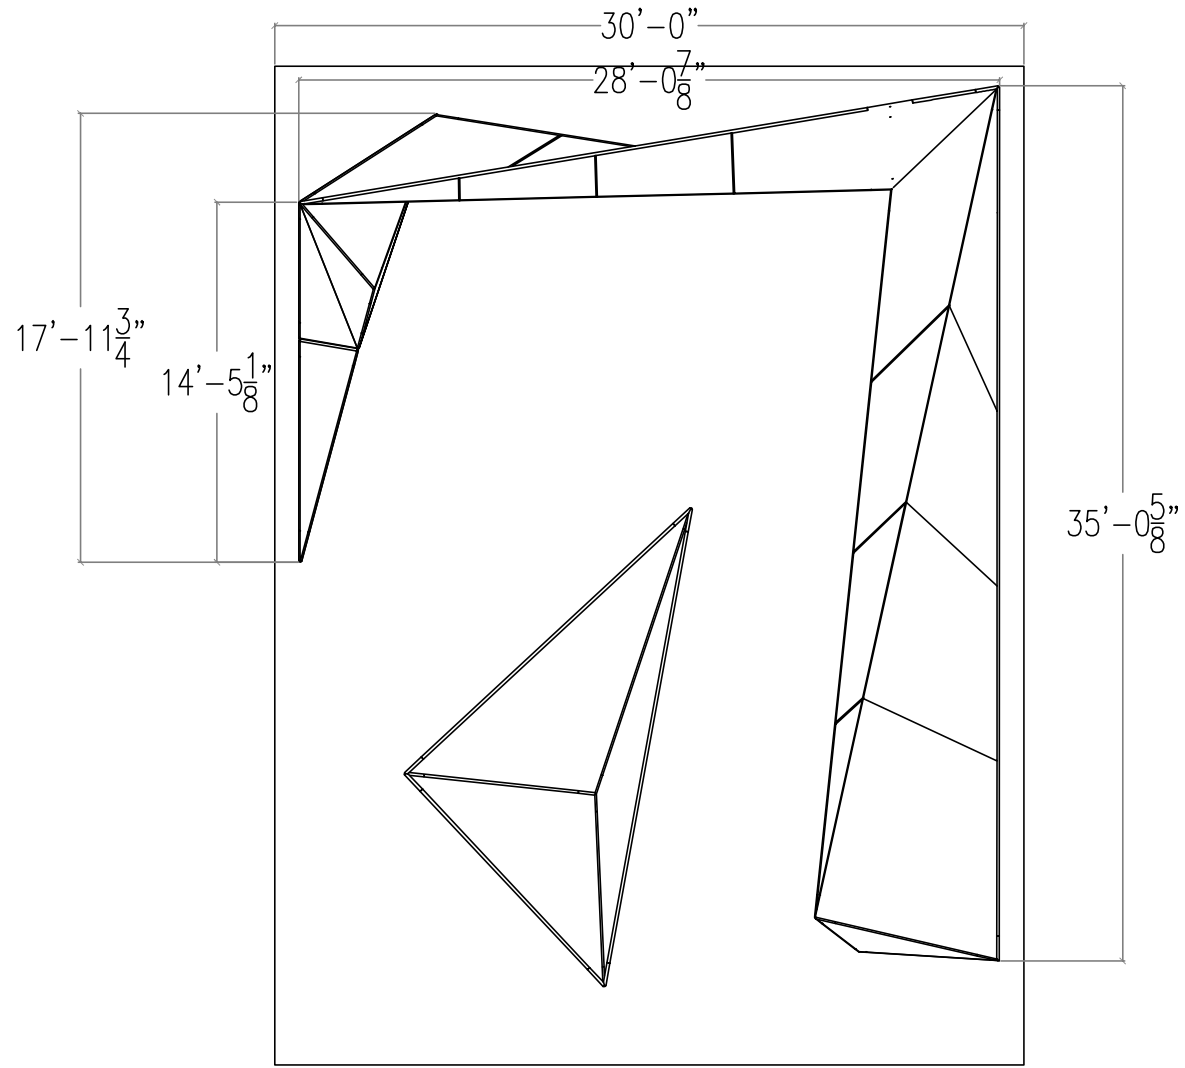

ISO VIEW
SCALE: NONE

PLAN VIEW
SCALE: 1/8"=1'-0"

SIDE VIEW
SCALE: 1/8"=1'-0"

FRONT VIEW
SCALE: 1/8"=1'-0"

--	--	--	--

ISO VIEW
SCALE: NONE

ISO VIEW
SCALE: NONE

SIDE VIEW
SCALE: 1/8"=1'-0"

BOOTH #1511

30'-0"

BOOTH #1405

BOOTH #1705

BOOTH #1401

BOOTH #1701

TOP VIEW
SCALE: 3/16=1"-0"

ELECTRICAL PLAN
(4) 10 WATTS
(2) 20 WATTS

TOP VIEW
SCALE: 3/16=1"-0"

ENTRANCE

FRONT VIEW
SCALE: 3/16=1"-0"

ALIKE NUMBERS CONNECT
 1 CONNECTS TO 1, 2 TO 2,3 TO 3,...N TO N

BLACK DOTS

ALIKE NUMBERS CONNECT
 1 CONNECTS TO 1, 2 TO 2,3 TO 3,...N TO N

BLACK DOTS