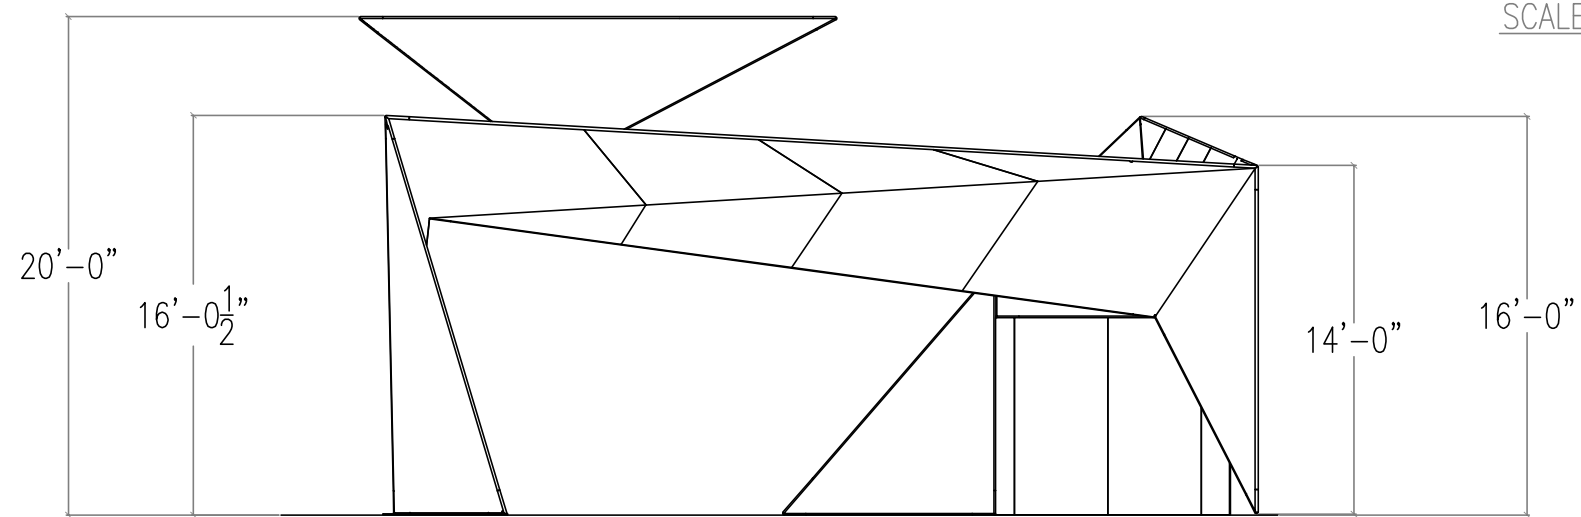

ISO VIEW
SCALE: NONE

PLAN VIEW
SCALE: 1/8"=1'-0"

SIDE VIEW
SCALE: 1/8"=1'-0"

FRONT VIEW
SCALE: 1/8"=1'-0"

--	--	--	--

ISO VIEW
SCALE: NONE

ISO VIEW
SCALE: NONE

SIDE VIEW
SCALE: 1/8"=1'-0"

BOOTH #1511

30'-0"

BOOTH #1405

BOOTH #1705

BOOTH #1401

BOOTH #1701

TOP VIEW
SCALE: 3/16=1"-0"

ELECTRICAL PLAN
(4) 10 WATTS
(2) 20 WATTS

TOP VIEW
SCALE: 3/16=1"-0"

ENTRANCE

FRONT VIEW
SCALE: 3/16=1"-0"

ALIKE NUMBERS CONNECT
 1 CONNECTS TO 1, 2 TO 2,3 TO 3,...N TO N

BLACK DOTS

ALIKE NUMBERS CONNECT
 1 CONNECTS TO 1, 2 TO 2,3 TO 3,...N TO N

BLACK DOTS