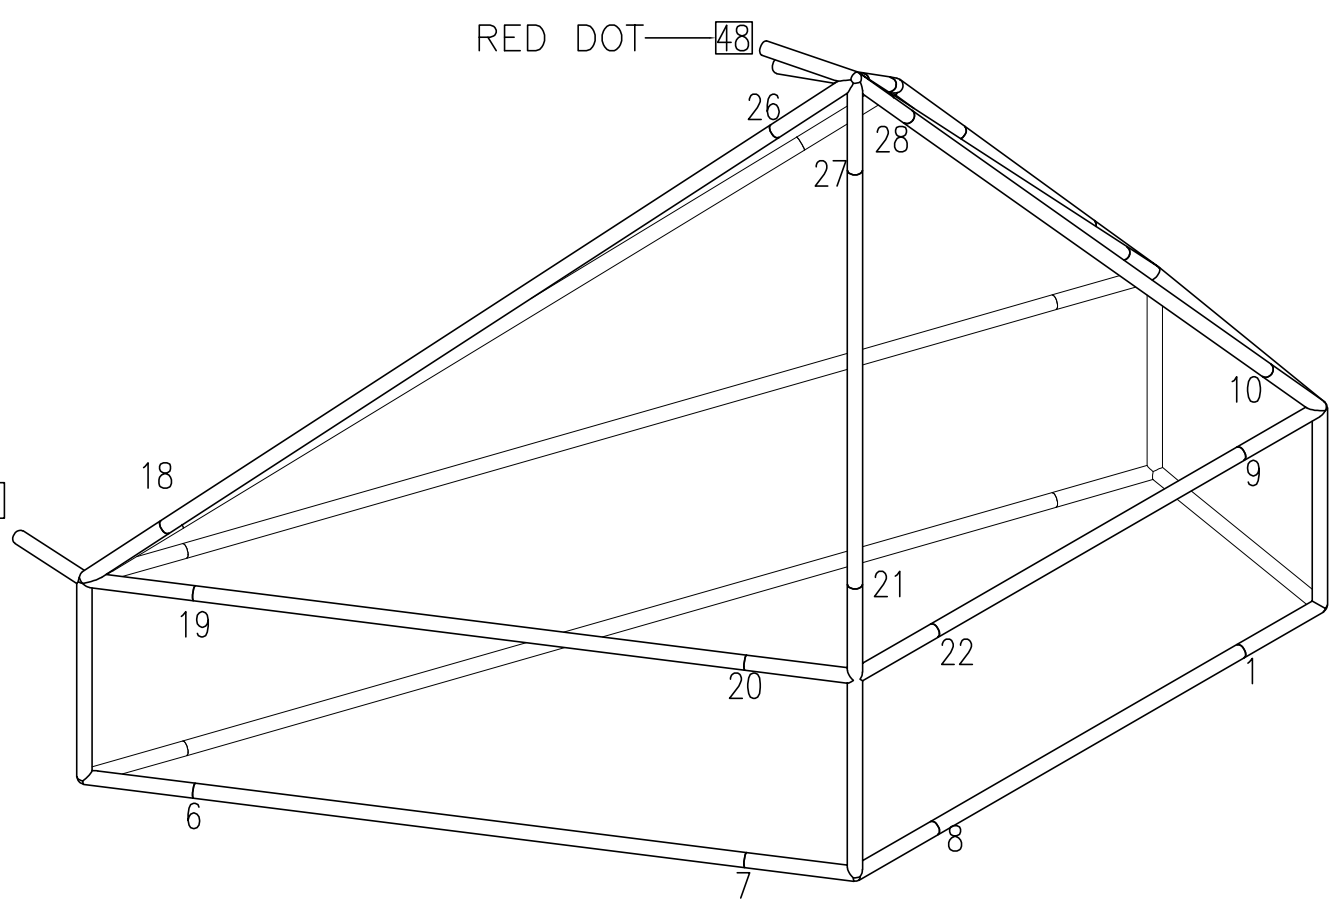

ALIKE NUMBERS CONNECT
1 CONNECTS TO 1, 2 TO 2, 3 TO 3,...N TO N
WHITE DOTS