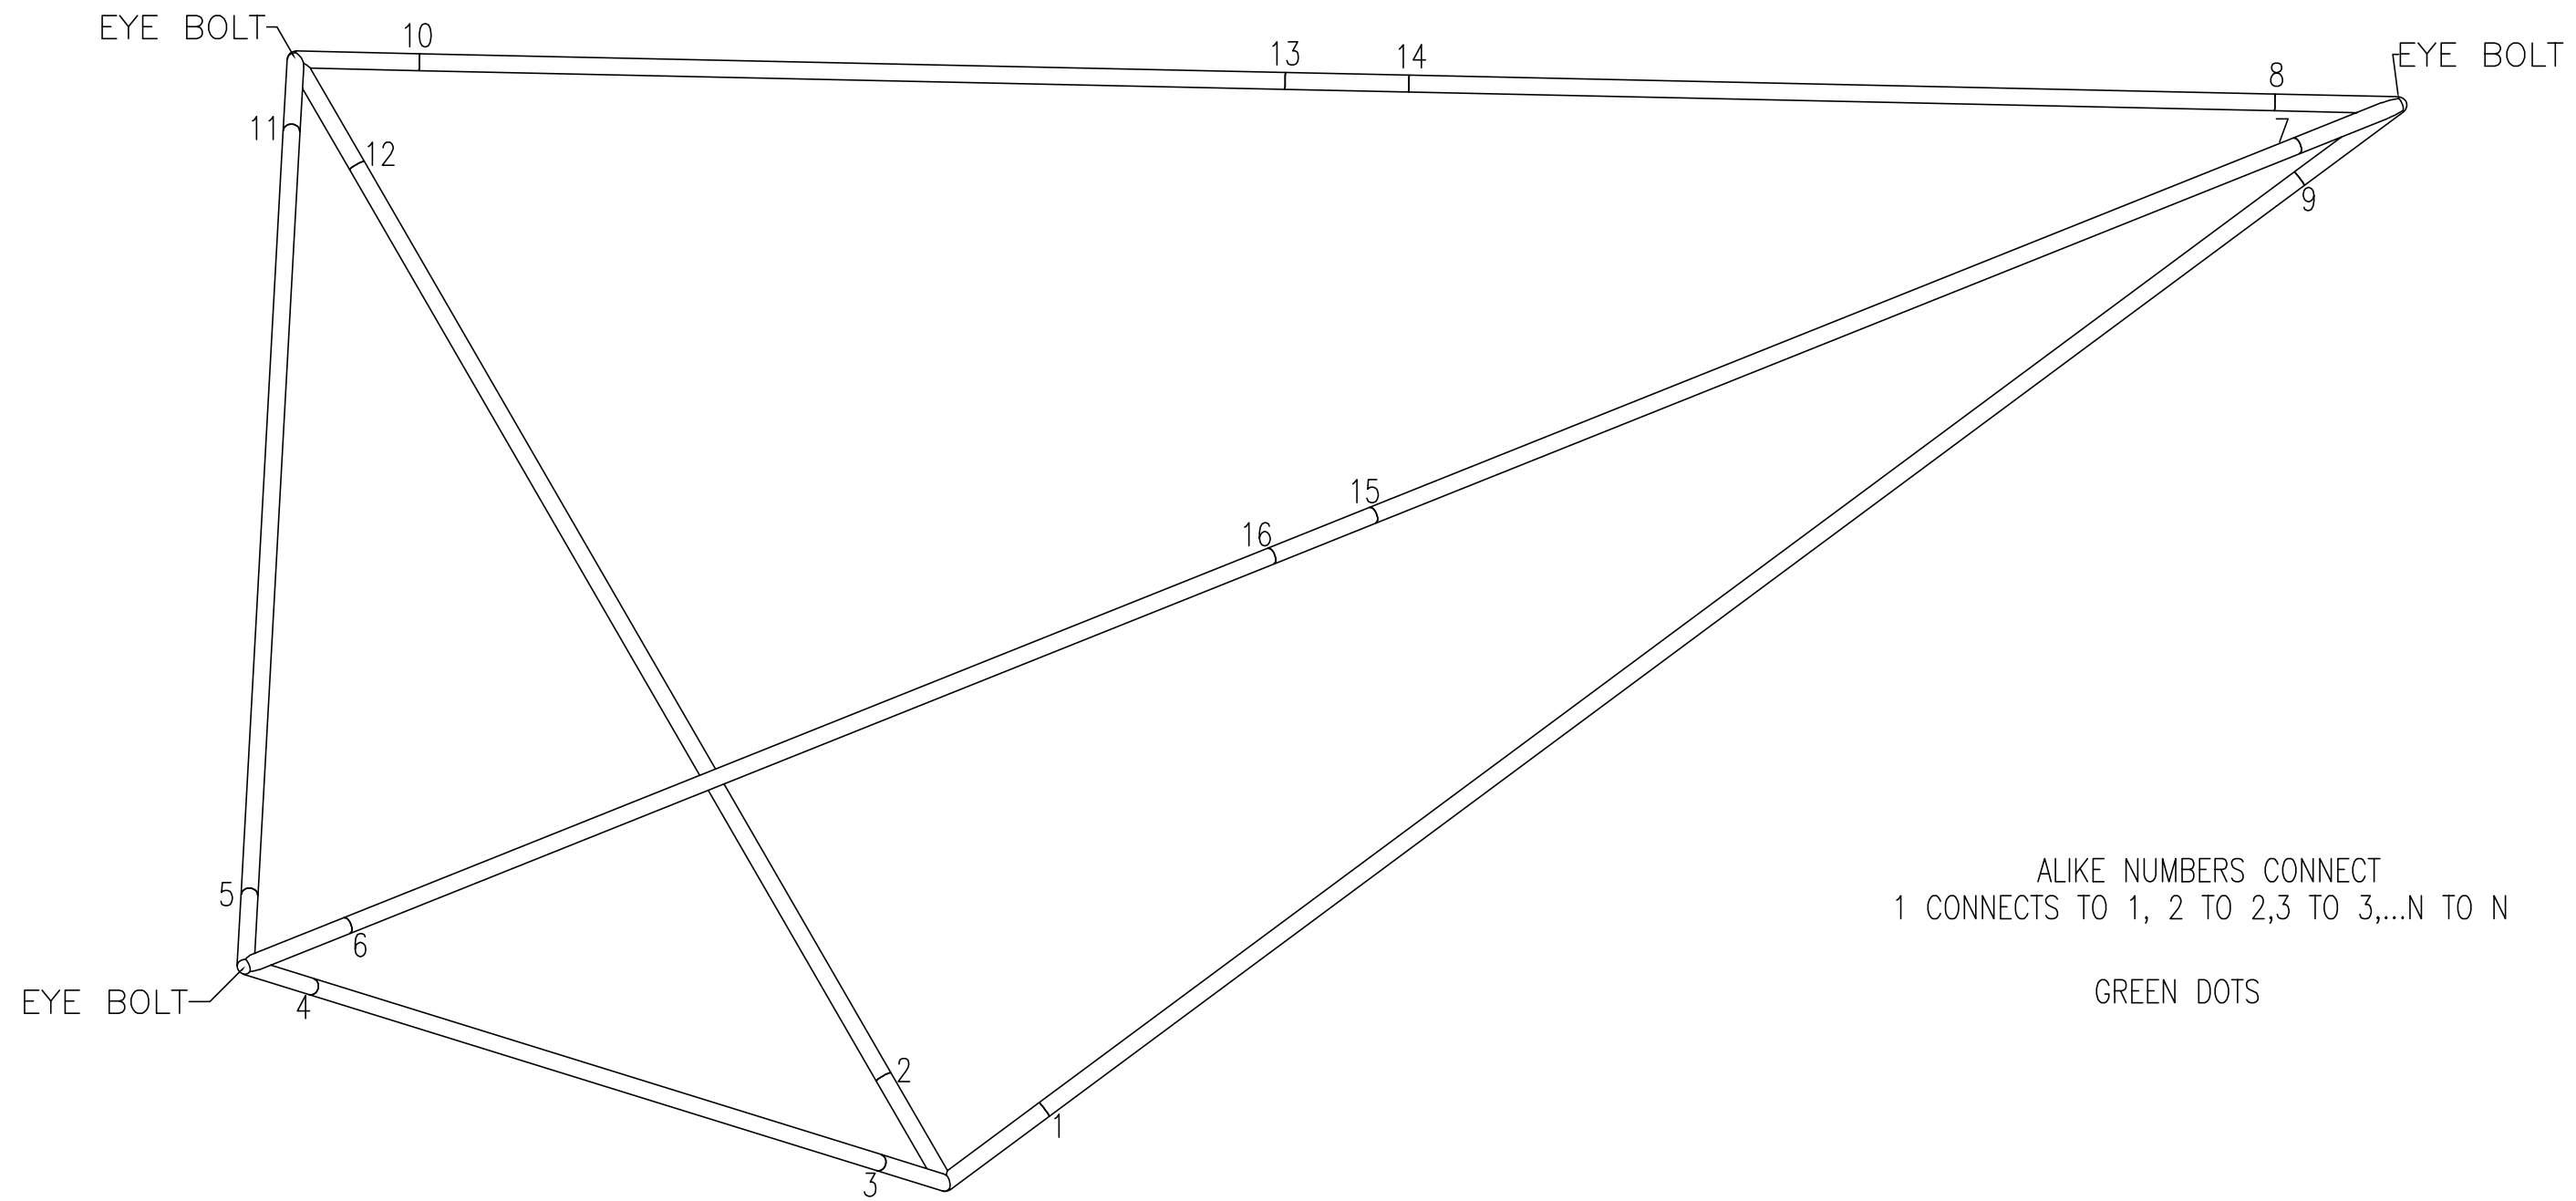

BOOTH #1511

30'-0"

BOOTH #1405

BOOTH #1705

BOOTH #1401

BOOTH #1701

TOP VIEW
SCALE: 3/16=1"-0"

ELECTRICAL PLAN
(4) 10 WATTS
(2) 20 WATTS

TOP VIEW
SCALE: 3/16=1"-0"

ENTRANCE

FRONT VIEW
SCALE: 3/16=1"-0"

ALIKE NUMBERS CONNECT
 1 CONNECTS TO 1, 2 TO 2,3 TO 3,...N TO N

BLACK DOTS

ALIKE NUMBERS CONNECT
 1 CONNECTS TO 1, 2 TO 2,3 TO 3,...N TO N

BLACK DOTS

ALIKE NUMBERS CONNECT
 1 CONNECTS TO 1, 2 TO 2, 3 TO 3, ... N TO N
 RED DOTS

ALIKE NUMBERS CONNECT
 1 CONNECTS TO 1, 2 TO 2, 3 TO 3,...N TO N

RED DOTS

ALIKE NUMBERS CONNECT
 1 CONNECTS TO 1, 2 TO 2, 3 TO 3,...N TO N
 WHITE DOTS

ALIKE NUMBERS CONNECT
1 CONNECTS TO 1, 2 TO 2,3 TO 3,...N TO N

BLUE DOTS

RED DOTS

ALIKE NUMBERS CONNECT
 1 CONNECTS TO 1, 2 TO 2, 3 TO 3,...N TO N

GREEN DOTS