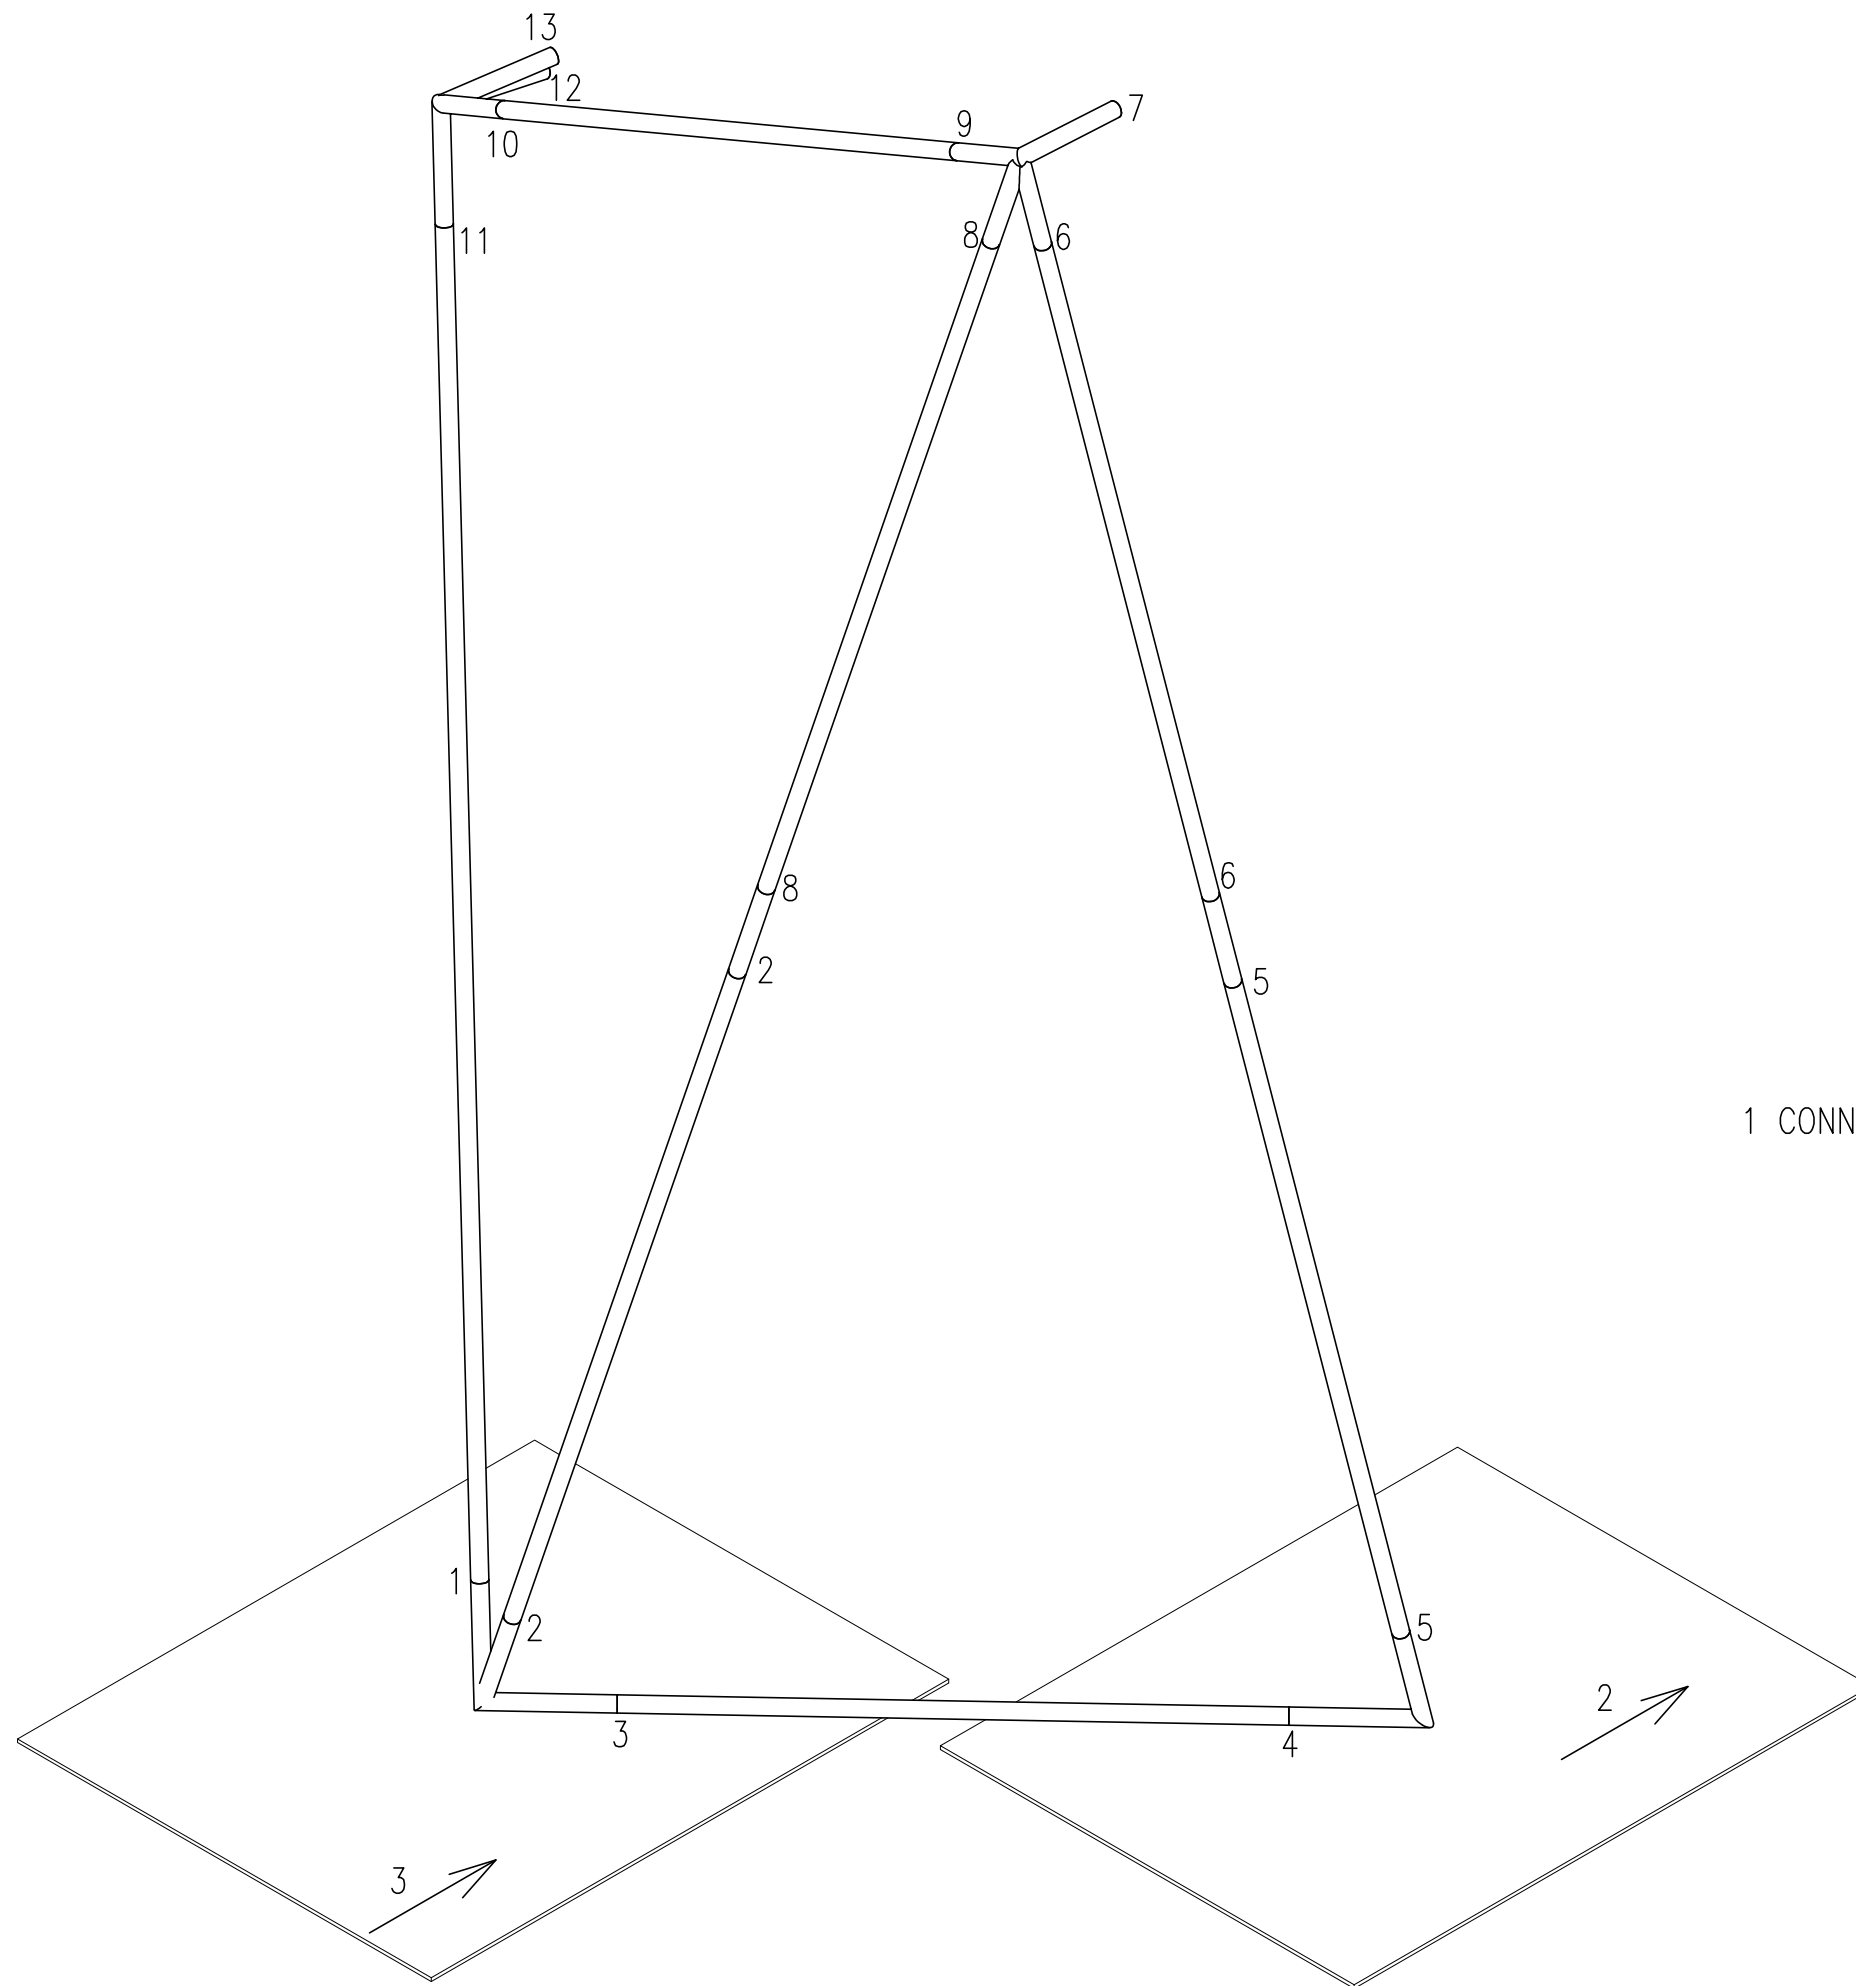

ISO VIEW
SCALE: NONE

PLAN VIEW
SCALE: 1/8"=1'-0"

SIDE VIEW
SCALE: 1/8"=1'-0"

FRONT VIEW
SCALE: 1/8"=1'-0"

--	--	--	--

ISO VIEW
SCALE: NONE

ISO VIEW
SCALE: NONE

SIDE VIEW
SCALE: 1/8"=1'-0"

BOOTH #1511

30'-0"

BOOTH #1405

BOOTH #1705

BOOTH #1401

BOOTH #1701

TOP VIEW
SCALE: 3/16=1"-0"

ELECTRICAL PLAN
(4) 10 WATTS
(2) 20 WATTS

TOP VIEW
SCALE: 3/16=1"-0"

ENTRANCE

FRONT VIEW
SCALE: 3/16=1"-0"

ALIKE NUMBERS CONNECT
 1 CONNECTS TO 1, 2 TO 2,3 TO 3,...N TO N

BLACK DOTS

ALIKE NUMBERS CONNECT
 1 CONNECTS TO 1, 2 TO 2,3 TO 3,...N TO N

BLACK DOTS