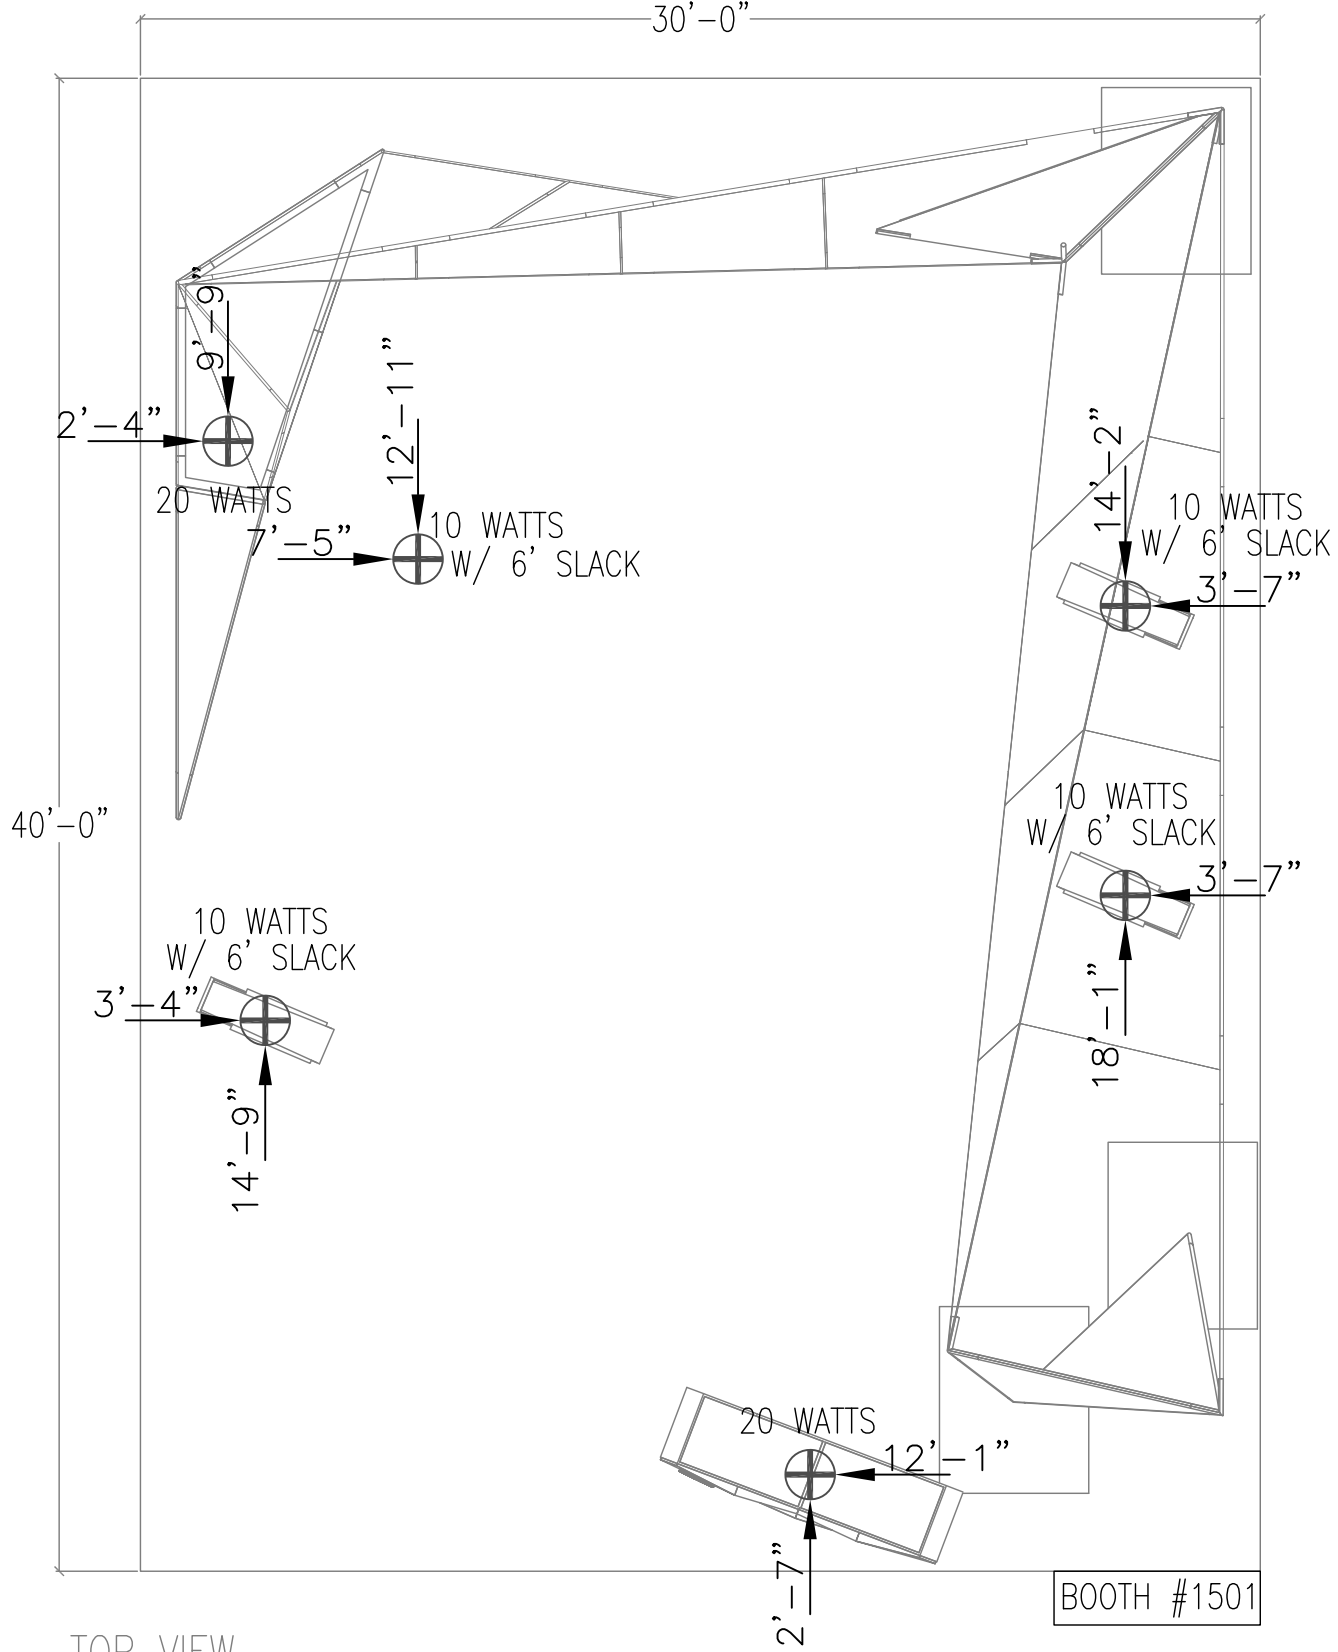

ISO VIEW
SCALE: NONE

PLAN VIEW
SCALE: 1/8"=1'-0"

SIDE VIEW
SCALE: 1/8"=1'-0"

FRONT VIEW
SCALE: 1/8"=1'-0"

--	--	--	--

ISO VIEW
SCALE: NONE

ISO VIEW
SCALE: NONE

SIDE VIEW
SCALE: 1/8"=1'-0"

BOOTH #1511

30'-0"

BOOTH #1405

BOOTH #1705

BOOTH #1401

BOOTH #1701

TOP VIEW
SCALE: 3/16=1"-0"

ELECTRICAL PLAN
(4) 10 WATTS
(2) 20 WATTS

TOP VIEW
SCALE: 3/16=1"-0"

ENTRANCE

FRONT VIEW
SCALE: 3/16=1"-0"

ALIKE NUMBERS CONNECT
 1 CONNECTS TO 1, 2 TO 2,3 TO 3,...N TO N

BLACK DOTS

ALIKE NUMBERS CONNECT
 1 CONNECTS TO 1, 2 TO 2,3 TO 3,...N TO N

BLACK DOTS