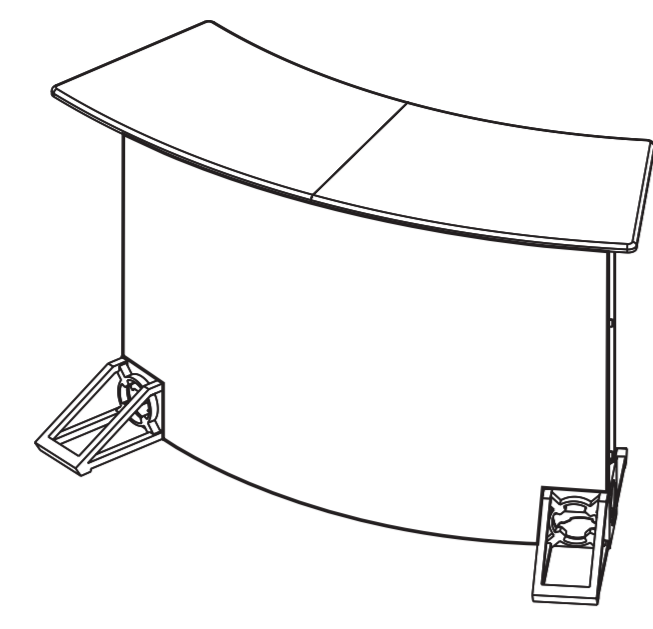

# Truss Counter Curved Style B UV Printed

Front Side Panel:

Total Graphic Area: 54.5" x 37.125"

Finished Size: 53.5" x 36.125"

Template requires 1/2" bleed around the perimeter

FS = Graphic is front side mounted (3/4" w magnet is applied to the back of the panel)

Notching = 6 1/8" square that is cut into the appropriate location.

# FS Compatible with Truss Counter: OR-G-TC-C-L

notched  
6.125" x 6.125"  
on bottom  
left and right side.

— bleed area

— trim line