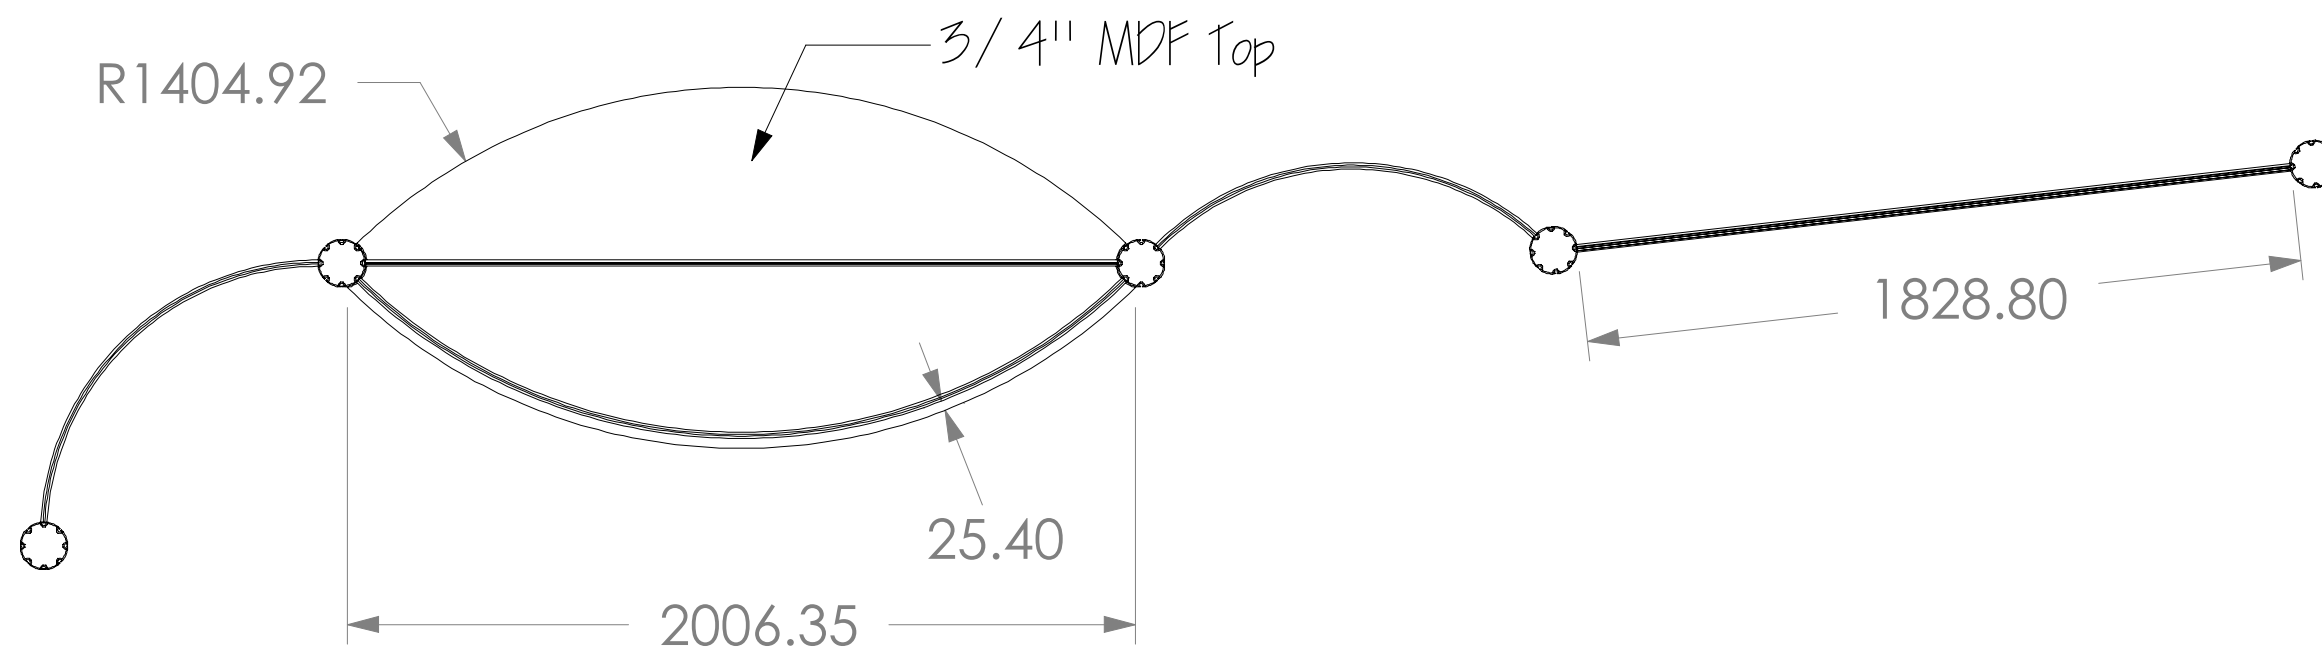

Perspective Views

Shown in mm

30x40 Lightbox
Qty - 4

Front View

Shown in mm

Back View

Shown in mm

Top View

Octanorm Assembly

Shown in mm

Front View

Shown in mm

Back View

Shown in mm

Top View

Shown in mm

Display Case
Perspective View

Shown in mm

Top View

Front View

Shown in mm

Back View

Right View

Shown in INCHES

Front View

Right View

Shown in INCHES

SCALE 1 : 10