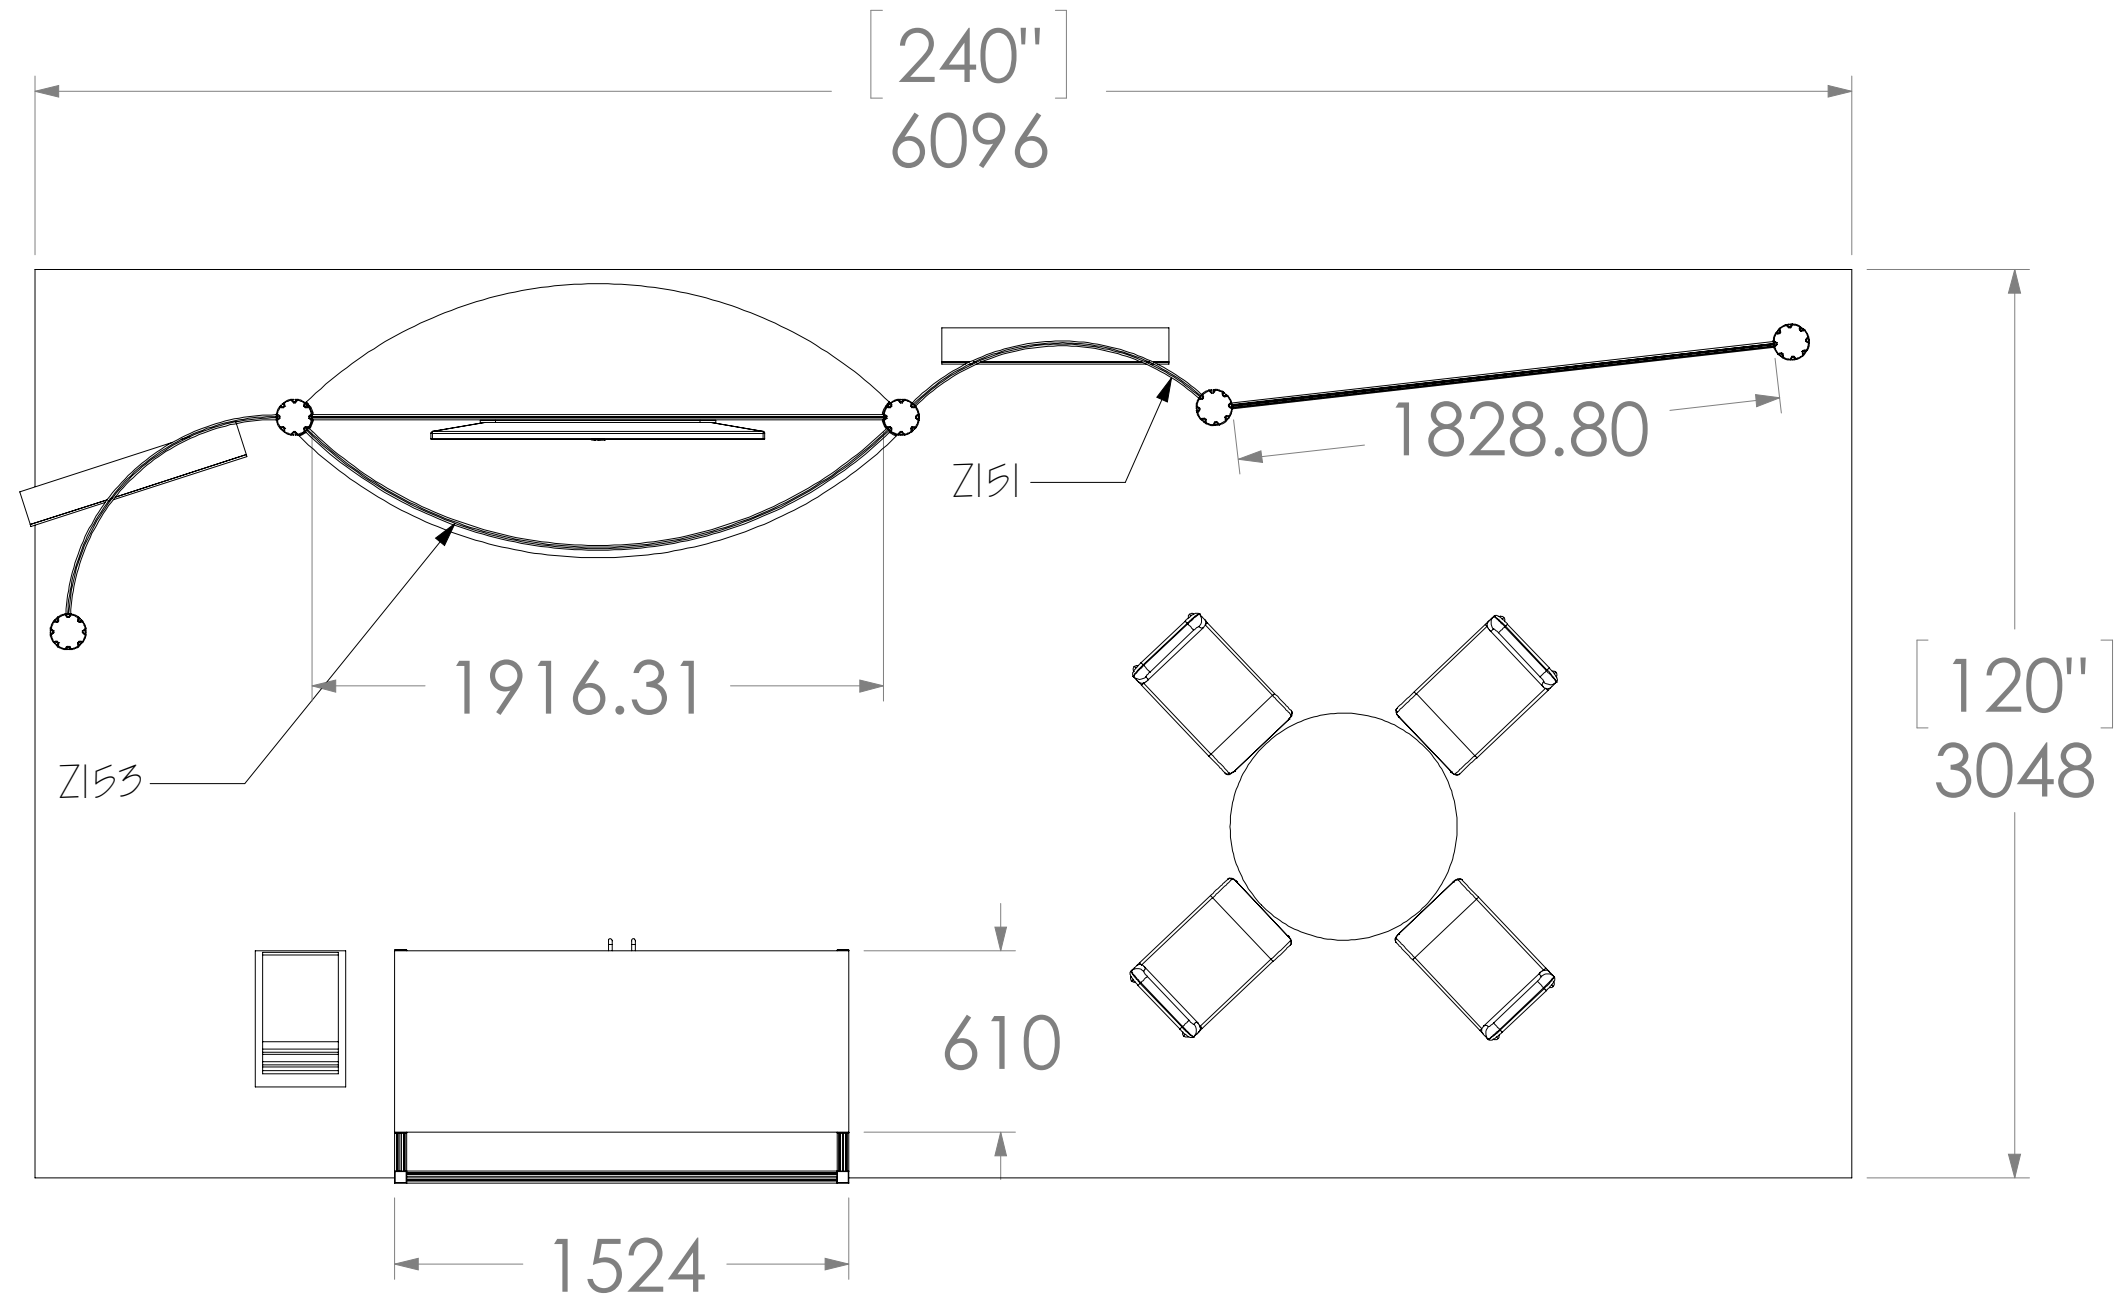

Perspective Views

Shown in mm

30x40 Lightbox
Qty - 4

Front View

Shown in mm

Back View

Shown in mm

Top View

Octanorm Assembly

Shown in mm

Front View

Shown in mm

Back View

Shown in mm

Top View

Shown in mm

Display Case
Perspective View

Shown in mm

Top View

Front View

Shown in mm

Back View

Right View

Shown in INCHES

Front View

Right View

Shown in INCHES

SCALE 1 : 10