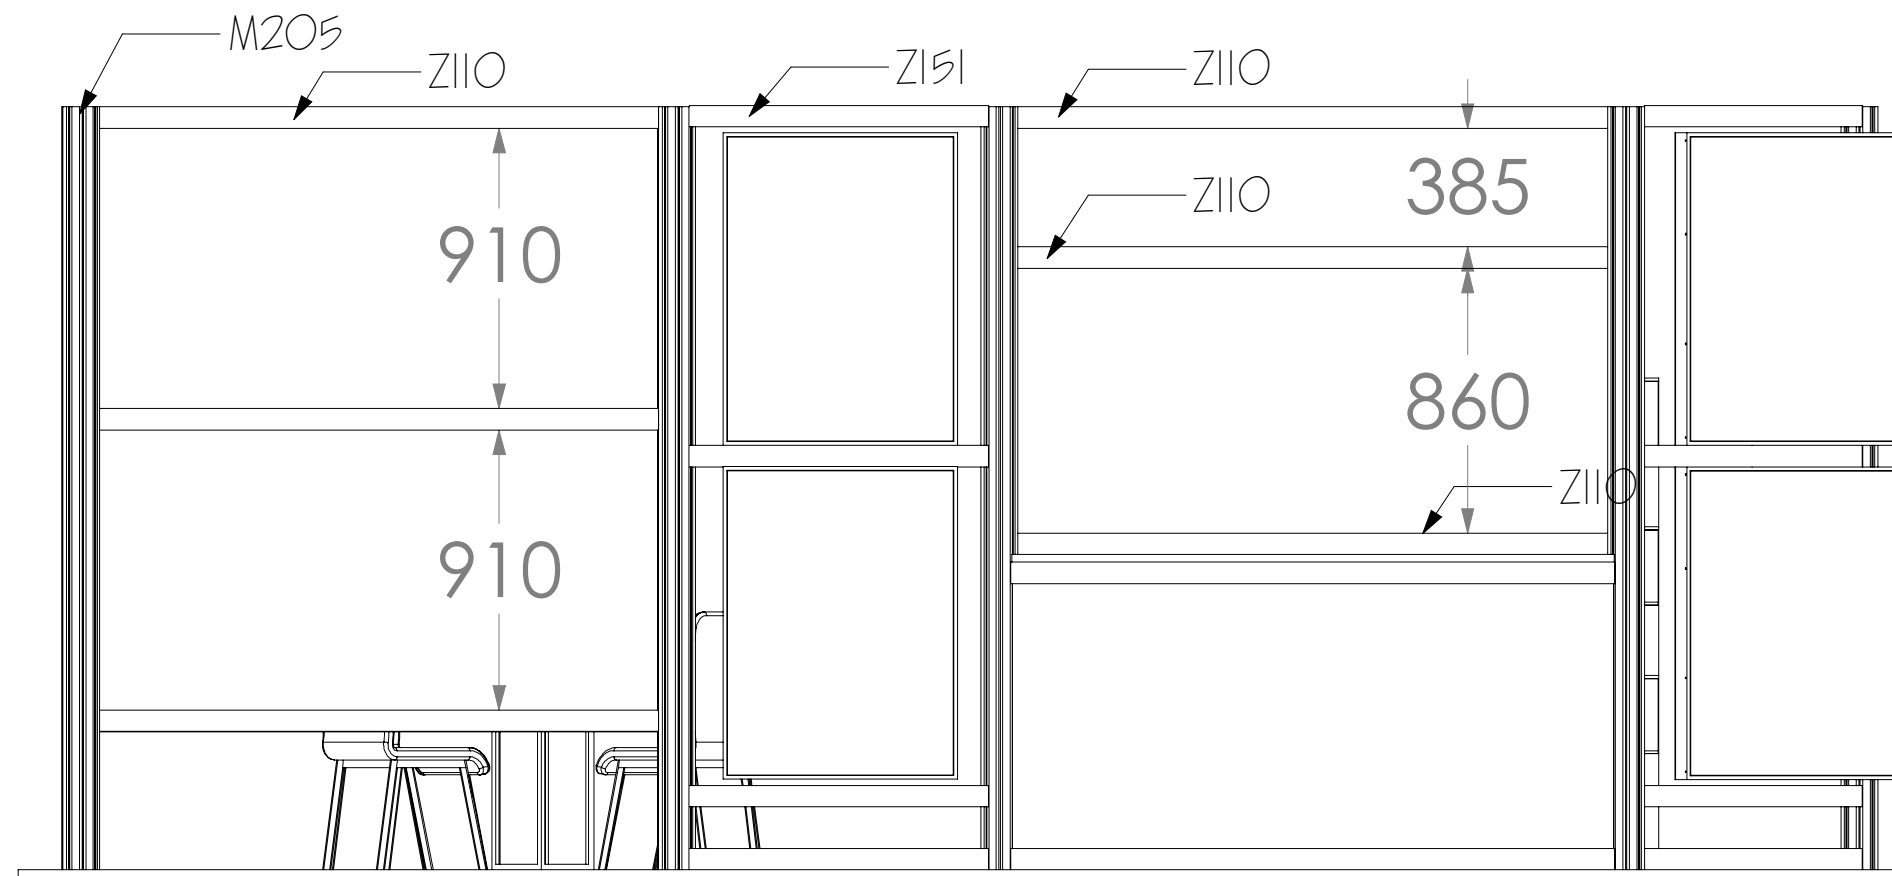

Perspective Views

Shown in mm

30x40 Lightbox
Qty - 4

Front View

Shown in mm

Back View

Shown in mm

Top View

Display Case
Perspective View

Shown in mm

Top View

Front View

Shown in mm

Back View

Right View

Shown in INCHES

Display Case
Custom Top Piece

Top View

Front View

Right View

Bottom View

Shown in INCHES

Display Case
Clear Plex Top

Top View

Front View

Right View

Shown in INCHES

SCALE 1 : 10