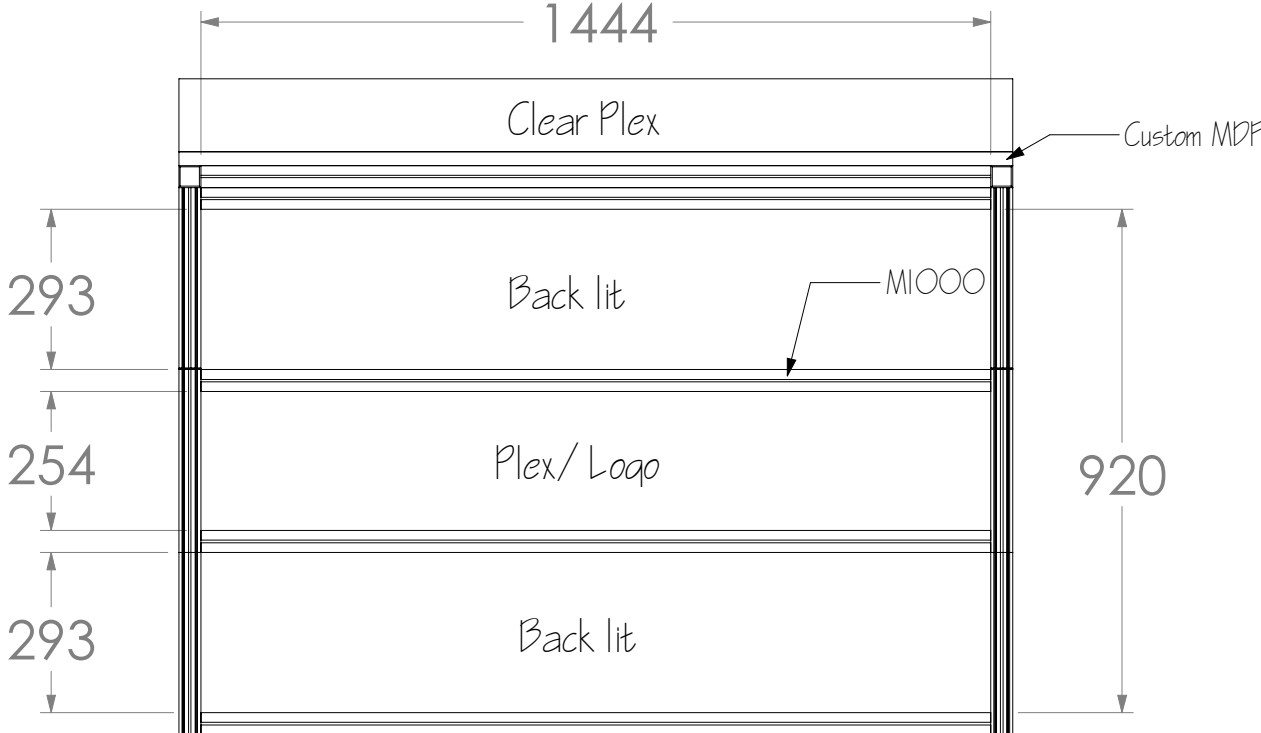

Octanorm Assembly

Shown in mm

Front View

Shown in mm

Back View

Shown in mm

Top View

Shown in mm

Display Case
Perspective View

Shown in mm

Top View

Front View

Shown in mm

Back View

Right View

Shown in INCHES

Display Case
Custom Top Piece

Top View

Front View

Right View

Bottom View

Shown in INCHES

Display Case
Clear Plex Top

Top View

Front View

Right View

Shown in INCHES

SCALE 1 : 10