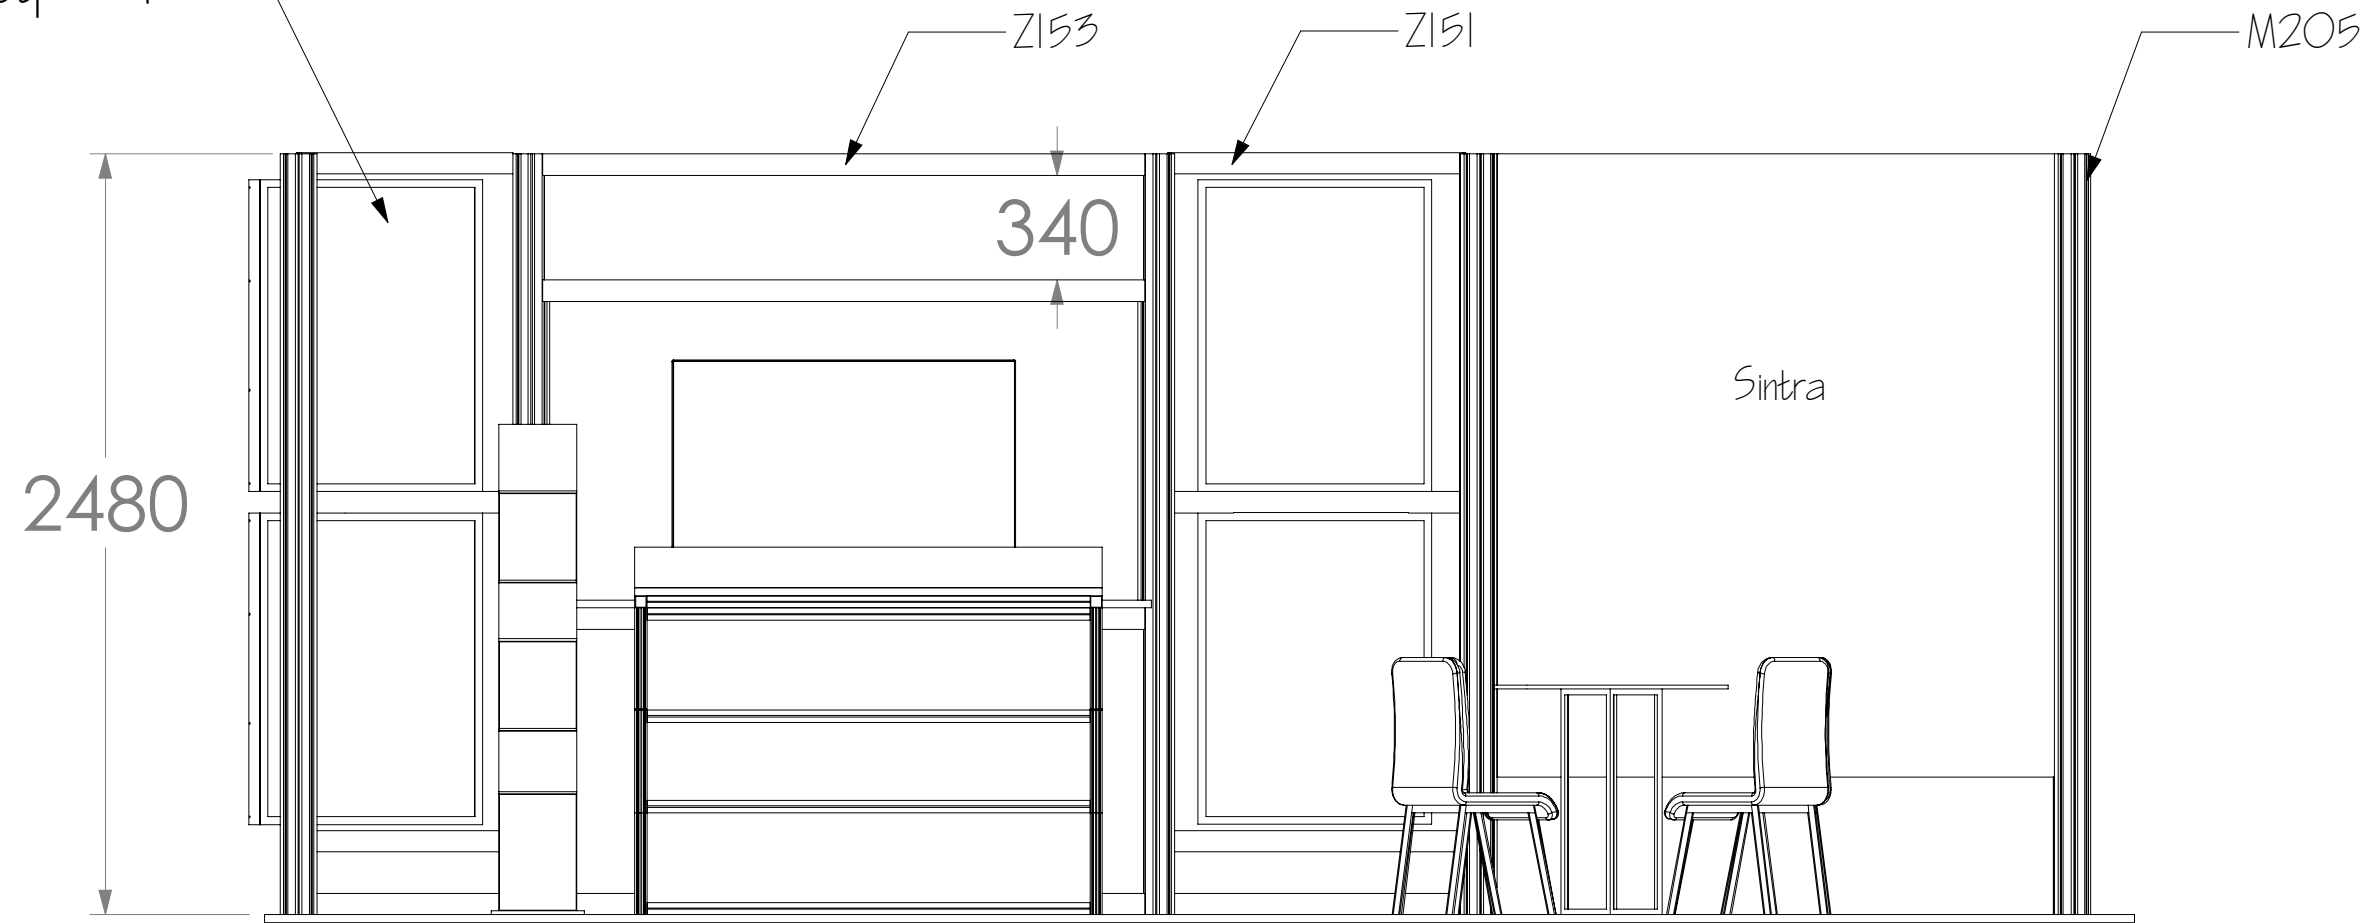

Perspective Views

Shown in mm

30x40 Lightbox
Qty - 4

Front View

Shown in mm

Back View

Shown in mm

Top View

Display Case
Perspective View

Shown in mm

Top View

Front View

Shown in mm

Back View

Right View

Shown in INCHES

Display Case
Custom Top Piece

Top View

Front View

Right View

Bottom View

Shown in INCHES

Display Case
Clear Plex Top

Top View

Front View

Right View

Shown in INCHES

SCALE 1 : 10