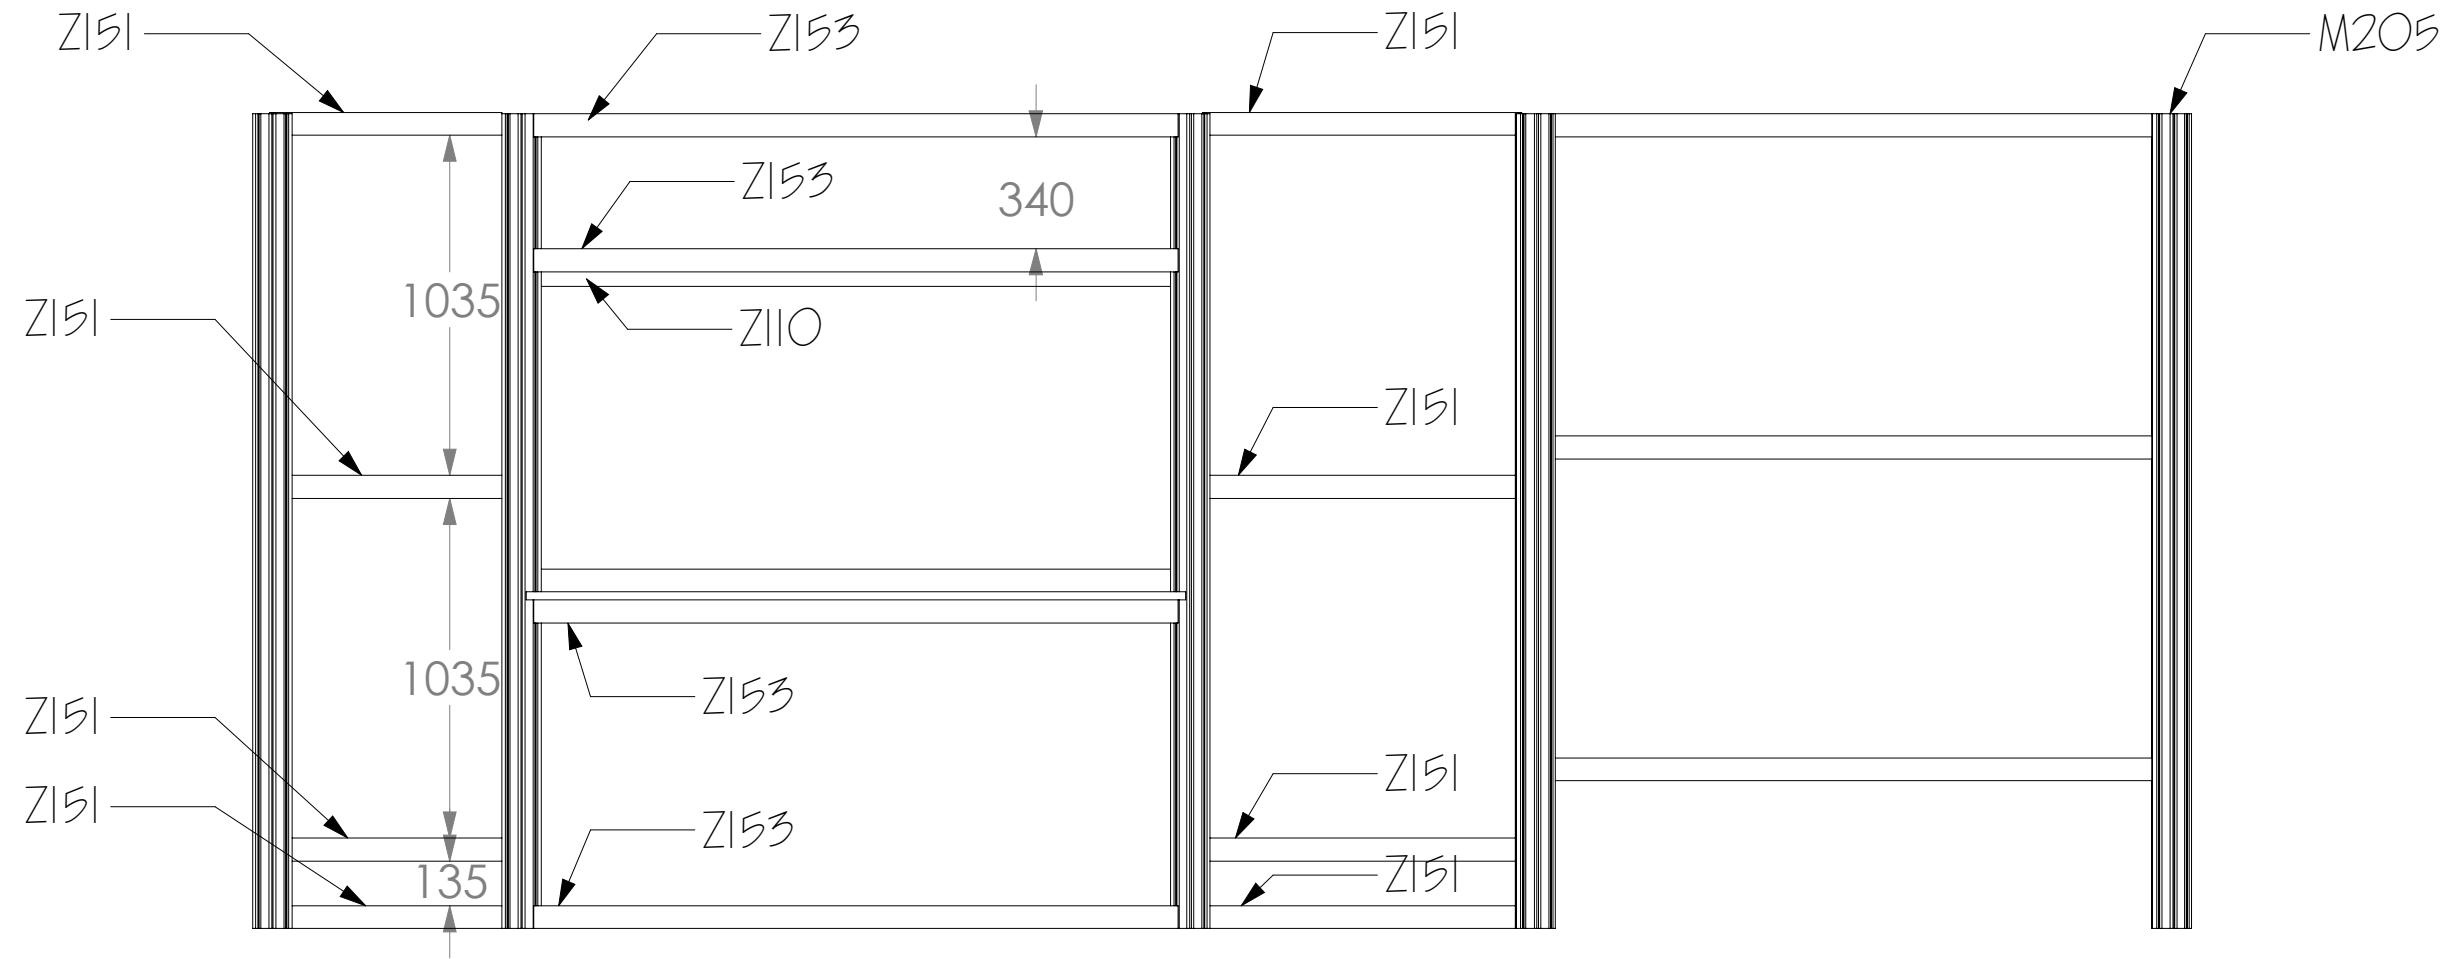

Perspective Views

Shown in mm

30x40 Lightbox
Qty - 4

Front View

Shown in mm

Back View

Shown in mm

Top View

Octanorm Assembly

Shown in mm

Front View

Shown in mm

Back View

Shown in mm

Top View

Shown in mm

Display Case
Perspective View

Shown in mm

Top View

Front View

Shown in mm

Back View

Right View

Shown in INCHES

Front View

Right View

Shown in INCHES

SCALE 1 : 10