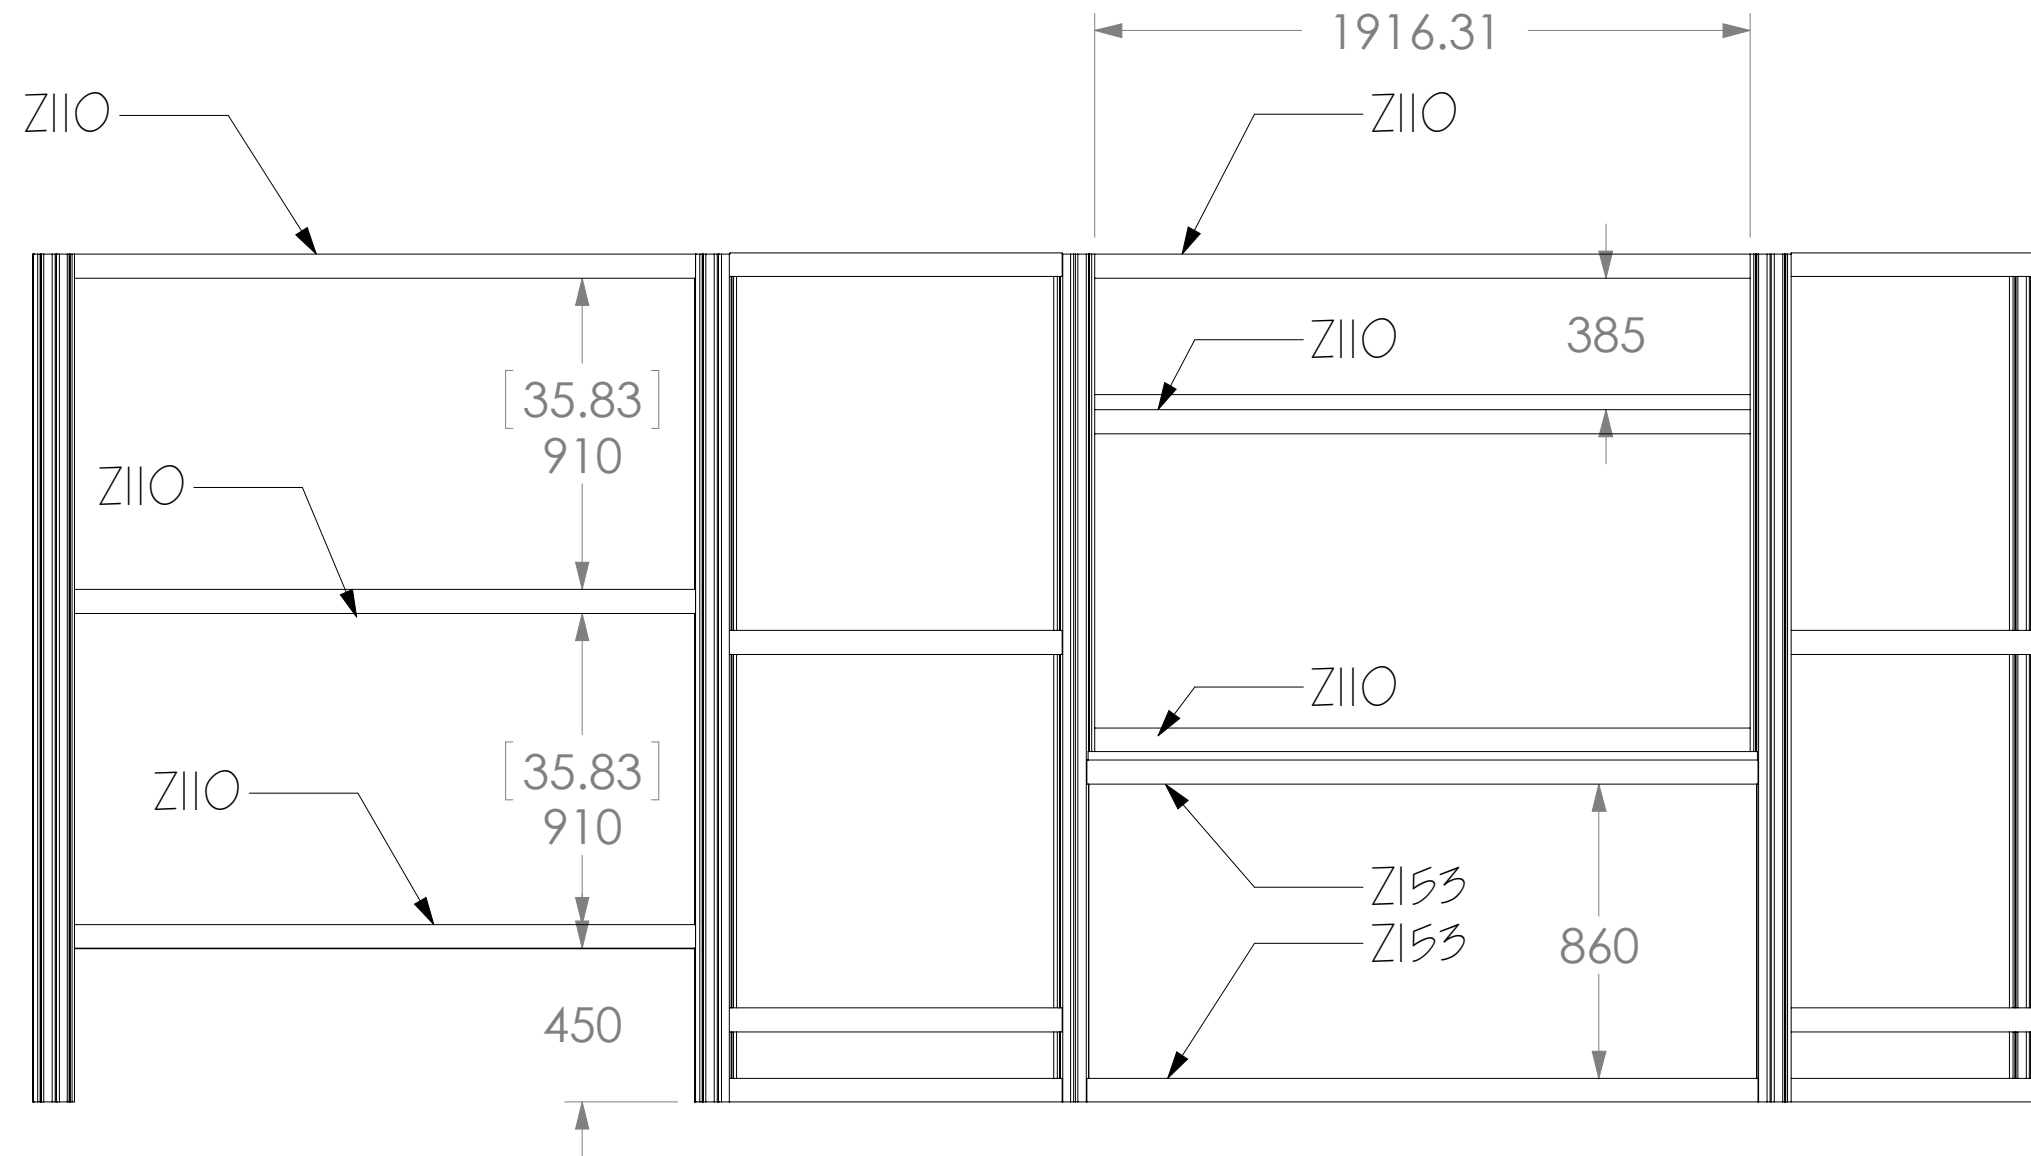

Front View

Shown in mm