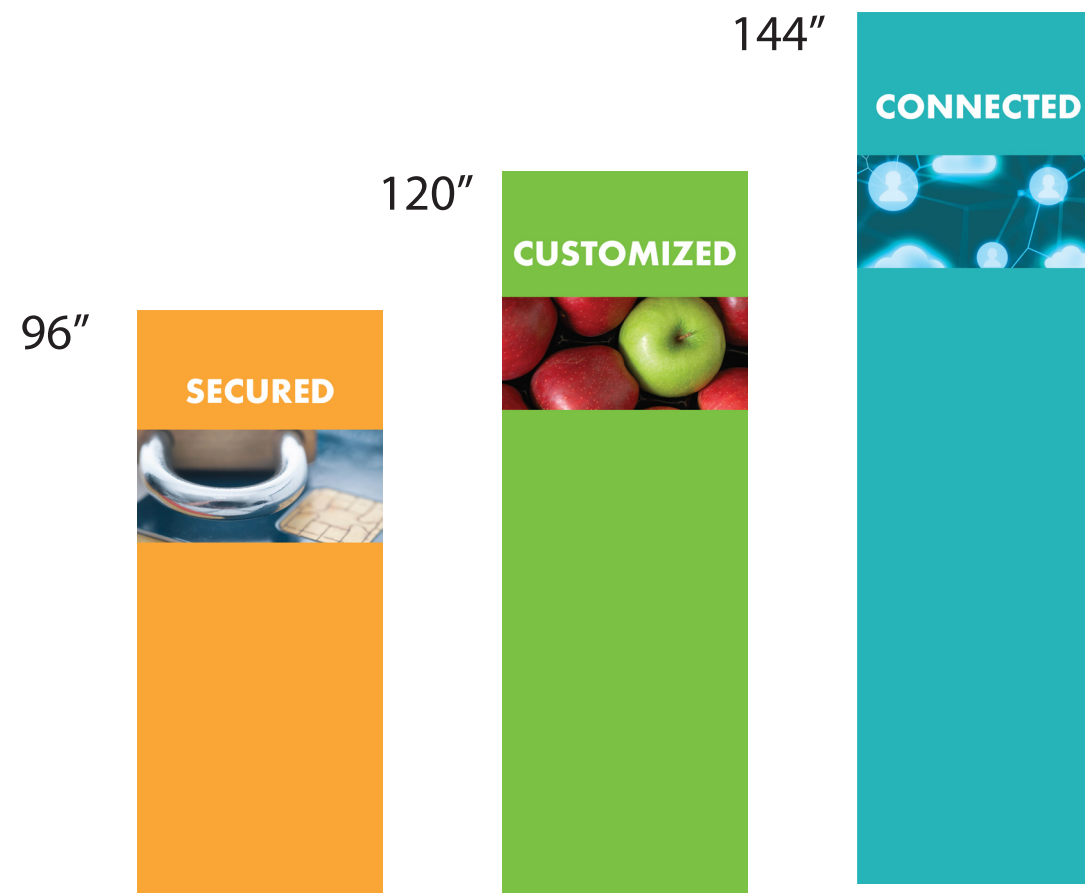

CONNECTING
YOU AND YOUR
CUSTOMERS

PROMOTING
YOUR BRANDS

PROTECTING
YOUR
CONSUMERS

quantity: 1 of each side arch

size: 39" Wide, Height as indicated

production method: Printed tension fabric

production due date: _____

production approved by: _____

All arch graphic panels are 39" deep

Width of yellow arch is 10' wide

Width of orange arch is 12' wide

Width of green arch is 14' wide

Left Side Exterior

Right Side Exterior