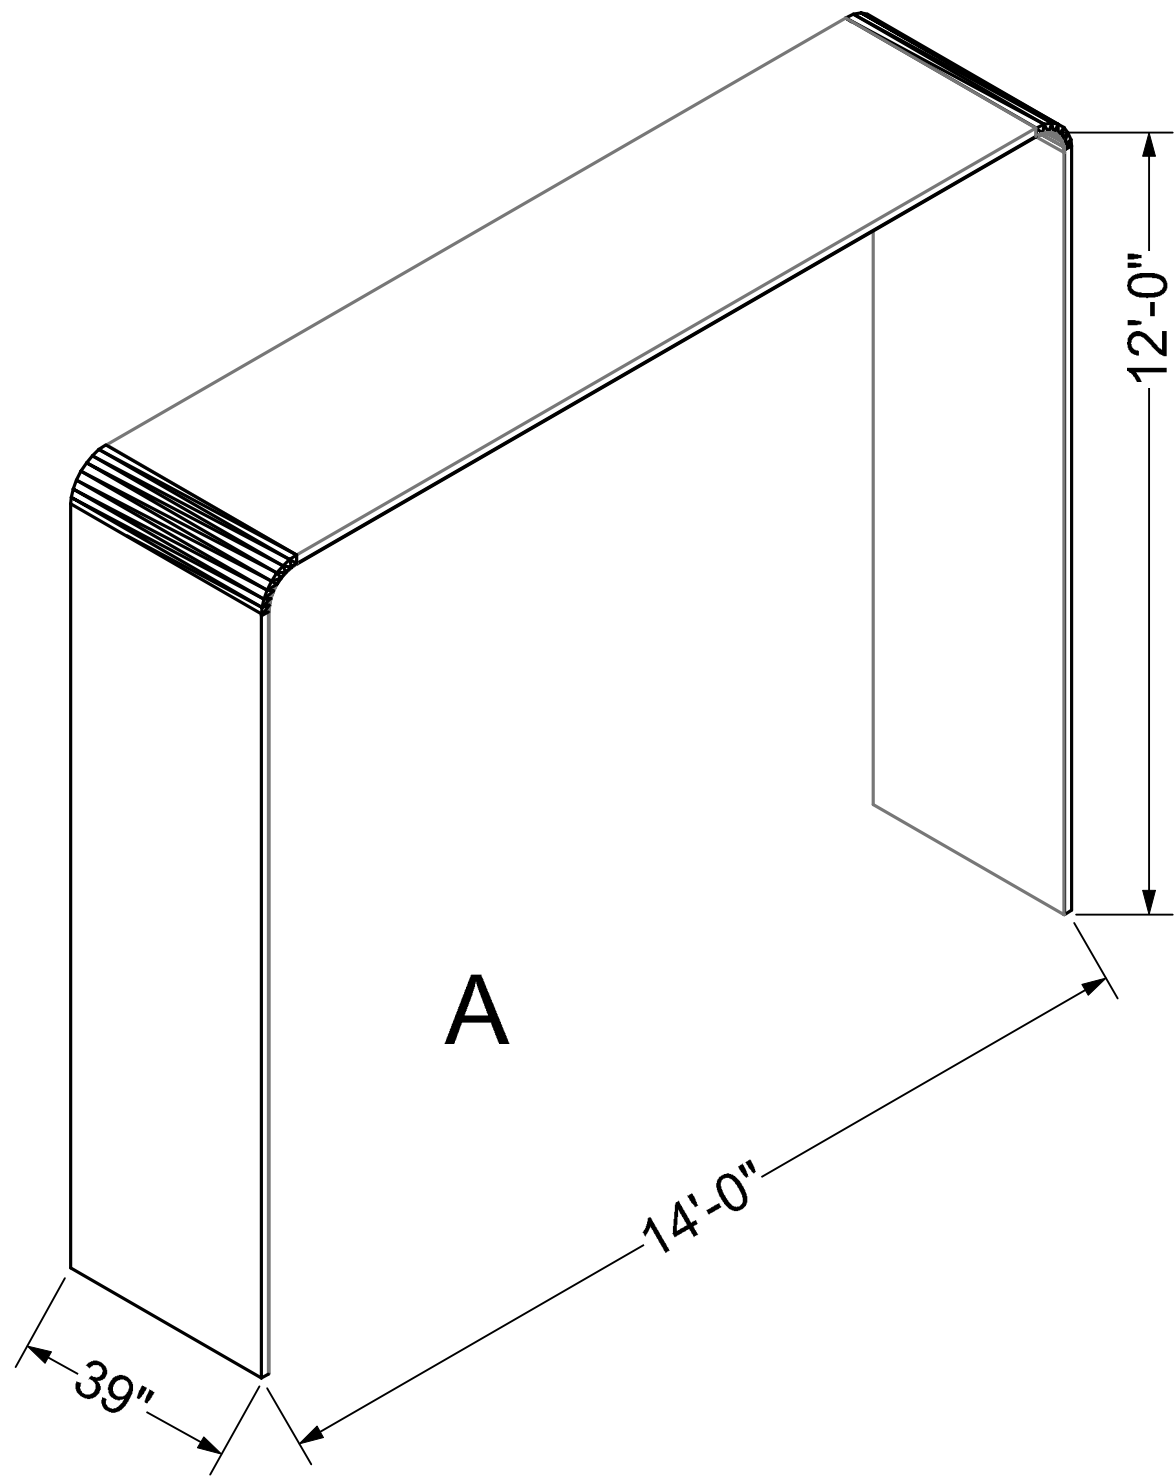

CONNECTING
YOU AND YOUR
CUSTOMERS

PROMOTING
YOUR BRANDS

PROTECTING
YOUR
CONSUMERS

quantity: 1 of each side arch

size: 39" Wide, Height as indicated

production method: Printed tension fabric

production due date: _____

production approved by: _____

All arch graphic panels are 39" deep

Width of yellow arch is 10' wide

Width of orange arch is 12' wide

Width of green arch is 14' wide

Left Side Exterior

Right Side Exterior