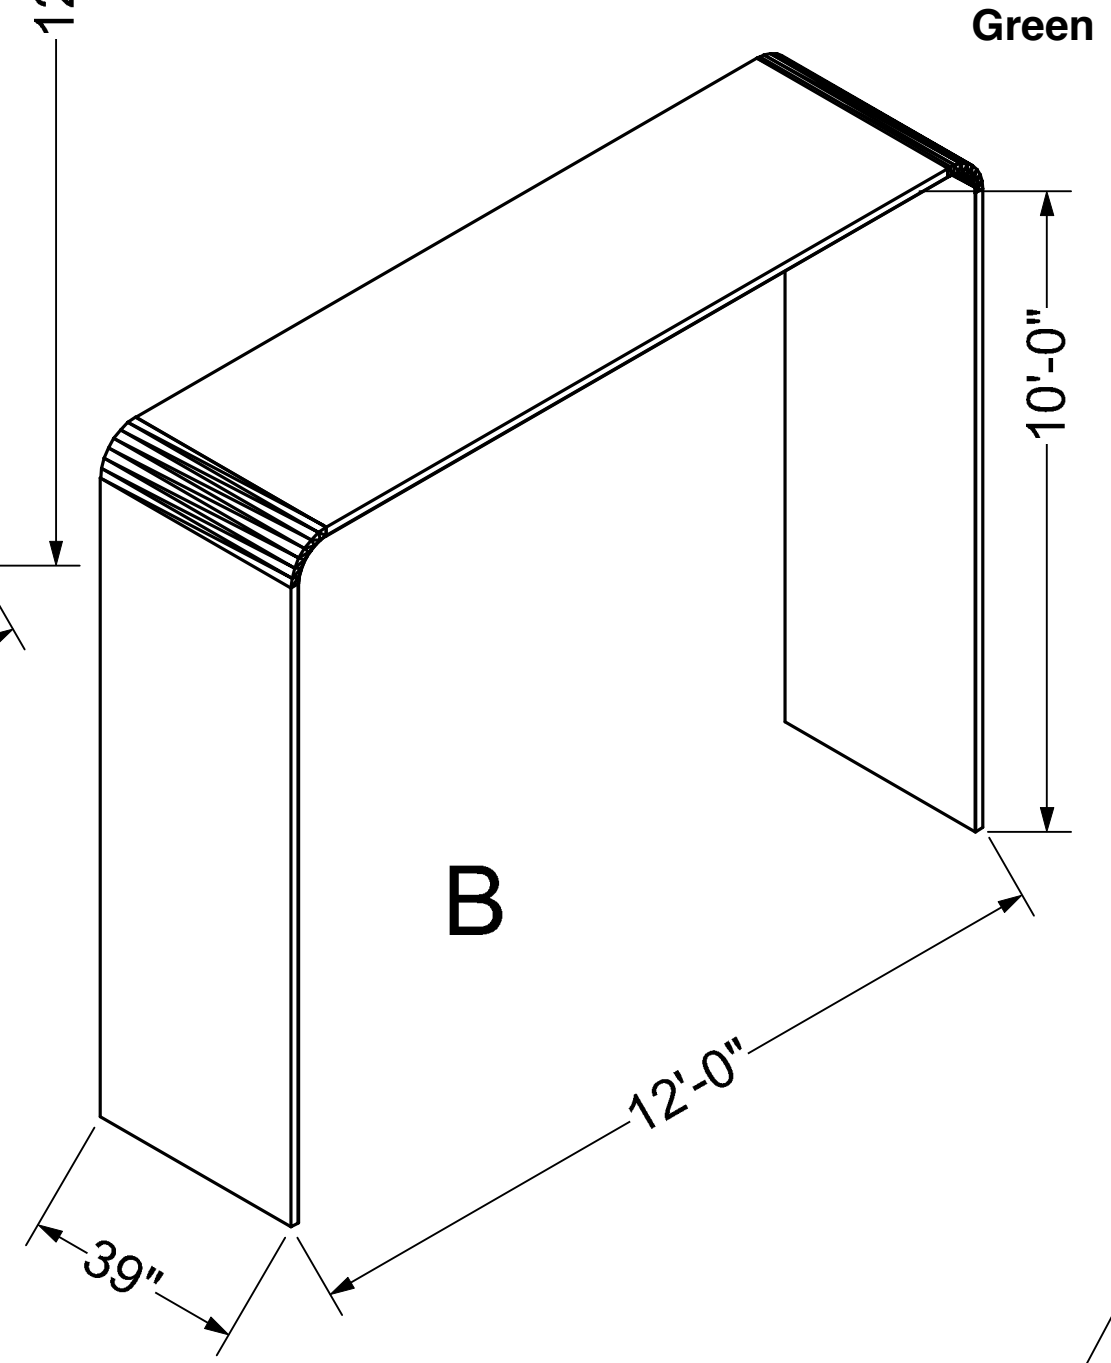

CONNECTING
YOU AND YOUR
CUSTOMERS

PROMOTING
YOUR BRANDS

PROTECTING
YOUR
CONSUMERS

quantity: 1 of each side arch

size: 39" Wide, Height as indicated

production method: Printed tension fabric

production due date: _____

production approved by: _____

All arch graphic panels are 39" deep

Width of yellow arch is 10' wide

Width of orange arch is 12' wide

Width of green arch is 14' wide

Left Side Exterior

Right Side Exterior