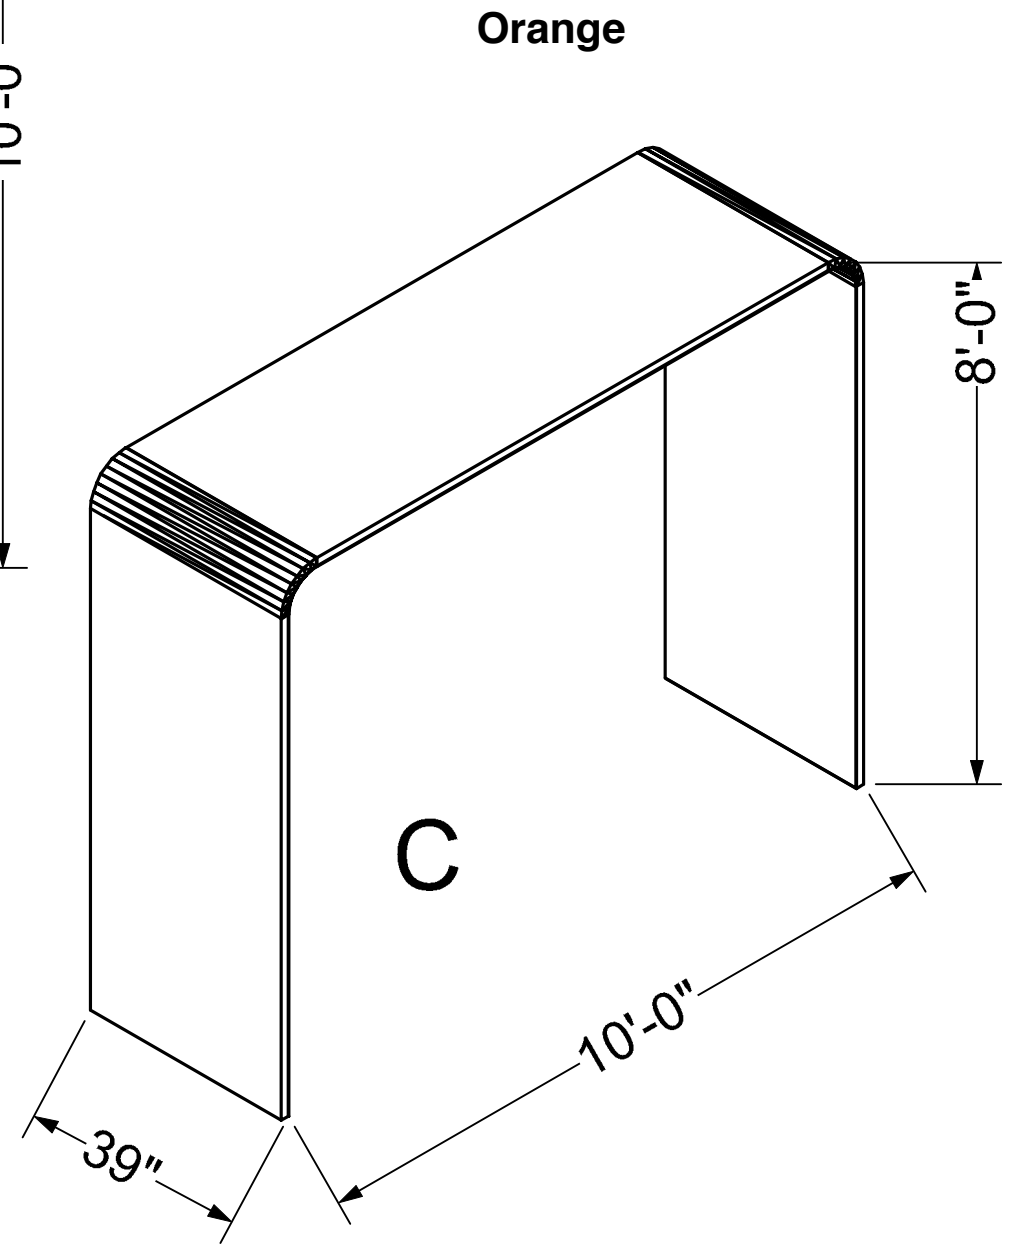

CONNECTING
YOU AND YOUR
CUSTOMERS

PROMOTING
YOUR BRANDS

PROTECTING
YOUR
CONSUMERS

quantity: 1 of each side arch

size: 39" Wide, Height as indicated

production method: Printed tension fabric

production due date: _____

production approved by: _____

All arch graphic panels are 39" deep

Width of yellow arch is 10' wide

Width of orange arch is 12' wide

Width of green arch is 14' wide

Left Side Exterior

Right Side Exterior