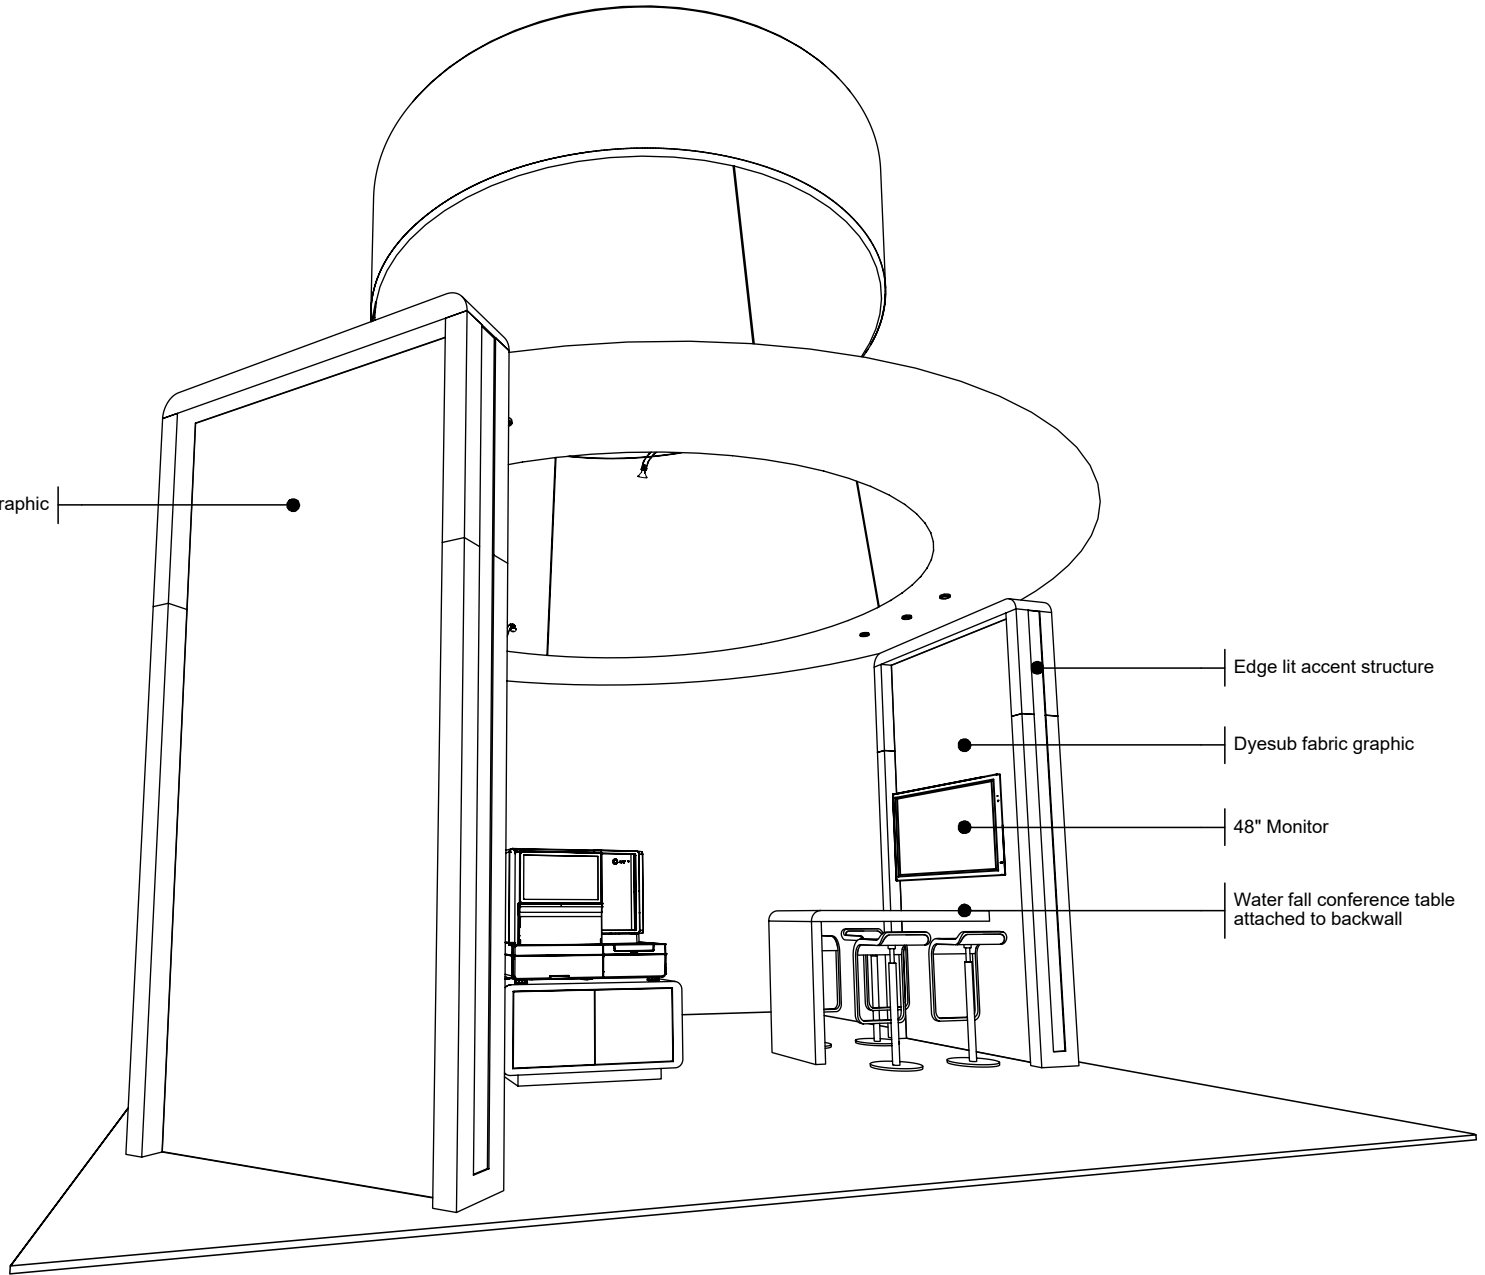

Circular hanging fabric sign with backlit bottom

Dyesub fabric ceiling structure with puck lighting over display hung from wanging sign

Dyesub fabric graphic

Edge lit accent structure

Dyesub fabric graphic

Edge lit accent structure

Dyesub fabric graphic

48" Monitor

Water fall conference table  
attached to backwall